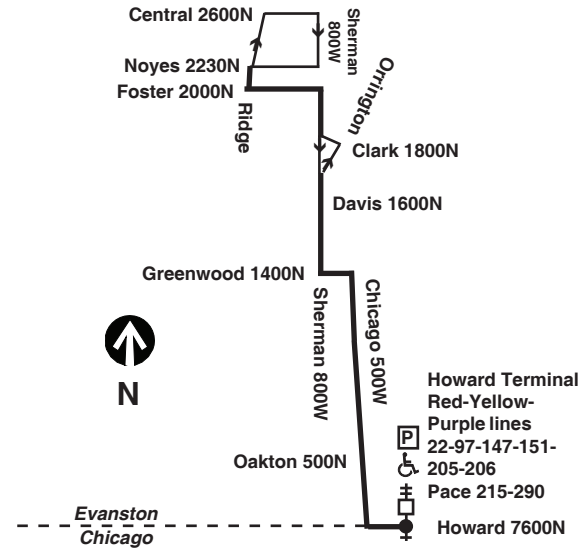

Early Morning Hours - Sunday

N201 Central/Ridge

Southbound

Leave Central/Sherman	Arrive Howard Terminal
2:19a	2:36a
2:49	3:06
3:19	3:36
3:49	4:06
4:19	4:36
4:49	5:06
5:19	5:36
5:49	6:06
6:19	6:36

Northbound

Leave Howard Terminal	Arrive Central/Sherman
2:00a	2:17a
2:30	2:47
3:00	3:17
3:30	3:47
4:00	4:17
4:30	4:47
5:00	5:17
5:30	5:47
6:00	6:17

am light face pm bold face

Chicago Transit Authority

N201 

Central/Ridge

Effective June 14, 2009

Overnight, everynight

 Parking available at this station

N201 Night Owl Service
Central/Ridge to Granville Red Line

transitchicago.com

Early Monday Hours - N201 Central/Ridge

Southbound

Leave Central/Sherman	Arrive Howard Terminal
1:19 a	1:36 a
1:49	2:06
2:19	2:36
2:49	3:06
3:19	3:36
3:49	4:06
4:19	4:36
4:49	5:06

Northbound

Leave Howard Terminal	Arrive Central/Sherman
1:00 a	1:17 a
1:30	1:47
2:00	2:17
2:30	2:47
3:00	3:17
3:30	3:47
4:00	4:17
4:30	4:47