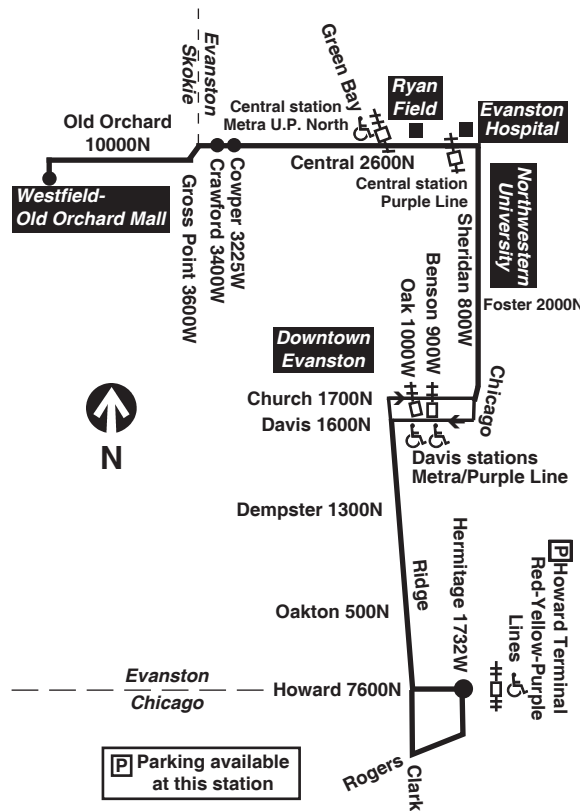

N4, N20, N22, N60, N62, N66, N151, Blue Line and Red Line Rail.

CTA Bike & Ride

Bicycle racks are available on the front exteriors of CTA buses. Bicycles can be placed on bicycle racks during normal hours of operation for each route. Racks accommodate two (2) bicycles at a time. Bicycles are also permitted on CTA trains during certain hours.

Please Stand Up

for Seniors and People with Disabilities
Federal law requires priority seating be designated for seniors and people with disabilities.

The schedules and other information in this timetable are subject to change. CTA does not assume responsibility for errors in timetables, nor for inconvenience or damage resulting from delayed trains or buses due to weather, traffic conditions, etc.

Supplementary service may be provided over portions of this route in addition to the trips shown. Please check destination signs and announcements when boarding buses.

CTA operating costs are funded in part through the Regional Transportation Authority, by the federal and state governments, and the City of Chicago and County of Cook.

For more information call the RTA Travel Information Center in Chicago: 312-836-7000. Open 5 a.m. until 1 a.m. every day.

Para obtener mayor información, en Español, llame al Centro de Información: 312-836-7000.

Chicago Transit Authority

201
Central/Ridge

Effective September 4, 2011

Service operates Monday through Saturday

Parking available at this station

N201 Night Owl Service
Central/Ridge to Howard Red Line

transitchicago.com

Monday thru Friday

201 Central/Ridge

Southbound

Leave Old Orchard Mall	Central/Crawford	Central/Green Bay (Metra)	Davis/Purple Line Station	Arrive Howard Terminal
-----	5:34C	5:39a	5:49a	6:04a
5:53a	5:57	6:03	6:13	6:28
6:18	6:22	6:28	6:38	6:53
6:43	6:48	6:54	7:04	7:20
7:08	7:13	7:19	7:29	7:45
7:28	7:33	7:39	7:49	8:05
7:48	7:53	7:59	8:10	8:26
8:06	8:11	8:17	8:28	8:44
8:23	8:28	8:34	8:45	9:01
8:43	8:48	8:54	9:05	9:21
9:03	9:08	9:14	9:25	9:41
9:22	9:27	9:33	9:44	10:00
9:41	9:46	9:52	10:03	10:19
10:00	10:05	10:11	10:22	10:38
10:20	10:25	10:31	10:42	10:58
10:40	10:45	10:51	11:02	11:18
11:00	11:05	11:11	11:22	11:38
11:20	11:25	11:31	11:42	11:58
11:40	11:45	11:51	12:02p	12:19p
12:00p	12:05p	12:11p	12:22	12:39
12:22	12:27	12:33	12:44	1:01
12:42	12:47	12:53	1:05	1:22
1:02	1:07	1:13	1:25	1:42
1:22	1:27	1:33	1:45	2:02
1:42	1:47	1:53	2:05	2:22
2:02	2:07	2:13	2:25	2:42
2:22	2:27	2:33	2:45	3:02
2:42	2:47	2:53	3:05	3:23
3:02	3:07	3:13	3:25	3:43
3:25	3:30	3:36	3:48	4:06
3:45	3:50	3:56	4:08	4:27
4:05	4:10	4:16	4:28	4:47
4:25	4:30	4:36	4:48	5:07
4:45	4:50	4:56	5:09	5:29
5:05	5:10	5:16	5:29	5:49
5:25	5:30	5:36	5:49	6:09
5:45	5:50	5:56	6:08	6:26
6:04	6:09	6:15	6:27	6:45
6:23	6:28	6:33	6:45	7:01
6:42	6:47	6:52	7:03	7:18
7:01	7:06	7:11	7:22	7:37
7:21	7:26	7:31	7:42	7:57
7:41	7:46	7:51	8:02	8:17
8:01	8:06	8:11	8:22	8:37

am light face pm bold face

C - Trip begins/ends at Central/Cowper at time shown.

Early Morning Hours - Tuesday thru Saturday

N201 Central/Ridge

Southbound

Leave Central/Sherman	Arrive Howard Terminal
1:19a	1:36a
1:49	2:06
2:19	2:36
2:49	3:06
3:19	3:36
3:49	4:06
4:19	4:36
4:49	5:06
5:19 S	5:36 S

am light face pm bold face

Northbound

Leave Howard Terminal	Arrive Central/Sherman
1:00a	1:17a
1:30	1:47
2:00	2:17
2:30	2:47
3:00	3:17
3:30	3:47
4:00	4:17
4:30	4:47
5:00 S	5:17 S

S - trip operates on Saturday morning only

transitchicago.com