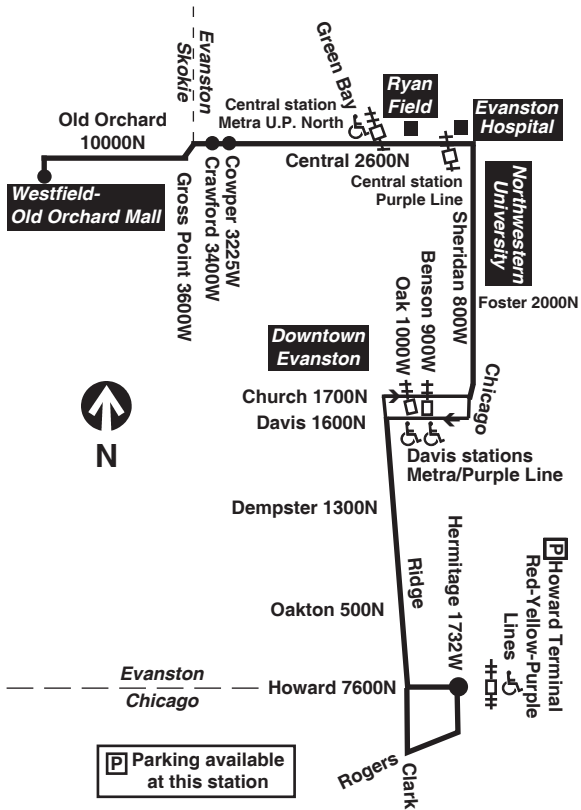

Chicago Transit Authority

201 
Central/Ridge

Effective February 7, 2010

Service operates Monday through Saturday

 **N201 Night Owl Service**
Central/Ridge to Howard Red Line

transitchicago.com 

transitchicago.com 

Monday thru Friday

201 Central/Ridge

Southbound

Leave Old Orchard Mall	Central/Crawford	Central/Green Bay (Metra)	Davis/Purple Line Station	Arrive Howard Terminal
5:53 a	5:34C	5:39a	5:49a	6:04a
6:08	6:12	6:18	6:28	6:43
6:23	6:27	6:33	6:43	6:58
6:38	6:43	6:49	6:59	7:15
6:53	6:58	7:04	7:14	7:30
7:08	7:13	7:19	7:29	7:45
7:23	7:28	7:34	7:44	8:00
7:38	7:43	7:49	8:00	8:16
7:53	7:58	8:04	8:15	8:31
8:08	8:13	8:19	8:30	8:46
8:23	8:28	8:34	8:45	9:01
8:40	8:45	8:51	9:02	9:18
9:00	9:05	9:11	9:22	9:38
9:20	9:25	9:31	9:42	9:58

C - Trip begins/ends at Central/Cowper at time shown.

Early Morning Hours - Tuesday thru Saturday

N201 Central/Ridge

Southbound

Leave Central/Sherman	Arrive Howard Terminal
1:19a	1:36a
1:49	2:06
2:19	2:36
2:49	3:06
3:19	3:36
3:49	4:06
4:19	4:36
4:49	5:06
5:19 S	5:36 S

Northbound

Leave Howard Terminal	Davis Purple Line Station	Central/Green Bay (Metra)	Central/Crawford	Arrive Old Orchard Mall
9:10 a	9:24a	9:36a	9:42a	9:48 a
9:30	9:44	9:56	10:02	10:08
9:50	10:04	10:16	10:22	10:28
10:10	10:24	10:36	10:42	10:48
10:30	10:44	10:56	11:02	11:08
10:50	11:04	11:16	11:22	11:28
11:10	11:24	11:36	11:42	11:48
11:30	11:44	11:56	12:02p	12:08p
11:50	12:04p	12:16p	12:22	12:28
12:10p	12:24	12:36	12:42	12:48
12:30	12:44	12:56	1:02	1:08
12:50	1:04	1:16	1:22	1:28
1:10	1:24	1:36	1:42	1:48
1:30	1:44	1:56	2:02	2:08
1:50	2:04	2:16	2:22	2:28
2:10	2:24	2:36	2:42	2:48
2:30	2:43	2:54	3:00	3:06
2:50	3:03	3:14	3:20	3:26
3:10	3:23	3:34	3:40	3:46
3:30	3:43	3:54	4:00	4:06
3:50	4:03	4:14	4:20	4:26
4:10	4:23	4:34	4:40	4:46
4:30	4:43	4:54	5:00	5:06
4:50	5:03	5:14	5:20	5:26
5:10	5:23	5:34	5:40	5:46
5:30	5:43	5:54	6:00	6:06
5:50	6:03	6:14	6:20	6:26
6:10	6:22	6:33	6:39	6:44
6:30	6:42	6:53	6:59	7:04
6:50	7:02	7:13	7:19	7:24
7:10	7:22	7:33	7:39	7:44