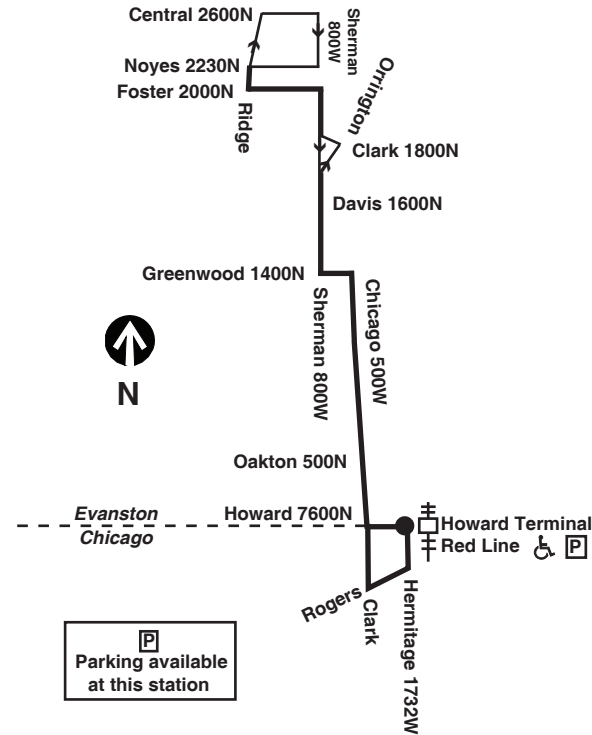

Early Morning Hours - Sunday

N201 Central/Ridge

Southbound

Leave Central/Sherman	Arrive Howard Terminal
2:19a	2:36a
2:49	3:06
3:19	3:36
3:49	4:06
4:19	4:36
4:49	5:06
5:19	5:36
5:49	6:06
6:19	6:36

Northbound

Leave Howard Terminal	Arrive Central/Sherman
2:00a	2:17a
2:30	2:47
3:00	3:17
3:30	3:47
4:00	4:17
4:30	4:47
5:00	5:17
5:30	5:47
6:00	6:17

am light face pm bold face

Chicago Transit Authority

N201 

Central/Ridge

Effective September 4, 2011

Overnight, everynight

 Parking available at this station

N201 Night Owl Service
Central/Ridge to Howard Red Line

transitchicago.com

Early Monday Hours - N201 Central/Ridge

Southbound

Leave Central/Sherman	Arrive Howard Terminal
1:19 a	1:36 a
1:49	2:06
2:19	2:36
2:49	3:06
3:19	3:36
3:49	4:06
4:19	4:36
4:49	5:06

Northbound

Leave Howard Terminal	Arrive Central/Sherman
1:00 a	1:17 a
1:30	1:47
2:00	2:17
2:30	2:47
3:00	3:17
3:30	3:47
4:00	4:17
4:30	4:47