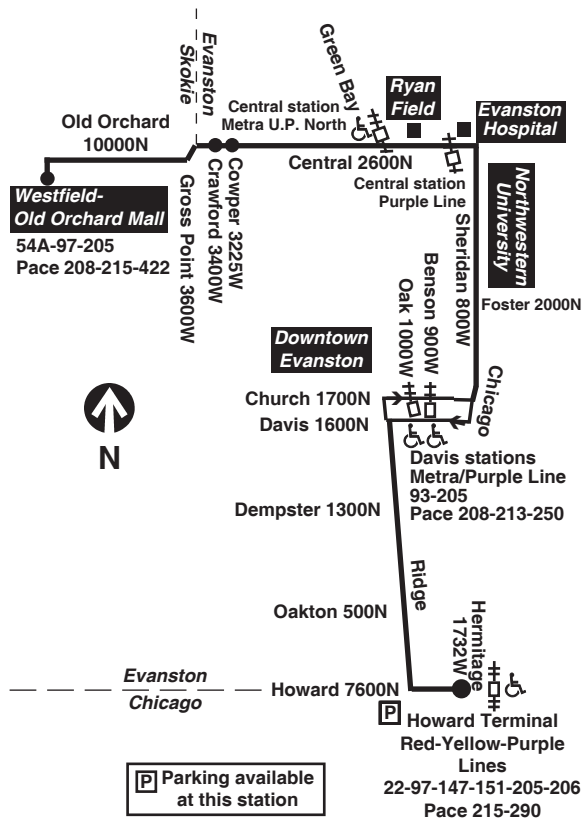

N4, N20, N22, N60, N62, N66, N151, Blue Line and Red Line Rail.

CTA Bike & Ride

Bicycle racks are available on the front exteriors of CTA buses. Bicycles can be placed on bicycle racks during normal hours of operation for each route. Racks accommodate two (2) bicycles at a time. Bicycles are also permitted on CTA trains during certain hours.

Please Stand Up

for Seniors and People with Disabilities

Federal law requires priority seating be designated for seniors and people with disabilities.

The schedules and other information in this timetable are subject to change. CTA does not assume responsibility for errors in timetables, nor for inconvenience or damage resulting from delayed trains or buses due to weather, traffic conditions, etc.

CTA operating costs are funded in part through the Regional Transportation Authority, by the federal and state governments, and the City of Chicago and County of Cook.

For more information call the RTA Travel Information Center in Chicago: 836-7000. Open 5 a.m. until 1 a.m. every day.

Para obtener mayor información, en Español, llame al Centro de Información: 836-7000.

Chicago Transit Authority

201
Central/Ridge

Effective June 14, 2009

Service operates Monday through Saturday

Parking available at this station

N201 Night Owl Service
Central/Sherman to Granville Red Line

transitchicago.com

Monday thru Friday

201 Central/Ridge

Southbound

Leave Old Orchard Mall	Central/Crawford	Central/Green Bay (Metra)	Davis/Purple Line Station	Arrive Howard Terminal
5:53 a	5:57 a	5:34 C	5:49 a	6:04 a
6:08	6:12	6:03	6:13	6:28
6:23	6:27	6:18	6:28	6:43
6:38	6:43	6:33	6:43	6:58
6:53	6:58	6:49	6:59	7:15
7:08	7:13	7:04	7:14	7:30
7:23	7:28	7:19	7:29	7:45
7:38	7:43	7:34	7:44	8:00
7:53	7:58	7:49	8:00	8:16
8:08	8:13	8:04	8:15	8:31
8:23	8:28	8:19	8:30	8:46
8:40	8:45	8:34	8:45	9:01
9:00	9:05	8:51	9:02	9:18
9:20	9:25	9:11	9:22	9:38
9:40	9:45	9:31	9:42	9:58
10:00	10:05	9:51	10:02	10:18
10:20	10:25	10:11	10:22	10:38
10:40	10:45	10:31	10:42	10:58
11:00	11:05	10:51	11:02	11:18
11:20	11:25	11:11	11:22	11:38
		11:31	11:42	11:58

continuing every 20 minutes until

2:40 p	2:45 p	2:51 p	3:03 p	3:21 p
2:55	3:00	3:06	3:18	3:36
3:10	3:15	3:21	3:33	3:51
3:25	3:30	3:36	3:48	4:06
3:40	3:45	3:51	4:03	4:22
3:55	4:00	4:06	4:18	4:37
4:12	4:17	4:23	4:35	4:54
4:27	4:32	4:38	4:50	5:09
4:42	4:47	4:53	5:06	5:26
4:57	5:02	5:08	5:21	5:41
5:12	5:17	5:23	5:36	5:56
5:27	5:32	5:38	5:51	6:11
5:42	5:47	5:53	6:05	6:23
6:00	6:05	6:11	6:23	6:41
6:20	6:25	6:30	6:42	6:59
6:41	6:46	6:51	7:02	7:17
7:01	7:06	7:11	7:22	7:37
7:21	7:26	7:31	7:42	7:57
7:41	7:46	7:51	8:02	8:17
8:01	8:06	8:11	8:22	8:37

am light face pm bold face

Northbound

Leave Howard Terminal	Davis/Purple Line Station	Central/Green Bay (Metra)	Central/Crawford	Arrive Old Orchard Mall
5:00 a	5:12 a	5:23 a	5:29 C	-----
5:30	5:42	5:53	5:58	6:03
6:00	6:12	6:23	6:28	6:33
6:17	6:29	6:40	6:45	6:50
6:32	6:46	6:57	7:02	7:08
6:47	7:01	7:12	7:17	7:23
7:02	7:16	7:27	7:32	7:38
7:17	7:32	7:43	7:49	7:55
7:32	7:48	8:00	8:06	8:12
7:47	8:04	8:17	8:23	8:29
8:02	8:19	8:32	8:38	8:44
8:17	8:34	8:47	8:53	8:59
8:32	8:48	9:00	9:06	9:11
8:47	9:03	9:15	9:21	9:26
9:02	9:18	9:30	9:36	9:41
9:18	9:34	9:46	9:52	9:57
9:35	9:49	10:01	10:07	10:12
9:55	10:09	10:21	10:27	10:32
10:15	10:29	10:41	10:47	10:52
10:35	10:49	11:01	11:07	11:12
10:55	11:09	11:21	11:27	11:32

continuing every 20 minutes until

2:55 p	3:10 p	3:24 p	3:30 p	3:37 p
3:12	3:27	3:41	3:47	3:54
3:30	3:44	3:57	4:03	4:10
3:45	3:59	4:12	4:18	4:25
4:00	4:14	4:27	4:33	4:40
4:15	4:29	4:42	4:48	4:55
4:30	4:44	4:57	5:03	5:10
4:45	4:59	5:12	5:18	5:25
5:00	5:14	5:27	5:33	5:40
5:15	5:29	5:42	5:48	5:55
5:30	5:43	5:55	6:01	6:07
5:45	5:58	6:09	6:14	6:20
6:00	6:13	6:24	6:29	6:35
6:20	6:33	6:44	6:49	6:55
6:40	6:53	7:04	7:09	7:15
7:00	7:13	7:24	7:29	7:35
7:20	7:33	7:44	7:49	7:55
7:40	7:53	8:04	8:09	8:15
8:00	8:13	8:24	8:29	8:35

C - Trip begins/ends at Central/Cowper at time shown.

Early Morning Hours - Tuesday thru Saturday

N201 Central/Ridge

Southbound

Leave Central/Sherman	Arrive Howard Terminal
1:19a	1:36a
1:49	2:06
2:19	2:36
2:49	3:06
3:19	3:36
3:49	4:06
4:19	4:36
4:49	5:06
5:19 S	5:36 S

am light face pm bold face

Northbound

Leave Howard Terminal	Arrive Central/Sherman
1:00a	1:17a
1:30	1:47
2:00	2:17
2:30	2:47
3:00	3:17
3:30	3:47
4:00	4:17
4:30	4:47
5:00 S	5:17 S