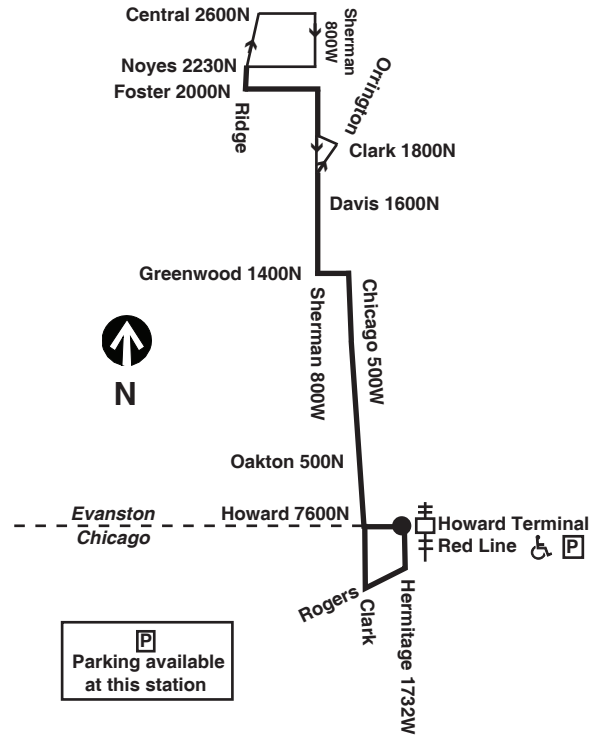

Northbound

Leave Howard Terminal	Davis Purple Line Station	Central/Green Bay (Metra)	Central/Crawford	Arrive Old Orchard Mall
9:10 a	9:24a	9:36a	9:42a	9:48 a
9:30	9:44	9:56	10:02	10:08
9:50	10:04	10:16	10:22	10:28
10:10	10:24	10:36	10:42	10:48
10:30	10:44	10:56	11:02	11:08
10:50	11:04	11:16	11:22	11:28
11:10	11:24	11:36	11:42	11:48
11:30	11:44	11:56	12:02p	12:08p
11:50	12:04p	12:16p	12:22	12:28
12:10p	12:24	12:36	12:42	12:48
12:30	12:44	12:56	1:02	1:08
12:50	1:04	1:16	1:22	1:28
1:10	1:24	1:36	1:42	1:48
1:30	1:44	1:56	2:02	2:08
1:50	2:04	2:16	2:22	2:28
2:10	2:24	2:36	2:42	2:48
2:30	2:43	2:54	3:00	3:06
2:50	3:03	3:14	3:20	3:26
3:10	3:23	3:34	3:40	3:46
3:30	3:43	3:54	4:00	4:06
3:50	4:03	4:14	4:20	4:26
4:10	4:23	4:34	4:40	4:46
4:30	4:43	4:54	5:00	5:06
4:50	5:03	5:14	5:20	5:26
5:10	5:23	5:34	5:40	5:46
5:30	5:43	5:54	6:00	6:06
5:50	6:03	6:14	6:20	6:26
6:10	6:22	6:33	6:39	6:44
6:30	6:42	6:53	6:59	7:04
6:50	7:02	7:13	7:19	7:24
7:10	7:22	7:33	7:39	7:44

Early Morning Hours - Sunday

N201 Central/Ridge

Southbound

Leave Central/Sherman	Arrive Howard Terminal
2:19a	2:36a
2:49	3:06
3:19	3:36
3:49	4:06
4:19	4:36
4:49	5:06
5:19	5:36
5:49	6:06
6:19	6:36

Northbound

Leave Howard Terminal	Arrive Central/Sherman
2:00a	2:17 a
2:30	2:47
3:00	3:17
3:30	3:47
4:00	4:17
4:30	4:47
5:00	5:17
5:30	5:47
6:00	6:17

am light face pm bold face

Chicago Transit Authority

N201

Central/Ridge

Effective February 7, 2010

Overnight, everynight

Parking available at this station

N201 Night Owl Service
Central/Ridge to Howard Red Line

transitchicago.com

Early Monday Hours - N201 Central/Ridge

Southbound

Leave Central/Sherman	Arrive Howard Terminal
1:19 a	1:36a
1:49	2:06
2:19	2:36
2:49	3:06
3:19	3:36
3:49	4:06
4:19	4:36
4:49	5:06

Northbound

Leave Howard Terminal	Arrive Central/Sherman
1:00 a	1:17a
1:30	1:47
2:00	2:17
2:30	2:47
3:00	3:17
3:30	3:47
4:00	4:17
4:30	4:47

The early Monday morning schedule for route N201 is also operated on days that immediately follow designated holidays. Call RTA Travel Information at 312-836-7000 for further information.

am light face pm bold face