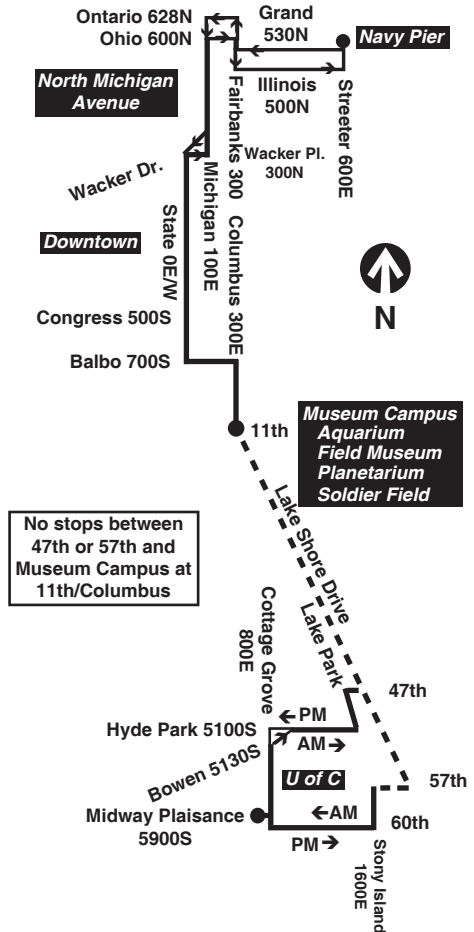

CTA Bike & Ride

Bicycle racks are available on the front exteriors of CTA buses. Bicycles can be placed on bicycle racks during normal hours of operation for each route. Racks accommodate two (2) bicycles at a time. Bicycles are also permitted on CTA trains during certain hours.

Please Stand Up ♿

for Seniors and People with Disabilities

Federal law requires priority seating be designated for seniors and people with disabilities.

The schedules and other information in this timetable are subject to change. CTA does not assume responsibility for errors in timetables, nor for inconvenience or damage resulting from delayed trains or buses due to weather, traffic conditions, etc.

CTA operating costs are funded in part through the Regional Transportation Authority, by the federal and state governments, and the City of Chicago and County of Cook.

For more information call the RTA Travel Information Center in Chicago: 312-836-7000. Open 5 a.m. until 1 a.m. every day.

Para obtener mayor información, en Español, llame al Centro de Información: 312-836-7000.

Chicago Transit Authority

Hyde Park Express

Effective June 20, 2011

transitchicago.com

transitchicago.com