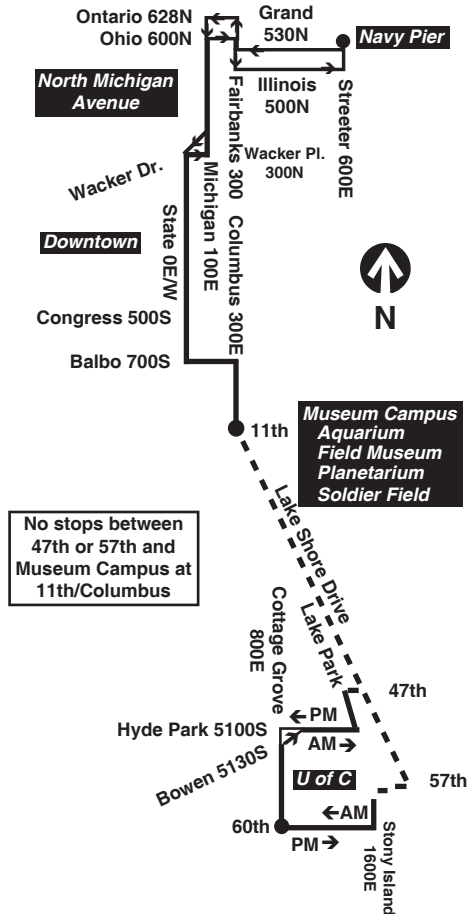

CTA Bike & Ride

Bicycle racks are available on the front exteriors of CTA buses. Bicycles can be placed on bicycle racks during normal hours of operation for each route. Racks accommodate two (2) bicycles at a time. Bicycles are also permitted on CTA trains during certain hours.

Please Stand Up ♿

for Seniors and People with Disabilities

Federal law requires priority seating be designated for seniors and people with disabilities.

The schedules and other information in this timetable are subject to change. CTA does not assume responsibility for errors in timetables, nor for inconvenience or damage resulting from delayed trains or buses due to weather, traffic conditions, etc.

CTA operating costs are funded in part through the Regional Transportation Authority, by the federal and state governments, and the City of Chicago and County of Cook.

For more information call the RTA Travel Information Center in Chicago: 312-836-7000. Open 5 a.m. until 1 a.m. every day.

Para obtener mayor información, en Español, llame al Centro de Información: 312-836-7000.

Chicago Transit Authority

Hyde Park Express

Effective June 21, 2010

transitchicago.com

transitchicago.com