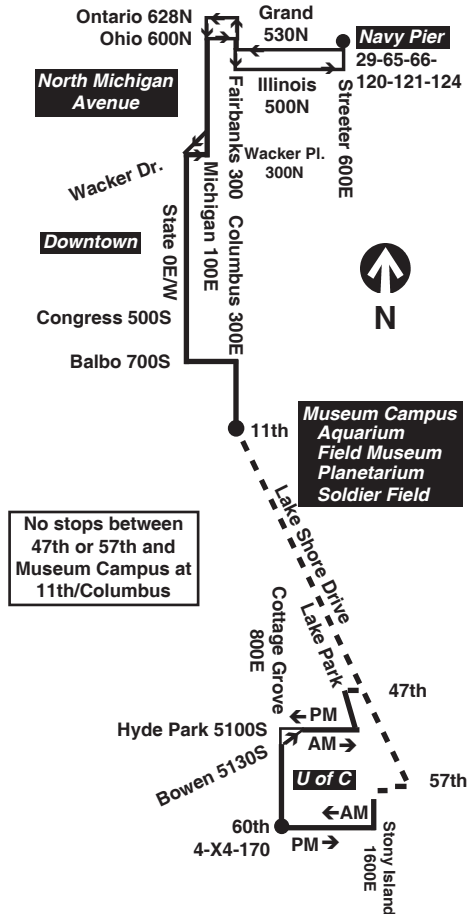

CTA Bike & Ride

Bicycle racks are available on the front exteriors of CTA buses. Bicycles can be placed on bicycle racks during normal hours of operation for each route. Racks accommodate two (2) bicycles at a time. Bicycles are also permitted on CTA trains during certain hours.

Please Stand Up ♿

for Seniors and People with Disabilities

Federal law requires priority seating be designated for seniors and people with disabilities.

The schedules and other information in this timetable are subject to change. CTA does not assume responsibility for errors in timetables, nor for inconvenience or damage resulting from delayed trains or buses due to weather, traffic conditions, etc.

CTA operating costs are funded in part through the Regional Transportation Authority, by the federal and state governments, and the City of Chicago and County of Cook.

For more Information call the RTA Travel Information Center in Chicago: 836-7000. Open 5 a.m. until 1 a.m. every day.

Para obtener mayor información, en Español, llame al Centro de Información: 836-7000.

Chicago Transit Authority

Hyde Park Express

Effective August 14, 2009

www.transitchicago.com

www.transitchicago.com