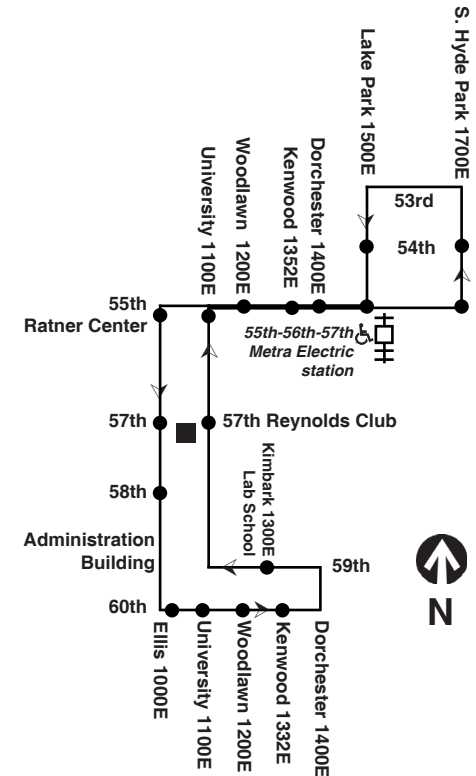

- #192— Ordinary CTA fares shall be paid by all riders including University and hospital students, faculty and staff.

All Other Customers

- Pay regular fares and can buy transfers to other CTA services.

CTA Bike & Ride

Bicycle racks are available on the front exteriors of CTA buses. Bicycles can be placed on bicycle racks during normal hours of operation for each route. Racks accommodate two (2) bicycles at a time. Bicycles are also permitted on CTA trains during certain hours.

Please Stand Up ♿

for Seniors and People with Disabilities
Federal law requires priority seating be designated for seniors and people with disabilities.

The schedules and other information in this timetable are subject to change. CTA does not assume responsibility for errors in timetables, nor for inconvenience or damage resulting from delayed trains or buses due to weather, traffic conditions, etc.

CTA operating costs are funded in part through the Regional Transportation Authority, by the federal and state governments, and the City of Chicago and County of Cook.

For more information call the RTA Travel Information Center in Chicago: 836-7000. Open 5 a.m. until 1 a.m. every day.

Para obtener mayor información, en Español, llame al Centro de Información: 836-7000.

Chicago Transit Authority

171 ♿

University of Chicago/ Hyde Park

Effective October 11, 2009

**OPERATES DAILY
SEPTEMBER THROUGH MID-JUNE**