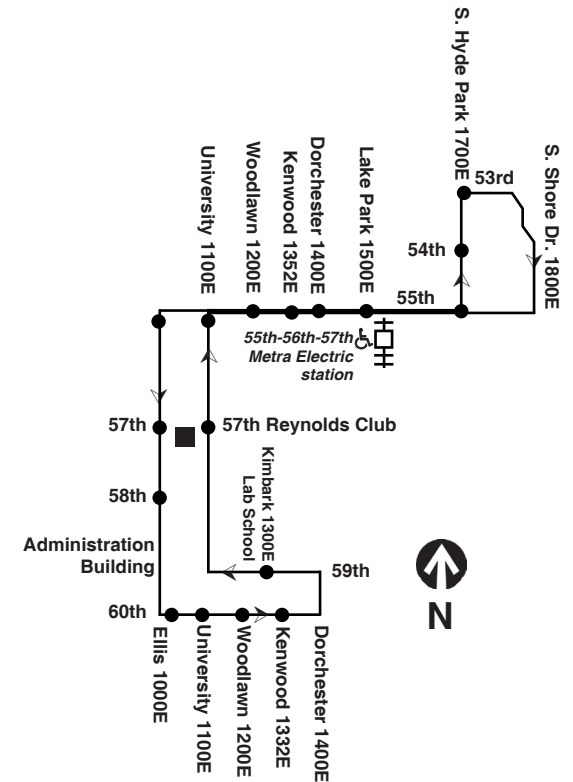

- #192— Ordinary CTA fares shall be paid by all riders including University and hospital students, faculty and staff.

All Other Customers

- Pay regular fares and can buy transfers to other CTA services.

transitchicago.com

CTA Bike & Ride

Bicycle racks are available on the front exteriors of CTA buses. Bicycles can be placed on bicycle racks during normal hours of operation for each route. Racks accommodate two (2) bicycles at a time. Bicycles are also permitted on CTA trains during certain hours.

Please Stand Up ♿

for Seniors and People with Disabilities

Federal law requires priority seating be designated for seniors and people with disabilities.

The schedules and other information in this timetable are subject to change. CTA does not assume responsibility for errors in timetables, nor for inconvenience or damage resulting from delayed trains or buses due to weather, traffic conditions, etc.

CTA operating costs are funded in part through the Regional Transportation Authority, by the federal and state governments, and the City of Chicago and County of Cook.

For more information call the RTA Travel Information Center in Chicago: 312-836-7000. Open 5 a.m. until 1 a.m. every day.

Para obtener mayor información, en Español, llame al Centro de Información: 312-836-7000.

transitchicago.com

Chicago Transit Authority

171 ♿

University of Chicago/ Hyde Park

Effective December 20, 2009

**OPERATES DAILY
SEPTEMBER THROUGH MID-JUNE**

transitchicago.com