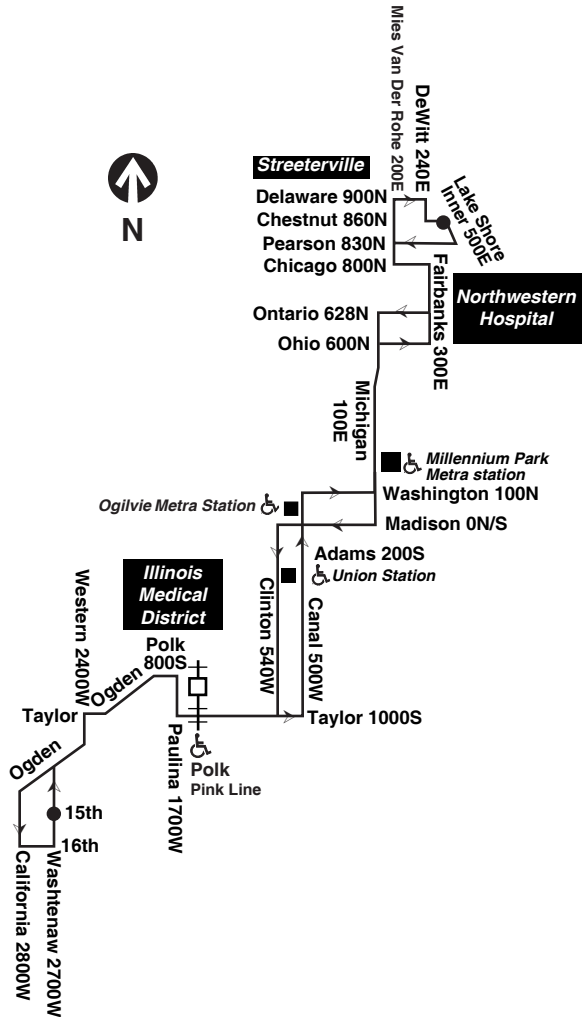

CTA Bike & Ride

Bicycle racks are available on the front exteriors of CTA buses. Bicycles can be placed on bicycle racks during normal hours of operation for each route. Racks accommodate two (2) bicycles at a time. Bicycles are also permitted on CTA trains during certain hours.

Please Stand Up ♿

for Seniors and People with Disabilities

Federal law requires priority seating be designated for seniors and people with disabilities.

The schedules and other information in this timetable are subject to change. CTA does not assume responsibility for errors in timetables, nor for inconvenience or damage resulting from delayed trains or buses due to weather, traffic conditions, etc.

Supplementary service may be provided over portions of this route in addition to the trips shown. Please check destination signs and announcements when boarding buses.

CTA operating costs are funded in part through the Regional Transportation Authority, by the federal and state governments, and the City of Chicago and County of Cook.

For more information call the RTA Travel Information Center in Chicago: 312-836-7000. Open 5 a.m. until 1 a.m. every day.

Para obtener mayor información, en Español, llame al Centro de Información: 312-836-7000.

Chicago Transit Authority

157 ♿

Streeterville/Taylor

Effective September 5, 2017