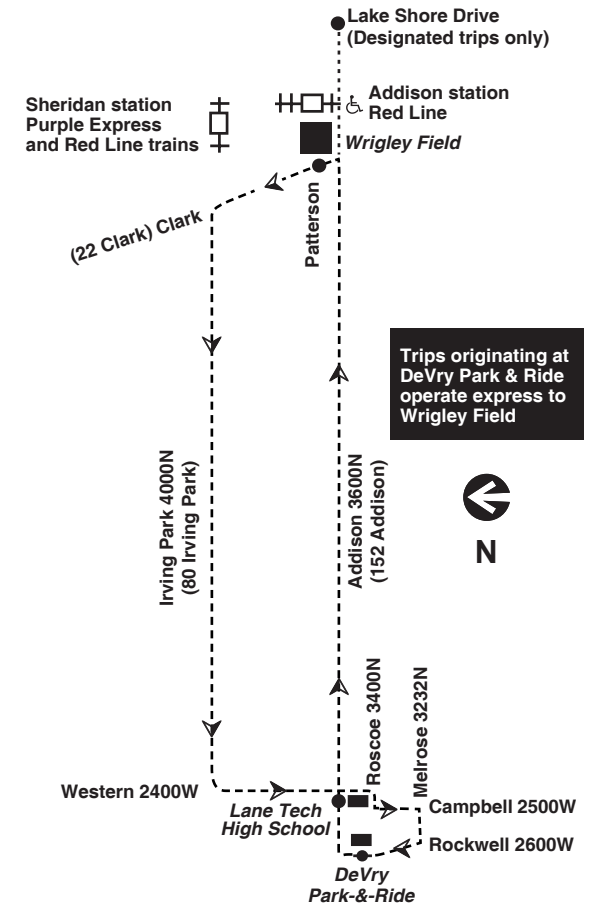

Service departs Wrigley Field (northbound on Clark at Patterson, one block north of Addison) every few minutes until one hour after night games; two hours after weekend games.

Service will NOT operate on Memorial Day or Labor Day.

transitchicago.com

CTA Bike & Ride ♿

Bicycle racks are available on the front exteriors of CTA buses. Bicycles can be placed on bicycle racks during normal hours of operation for each route. Racks accommodate two (2) bicycles at a time. Bicycles are also permitted on CTA trains during certain hours.

Please Stand Up ♿

for Seniors and People with Disabilities
Federal law requires priority seating be designated for seniors and people with disabilities.

The schedules and other information in this timetable are subject to change. CTA does not assume responsibility for errors in timetables, nor for inconvenience or damage resulting from delayed trains or buses due to weather, traffic conditions, etc.

CTA operating costs are funded in part through the Regional Transportation Authority, by the federal and state governments, and the City of Chicago and County of Cook.

For more information call the RTA Travel Information Center in Chicago: 312-836-7000. Open 5 a.m. until 1 a.m. every day.

Para obtener mayor información, en Español, llame al Centro de Información: 312-836-7000.

transitchicago.com

Chicago Transit Authority

154 ♿

Wrigley Field Express

Effective April 17, 2010

transitchicago.com