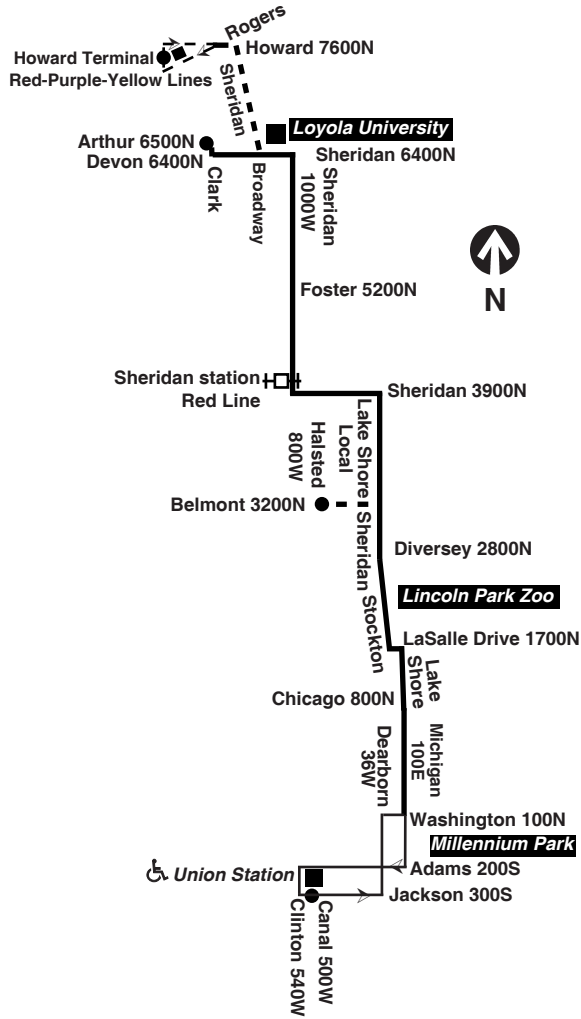

Other Express Service
Route 147 Outer Drive Express runs daily between Howard Terminal and downtown (Michigan/Congress), with no stops between Foster/Lake Shore and Michigan/Delaware. Service operates until late evening Monday-Saturday, and until mid-evening Sundays and Holidays. See separate timetable.

CTA Bike & Ride
Bicycle racks are available on the front exteriors of CTA buses. Bicycles can be placed on bicycle racks during normal hours of operation for each route. Racks accommodate two (2) bicycles at a time. Bicycles are also permitted on CTA trains during certain hours.

Please Stand Up
for Seniors and People with Disabilities.
Federal law requires priority seating be designated for seniors and people with disabilities.

Supplementary service may be provided over portions of this route in addition to the trips shown. Please check destination signs and announcements when boarding buses.

For more Information call the RTA Travel Information Center in Chicago: 312-836-7000. Open 5 a.m. until 1 a.m. every day.

Para obtener mayor información, en Español, llame al Centro de Información: 312-836-7000.

Chicago Transit Authority

151

Sheridan

Effective June 18, 2017

Monday thru Friday

151 Sheridan

Southbound

Lv Clark/Devon*	Foster/Sheridan	Belmont/Halsted	Belmont/Sheridan	Delaware/Michigan	Ar Union/Station
4:00am	4:11am	----	4:26am	4:38am	4:54am
4:15	4:26	----	4:42	4:54	5:11
4:30	4:42	----	4:57	5:10	5:28
4:45	4:58	----	5:14	5:29	5:47
4:59	5:12	----	5:29	5:43	6:03
5:12	5:25	----	5:42	5:58	6:19
5:24	5:37	----	5:54	6:11	6:32
5:35	5:48	----	6:06	6:24	6:46
----	5:58	----	6:16	6:35	6:57
5:54	6:08	----	6:27	6:46	7:09
----	6:17	----	6:36	6:56	7:20
6:12	6:26	----	6:46	7:06	7:31
----	6:34	----	6:54	7:14	7:39
6:27	6:42	----	7:03	7:23	7:49
----	----	----	7:17F	7:30	7:54C
----	6:53	----	7:15	7:36	8:01C
6:45	7:01	----	7:28F	7:40	8:05C
----	----	----	7:23	7:44	8:09C
----	7:08	----	7:35F	7:48	8:13C
6:59	7:15	----	7:30	7:52	8:16C
----	7:22	----	7:44F	7:57	8:24
----	----	----	7:38	8:01	8:26C
----	7:34	----	7:51F	8:04	8:29C
----	7:44	----	7:45	8:07	8:32C
7:12	7:28	----	7:57F	8:10	8:35C
----	7:34	----	7:51	8:13	8:38C
----	7:39	----	8:03F	8:16	8:43
7:23	7:39	----	7:57	8:19	8:44C
----	7:44	----	8:09F	8:22	8:47C
7:34	7:50	----	8:02	8:25	8:50C
----	7:59	----	8:14F	8:27	8:52C
7:43	7:59	----	8:07	8:30	8:55C
7:55	8:11	----	8:19F	8:32	8:57C
----	8:28	----	8:13	8:35	9:00C
8:11	8:28	----	8:25F	8:38	9:03C
----	8:46	----	8:19	8:41	9:06C
8:29	8:46	----	8:22	8:44	9:09C
8:43	9:00	----	8:35F	8:48	9:13C
8:58	9:15	----	8:30	8:52	9:17C
----	----	----	8:35	8:56	9:20C
3:06pm	3:24pm	----	8:49F	9:01	9:25C
3:26	3:45	3:56pm	8:46	9:07	9:31C
----	4:16	4:20	8:52	9:13	9:36C
----	4:16	4:20	9:06F	9:19	9:42C
5:06	5:25	----	9:04	9:25	9:48C
5:23	5:42	----	9:10	9:31	9:54C
10:11	10:24	----	9:17	9:38	10:03
10:30	10:43	----	9:24	9:44	10:10
10:50	11:03	----	9:31	9:51	10:16
11:10	11:22	----	9:40	10:00	10:25
11:30	11:42	----	9:40	10:00	10:25
11:50	12:01am	----	9:40	10:00	10:25
12:10am	12:21	----	9:40	10:00	10:25
12:30	12:41	----	9:40	10:00	10:25

* Buses leave Clark/Arthur term. approx. one minute before time shown.
F - Trip begins at Fullerton/Stockton at time shown
C - Trip ends at Adams/Canal at time shown

Northbound