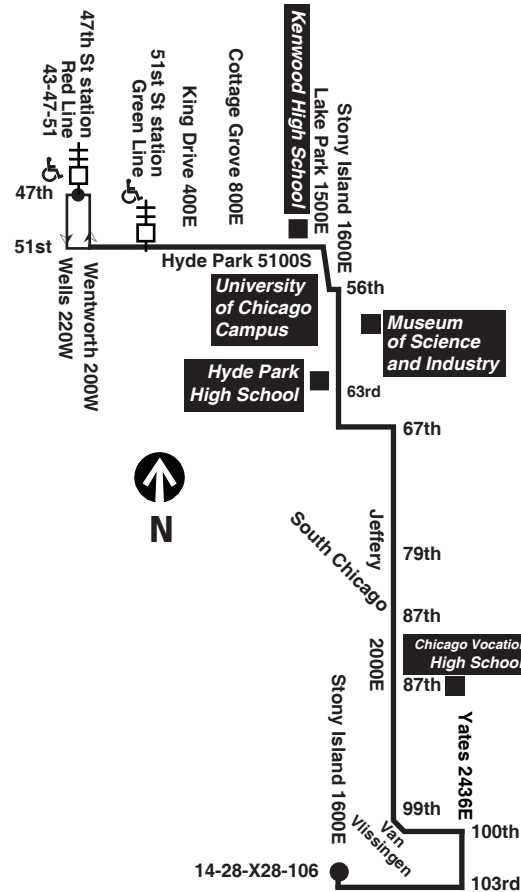

#75 74th/75th between 75th/Jeffery and 75th/South Shore

#95E 93rd/95th between 92nd/Commercial and 95th/Red Line Terminal

The night route compliments the regular routes to provide 24 hour round the clock service over the above route portions. Both terminals on the #5 Night Bus provide direct connections with the Howard/Dan Ryan Red line rapid transit at 69th station on the north and 95th Terminal on the south.

Monday thru Friday

15 Jeffery Local

Northbound

Lv 103rd/ Stony Island	87th/ Jeffery	67th/ Jeffery	63rd/ Stony Island	Hyde Park/ Lake Park	Arrive 47th/ Red Line
4:25 a	4:36 a	4:47 a	4:52 a	4:59 a	5:12 a
4:40	4:51	5:02	5:07	5:14	5:27
4:55	5:06	5:17	5:22	5:29	5:42
5:10	5:21	5:32	5:37	5:44	5:57
5:25	5:36	5:47	5:52	5:59	6:12
5:40	5:51	6:02	6:07	6:14	6:27
5:55	6:06	6:17	6:22	6:29	6:42
6:05	6:16	6:27	6:33	6:40	6:53
6:15	6:26	6:39	6:45	6:52	7:06
6:25	6:37	6:50	6:57	7:04	7:19
6:35	6:47	7:01	7:08	7:15	7:31
6:47	6:59	7:13	7:20	7:27	7:43
6:59	7:11	7:25	7:32	7:39	7:55
7:11	7:23	7:37	7:44	7:51	8:07
7:23	7:35	7:49	7:56	8:03	8:19
7:35	7:47	8:01	8:08	8:15	8:31
7:47	7:59	8:13	8:20	8:27	8:43
8:00	8:12	8:26	8:33	8:40	8:56