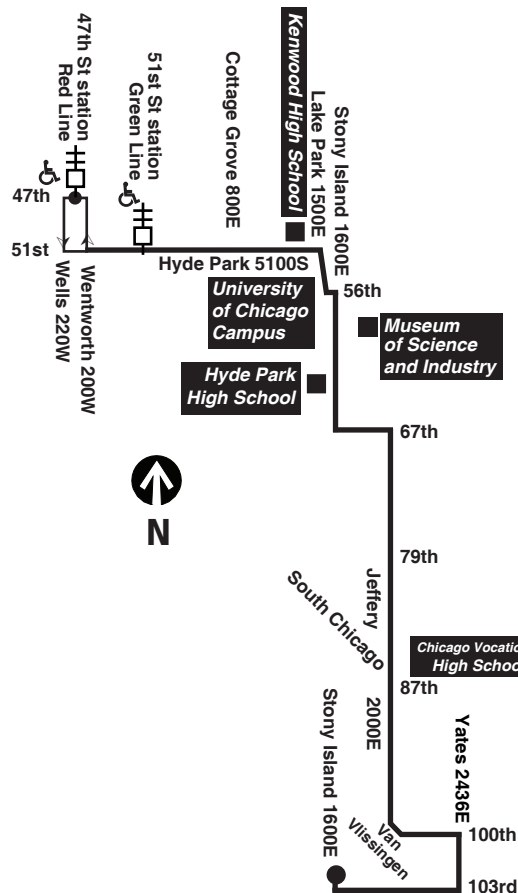

- #6 Jackson Park Express ♿ between 67th/Stony Island and 79th/South Shore
- #15 Jeffery Local ♿ between 67th/Jeffery and 75th/Jeffery
- #67 67th/69th/71st ♿ between 69th/Red Line station and 67th/Jeffery
- #71 71st/South Shore ♿ from 75th/South Shore to 92nd/Commercial
- #75 74th/75th ♿ between 75th/Jeffery and 75th/South Shore
- #95E 93rd/95th ♿ between 92nd/Commercial and 95th/Red Line Terminal

The night route compliments the regular routes to provide 24 hour round the clock service over the above route portions. Both terminals on the #5 Night Bus provide direct connections with the Howard/Dan Ryan Red line rapid transit at 69th station on the north and 95th Terminal on the south.

For more Information call the RTA Travel Information Center in Chicago: 312-836-7000. Open 5 a.m. until 1 a.m. every day.

Para obtener mayor información, en Español, llame al Centro de Información: 312-836-7000.

Chicago Transit Authority

15 ♿

Jeffery Local

Effective February 7, 2010
Additional service may be provided on school days, September through June

Monday thru Friday 15 Jeffery Local

Northbound

Lv 103rd/ Stony Island	87th/ Jeffery	67th/ Jeffery	63rd/ Stony Island	Hyde Park/ Lake Park	Arrive 47th/ Red Line
4:25a	4:36a	4:47a	4:52a	4:59a	5:12a
4:40	4:51	5:02	5:07	5:14	5:27
4:55	5:06	5:17	5:22	5:29	5:42
5:10	5:21	5:32	5:37	5:44	5:57
5:25	5:36	5:47	5:52	5:59	6:12
5:40	5:51	6:02	6:07	6:14	6:27
5:55	6:06	6:17	6:22	6:29	6:42
6:05	6:16	6:27	6:33	6:40	6:53
6:15	6:26	6:39	6:45	6:52	7:06
6:25	6:37	6:50	6:57	7:04	7:19
6:35	6:47	7:01	7:08	7:15	7:31
6:47	6:59	7:13	7:20	7:27	7:43
6:59	7:11	7:25	7:32	7:39	7:55
7:11	7:23	7:37	7:44	7:51	8:07
7:23	7:35	7:49	7:56	8:03	8:19
7:35	7:47	8:01	8:08	8:15	8:31
7:47	7:59	8:13	8:20	8:27	8:43
8:00	8:12	8:26	8:33	8:40	8:56
8:15	8:27	8:41	8:48	8:55	9:11
8:30	8:42	8:56	9:03	9:10	9:26
8:45	8:57	9:11	9:18	9:25	9:41
9:00	9:12	9:26	9:33	9:40	9:56
9:15	9:27	9:40	9:47	9:55	10:11