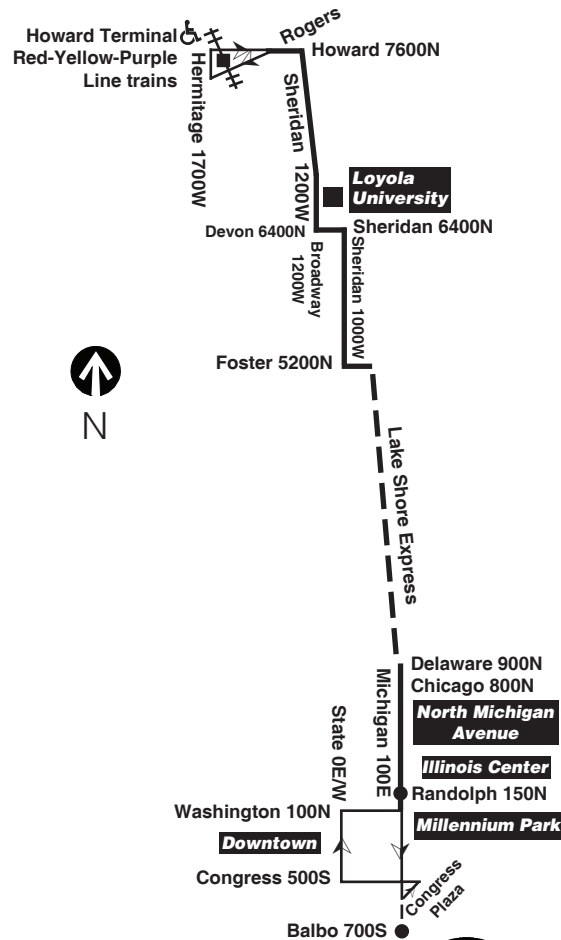

CTA Bike & Ride

Bicycle racks are available on the front exteriors of CTA buses. Bicycles can be placed on bicycle racks during normal hours of operation for each route. Racks accommodate two (2) bicycles at a time. Bicycles are also permitted on CTA trains during certain hours.

Please Stand Up &

for Seniors and People with Disabilities
Federal law requires priority seating be designated for seniors and people with disabilities.

The schedules and other information in this timetable are subject to change. CTA does not assume responsibility for errors in timetables, nor for inconvenience or damage resulting from delayed trains or buses due to weather, traffic conditions, etc.

Supplementary service may be provided over portions of this route in addition to the trips shown. Please check destination signs and announcements when boarding buses.

CTA operating costs are funded in part through the Regional Transportation Authority, by the federal and state governments, and the City of Chicago and County of Cook.

For more Information call the RTA Travel Information Center in Chicago: 312-836-7000. Open 5 a.m. until 1 a.m. every day.

Para obtener mayor información, en Español, llame al Centro de Información: 312-836-7000.

transitchicago.com

Chicago Transit Authority

147

Outer Drive Express

Effective September 5, 2010

transitchicago.com

Monday thru Friday

Southbound

Leave Howard Terminal	Devon/Broadway	Foster/Sheridan	Michigan/Delaware	Michigan/Wacker	Arrive Congress Plaza
4:30 a	4:39 a	4:49 a	4:59 a	5:05 a	5:10 a
4:44	4:53	5:03	5:13	5:19	5:25
4:57	5:06	5:16	5:26	5:32	5:38
5:10	5:20	5:31	5:41	5:47	5:53
5:24	5:34	5:45	5:55	6:01	6:07
5:37	5:47	5:59	6:10	6:16	6:22
5:50	6:00	6:12	6:23	6:29	6:35
6:02	6:12	6:24	6:35	6:41	6:47
6:13	6:23	6:35	6:47	6:54	7:00
6:20	6:31	6:43	6:56	7:02	7:09
6:33	6:38	6:50	7:04	7:11	7:19
6:45	6:44	6:57	7:10	7:17	7:24
6:55	6:51	7:04	7:18	7:26	7:33
7:06	6:57	7:10	7:24	7:32	7:39
7:17	7:03	7:16	7:30	7:38	7:45
7:28	7:08	7:21	7:35	7:43	7:51
7:39	7:14	7:27	7:42	7:50	7:58
7:50	7:19	7:32	7:47	7:55	8:03
8:01	7:25	7:38	7:53	8:01	8:09
8:13	7:30	7:43	7:58	8:06	8:14
8:25	7:36	7:49	8:04	8:13	8:21
8:37	7:41	7:54	8:09	8:17	8:25
8:49	7:47	8:00	8:15	8:24	8:32
9:01	7:52	8:05	8:20	8:29	8:37
9:15	7:58	8:11	8:26	8:35	8:43
9:31	8:03	8:16	8:31	8:40	8:48
9:49	8:09	8:22	8:37	8:46	8:54
10:07	8:14	8:27	8:42	8:51	8:59
	8:21	8:34	8:49	8:58	9:06
	8:26	8:39	8:54	9:03	9:11
	8:33	8:46	9:01	9:10	9:18
	8:38	8:51	9:06	9:15	9:23
	8:45	8:58	9:11	9:20	9:28
	8:50	9:03	9:16	9:25	9:33
	8:57	9:10	9:23	9:32	9:40
	9:02	9:15	9:28	9:37	9:45
	9:09	9:22	9:35	9:44	9:52
	9:13	9:26	9:39	9:48	9:56
	9:21	9:34	9:47	9:56	10:04
	9:27	9:40	9:53	10:02	10:10
	9:36	9:49	10:02	10:11	10:19
	9:43	9:56	10:09	10:18	10:26
	9:52	10:05	10:18	10:27	10:35
	10:01	10:14	10:27	10:36	10:44
	10:10	10:23	10:36	10:45	10:53
	10:19	10:32	10:45	10:54	11:02
then every 10 minutes to Congress Plaza until					
1:07 p	1:19 p	1:32 p	1:45 p	1:54 p	2:02 p
1:16	1:28	1:41	1:54	2:03	2:11
1:25	1:37	1:50	2:03	2:12	2:20
1:34	1:46	1:59	2:12	2:21	2:29
then every 8 to 9 minutes to Congress Plaza until					
2:50	3:03	3:16	3:29	3:39	3:48
2:59	3:12	3:25	3:38	3:48	3:57
3:08	3:21	3:34	3:47	3:57	4:06
3:17	3:30	3:43	3:56	4:06	4:15
then every 10 minutes to Congress Plaza until					
4:27	4:40	4:53	5:07	5:18	5:28
4:38	4:52	5:05	5:19	5:31	5:41
4:50	5:04	5:17	5:31	5:43	5:53
5:02	5:16	5:29	5:41	5:53	6:03
5:14	5:28	5:41	5:53	6:05	6:15
5:26	5:40	5:53	6:05	6:17	6:27
5:38	5:52	6:05	6:17	6:29	6:37
5:51	6:05	6:18	6:30	6:42	6:50
6:05	6:19	6:31	6:43	6:54	7:02
6:20	6:34	6:46	6:58	7:08	7:16
6:36	6:50	7:02	7:14	7:23	7:30
6:53	7:07	7:19	7:31	7:40	7:47
7:11	7:24	7:36	7:48	7:57	8:04
7:30	7:42	7:54	8:06	8:15	8:22
7:50	8:02	8:13	8:25	8:32	8:39
8:11	8:22	8:33	8:44	8:51	8:58
8:32	8:43	8:54	9:05	9:11	9:18
8:53	9:04	9:15	9:26	9:32	9:39
9:14	9:25	9:36	9:47	9:53	10:00
9:35	9:46	9:56	10:07	10:13	10:19

am light face pm bold face

147 Outer Drive Express

Northbound