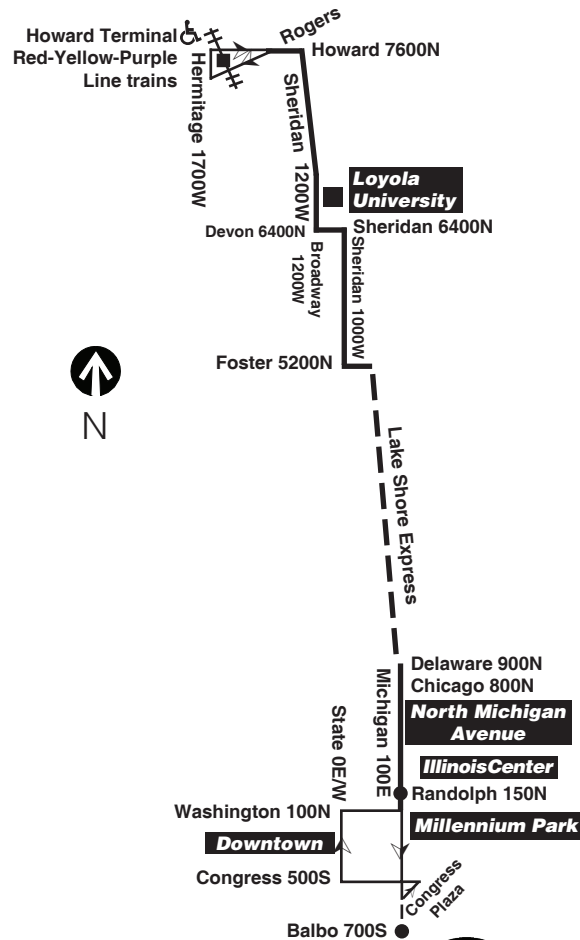

CTA Bike & Ride

Bicycle racks are available on the front exteriors of CTA buses. Bicycles can be placed on bicycle racks during normal hours of operation for each route. Racks accommodate two (2) bicycles at a time. Bicycles are also permitted on CTA trains during certain hours.

Please Stand Up ♿

for Seniors and People with Disabilities
Federal law requires priority seating be designated for seniors and people with disabilities.

The schedules and other information in this timetable are subject to change. CTA does not assume responsibility for errors in timetables, nor for inconvenience or damage resulting from delayed trains or buses due to weather, traffic conditions, etc.

Supplementary service may be provided over portions of this route in addition to the trips shown. Please check destination signs and announcements when boarding buses.

CTA operating costs are funded in part through the Regional Transportation Authority, by the federal and state governments, and the City of Chicago and County of Cook.

For more information call the RTA Travel Information Center in Chicago: 312-836-7000. Open 5 a.m. until 1 a.m. every day.

Para obtener mayor información, en Español, llame al Centro de Información: 312-836-7000.

transitchicago.com

Chicago Transit Authority

147 ♿

Outer Drive Express

Effective February 7, 2010

transitchicago.com

Monday thru Friday

Southbound

Leave Howard Terminal	Devon/Broadway	Foster/Sheridan	Michigan/Delaware	Michigan/Wacker	Arrive Congress Plaza
4:30 a	4:39 a	4:49 a	4:59 a	5:05 a	5:10 a
4:44	4:53	5:03	5:13	5:19	5:25
4:57	5:06	5:16	5:26	5:32	5:38
5:10	5:20	5:31	5:41	5:47	5:53
5:24	5:34	5:45	5:55	6:01	6:07
5:37	5:47	5:59	6:10	6:16	6:22
5:50	6:00	6:12	6:23	6:29	6:35
6:02	6:12	6:24	6:35	6:41	6:47
6:13	6:23	6:35	6:47	6:54	7:00
6:20	6:31	6:43	6:56	7:02	7:09
-----	6:38	6:50	7:04	7:11	7:19
6:33	6:44	6:57	7:10	7:17	7:24
-----	6:51	7:04	7:18	7:26	7:33
6:45	6:57	7:10	7:24	7:32	7:39
-----	7:03	7:16	7:30	7:38	7:45
6:55	7:08	7:21	7:35	7:43	7:51
-----	7:14	7:27	7:42	7:50	7:58
7:06	7:19	7:32	7:47	7:55	8:03

then every 11 minutes from Howard and every 5 to 6 minutes from Devon until

8:56	9:09	9:22	9:35	9:44	9:52
-----	9:14	9:27	9:40	9:49	9:57
9:08	9:20	9:33	9:46	9:55	10:03
-----	9:25	9:38	9:51	10:00	10:08
9:19	9:31	9:44	9:57	10:06	10:14
-----	9:38	9:51	10:04	10:13	10:21
9:34	9:46	9:59	10:12	10:21	10:29
-----	9:54	10:07	10:20	10:29	10:37
9:50	10:02	10:15	10:28	10:37	10:45
-----	10:10	10:23	10:36	10:45	10:53
10:07	10:19	10:32	10:45	10:54	11:02

then every 10 minutes to Michigan/Congress until

1:07 p	1:19 p	1:32 p	1:45 p	1:54 p	2:02 p
1:16	1:28	1:41	1:54	2:03	2:11
1:25	1:37	1:50	2:03	2:12	2:20
1:34	1:46	1:59	2:12	2:21	2:29
1:43	1:55	2:08	2:21	2:30	2:38
1:51	2:03	2:16	2:29	2:38	2:46
1:59	2:11	2:24	2:37	2:46	2:54
2:07	2:19	2:32	2:45	2:54	3:02
2:15	2:27	2:40	2:53	3:03	3:11
2:23	2:35	2:48	3:01	3:11	3:20
2:32	2:45	2:58	3:11	3:21	3:30
2:41	2:54	3:07	3:20	3:30	3:39
2:50	3:03	3:16	3:29	3:39	3:48
2:59	3:12	3:25	3:38	3:48	3:57
3:08	3:21	3:34	3:47	3:57	4:06
3:17	3:30	3:43	3:56	4:06	4:15

then every 10 minutes to Michigan/Congress until

4:47	5:01	5:14	5:28	5:40	5:50
4:59	5:13	5:26	5:40	5:52	6:02
5:11	5:25	5:38	5:50	6:02	6:12
5:24	5:38	5:51	6:03	6:15	6:25
5:37	5:51	6:04	6:16	6:28	6:36
5:49	6:03	6:16	6:28	6:40	6:48
6:01	6:15	6:28	6:40	6:51	6:59
6:13	6:27	6:39	6:51	7:02	7:10
6:25	6:39	6:51	7:03	7:13	7:21
6:36	6:50	7:02	7:14	7:23	7:30
6:51	7:05	7:17	7:29	7:38	7:45
7:10	7:23	7:35	7:47	7:56	8:03
7:30	7:43	7:55	8:07	8:15	8:22
7:52	8:04	8:15	8:27	8:35	8:42
8:13	8:24	8:35	8:46	8:52	8:59
8:33	8:44	8:55	9:06	9:12	9:19
8:53	9:04	9:15	9:26	9:32	9:39
9:13	9:24	9:35	9:46	9:52	9:59
9:35	9:46	9:56	10:07	10:13	10:19

am light face pm bold face

147 Outer Drive Express

Northbound

Leave Congress Plaza	Michigan/Wacker	Michigan/Delaware	Foster/Sheridan	Devon/Sheridan	Arrive Howard Terminal
-----	-----	-----	4:05 a	4:14 a	4:23 a
-----	-----	-----	4:20	4:29	4:38
-----	-----	-----	4:35	4:44	4:53
-----	-----	-----	4:50	4:59	5:08
-----	-----	-----	5:04	5:13	5:22
-----	-----	-----	5:17	5:26	5:35
-----	-----	-----	5:29	5:38	5:47
5:17 a	5:24 a	5:29 a	5:38	5:47	5:56
5:32	5:39	5:45	5:54	6:03	6:12
5:46	5:53	5:59	6:08	6:17	6:26
6:00	6:08	6:14	6:24	6:33	6:42
6:14	6:22	6:28	6:38	6:47	6:56
6:29	6:37	6:43	6:53	7:03	7:12
6:43	6:52	6:59	7:09	7:19	7:29
6:57	7:07	7:13	7:24	7:34	7:44
7:11	7:22	7:29	7:40	7:51	8:01

then every 8 to 12 minutes until