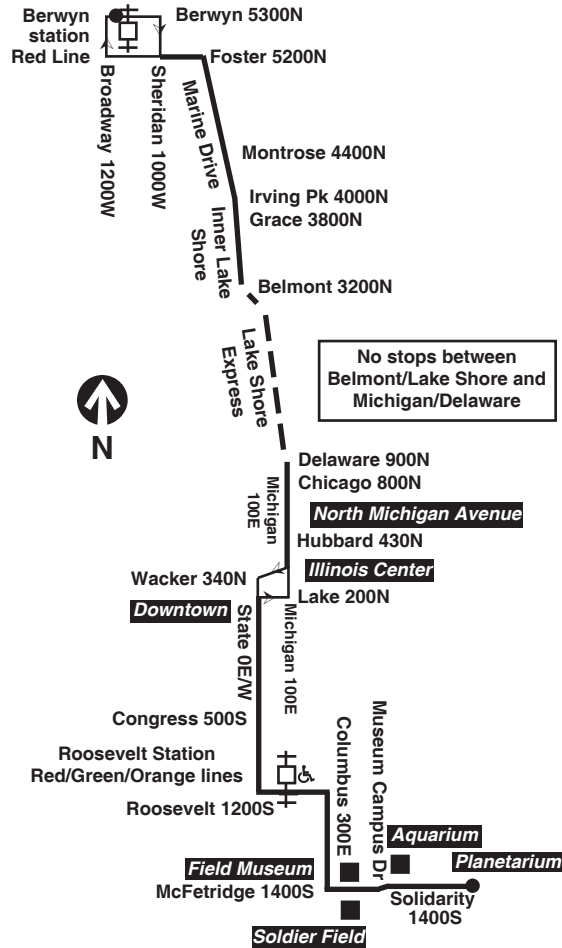

CTA Bike & Ride

Bicycle racks are available on the front exteriors of CTA buses. Bicycles can be placed on bicycle racks during normal hours of operation for each route. Racks accommodate two (2) bicycles at a time. Bicycles are also permitted on CTA trains during certain hours.

Please Stand Up &

for Seniors and People with Disabilities
Federal law requires priority seating be designated for seniors and people with disabilities.

The schedules and other information in this timetable are subject to change. CTA does not assume responsibility for errors in timetables, nor for inconvenience or damage resulting from delayed trains or buses due to weather, traffic conditions, etc.

Supplementary service may be provided over portions of this route in addition to the trips shown. Please check destination signs and announcements when boarding buses.

CTA operating costs are funded in part through the Regional Transportation Authority, by the federal and state governments, and the City of Chicago and County of Cook.

For more information call the RTA Travel Information Center in Chicago: 312-836-7000. Open 5 a.m. until 1 a.m. every day.

Para obtener mayor información, en Español, llame al Centro de Información: 312-836-7000.

Chicago Transit Authority

146 **Inner Drive/Michigan Express**

Effective June 18, 2017

Monday thru Friday

Southbound

Leave Berwyn Red Line	Leave Montrose/Marine	Irving Pk/Lake Shore	Belmont/Sheridan	Delaware/Michigan	Arrive Congress/State	Arrive Adler Planetarium
5:15am	5:25am	5:27am	5:36am	5:41am	5:56am	6:01R
5:30	5:40	5:42	5:51	5:56	6:11	6:16R
5:44	5:54	5:56	6:05	6:10	6:25	6:30R
5:57	6:07	6:09	6:18	6:23	6:38	6:50
6:10F	6:17	6:19	6:28	6:33	6:48	6:53R
6:16	6:26	6:28	6:38	6:44	7:00	7:12
6:27F	6:34	6:37	6:47	6:53	7:10	7:15R
6:31	6:42	6:45	6:56	7:02	7:20	7:33
6:42F	6:49	6:53	7:04	7:11	7:29	-----
6:45	6:56	6:59	7:11	7:18	7:37	7:50
6:55F	7:02	7:05	7:17	7:25	7:44	-----
6:56	7:08	7:11	7:24	7:31	7:50	8:03
7:05F	7:12	7:15	7:28	7:36	7:55	-----
7:06	7:17	7:20	7:33	7:41	8:00	8:13
7:15F	7:23	7:26	7:39	7:47	8:06	-----
7:16	7:28	7:31	7:44	7:52	8:11	8:24
7:25F	7:33	7:36	7:49	7:57	8:16	-----
7:26	7:37	7:40	7:53	8:02	8:22	8:35
7:34F	7:42	7:45	7:59	8:08	8:28	-----
7:35	7:46	7:50	8:03	8:12	8:32	8:45
7:43F	7:52	7:55	8:09	8:18	8:39	-----
7:44	7:56	8:00	8:13	8:23	8:44	8:56
-----	-----	8:04	8:17	8:27	8:48	-----
7:52	8:04	8:08	8:22	8:32	8:53	9:06
-----	-----	8:12	8:26	8:36	8:58	-----
8:00	8:12	8:16	8:30	8:40	9:02	9:15
-----	-----	8:21	8:35	8:45	9:07	-----
8:09	8:22	8:26	8:40	8:50	9:12	9:25
-----	-----	8:31	8:45	8:55	9:17	-----
8:22	8:35	8:39	8:52	9:02	9:24	9:37
-----	-----	8:46	8:58	9:07	9:29	-----
8:37	8:50	8:53	9:05	9:14	9:35	9:48
-----	-----	9:00	9:11	9:19	9:40	-----
8:52	9:05	9:08	9:19	9:27	9:48	10:01
-----	-----	9:15	9:26	9:33	9:54	-----
9:07	9:19	9:22	9:33	9:40	10:01	10:15
-----	-----	9:30	9:40	9:47	10:08	-----
9:22	9:34	9:37	9:47	9:54	10:15	10:29
-----	-----	9:42	9:45	9:55	10:10	10:22
9:37	9:49	9:52	10:02	10:09	10:30	10:43
-----	-----	9:56	10:00	10:16	10:36	10:49
9:52	10:04	10:07	10:17	10:23	10:43	10:56
-----	-----	10:11	10:15	10:24	10:30	10:51
10:07	10:19	10:22	10:32	10:38	10:58	11:11
-----	-----	10:26	10:30	10:39	10:45	11:06
10:23	10:34	10:38	10:47	10:53	11:14	11:26
-----	-----	10:43	10:46	10:56	11:02	11:35
10:40	10:52	10:55	11:05	11:11	11:32	11:45
then every 20 to 21 minutes from Berwyn Red Line and every 10 to 11 minutes from Montrose/Marine until						
3:47pm	4:00pm	4:03pm	4:13pm	4:20pm	4:42pm	4:55pm
4:02F	4:10	4:14	4:23	4:30	4:53	5:06
4:09	4:21	4:25	4:34	4:42	5:06	5:19
4:24F	4:32	4:36	4:46	4:54	5:18	5:31
4:32	4:44	4:47	4:57	5:06	5:31	5:44
4:47F	4:55	4:59	5:09	5:17	5:43	5:56
4:55	5:07	5:10	5:20	5:29	5:54	6:07
5:10F	5:18	5:22	5:32	5:40	6:04	6:17
5:18	5:30	5:33	5:43	5:51	6:13	6:26
5:32	5:45	5:48	5:58	6:05	6:26	6:39
5:47	5:59	6:02	6:12	6:19	6:41	6:53
6:01	6:14	6:17	6:27	6:34	6:55	7:08
6:16	6:28	6:31	6:41	6:48	7:10	7:22
6:31	6:43	6:46	6:56	7:03	7:24	7:36
6:46	6:58	7:00	7:09	7:15	7:35	7:47
7:00	7:12	7:15	7:23	7:29	7:49	8:02
then every 15 minutes until						
9:30	9:40	9:42	9:48	9:55	10:11	10:22
9:46	9:56	9:58	10:04	10:10	10:26	10:36
10:03	10:13	10:15	10:21	10:27	10:43	10:53
10:21	10:31	10:33	10:39	10:45	11:01	11:11
10:40	10:50	10:52	10:58	11:04	11:20	11:30

F - Trip begins at Foster/Sheridan at time shown
R - Trip ends at Roosevelt/State at time shown
am light face pm bold face

146 Inner Drive/Michigan Express