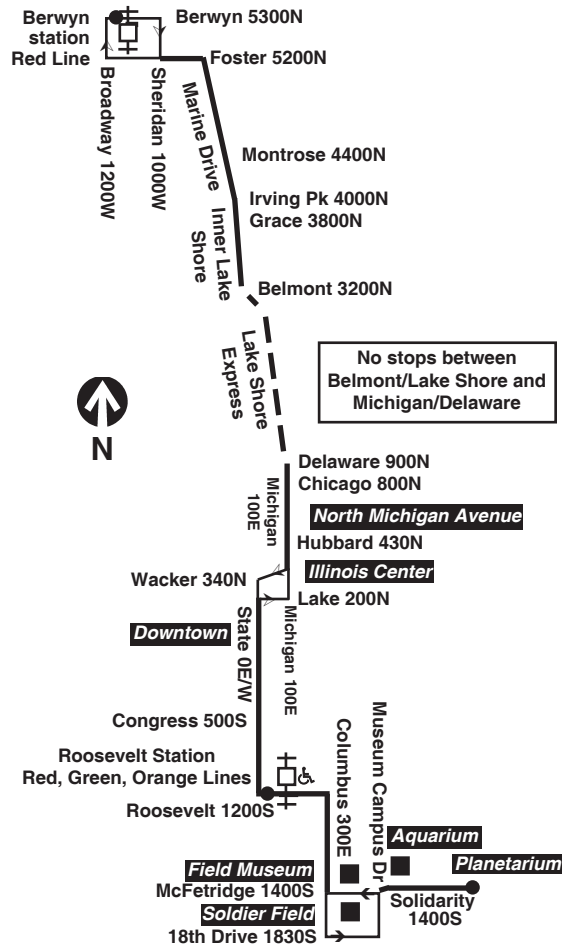

CTA Bike & Ride

Bicycle racks are available on the front exteriors of CTA buses. Bicycles can be placed on bicycle racks during normal hours of operation for each route. Racks accommodate two (2) bicycles at a time. Bicycles are also permitted on CTA trains during certain hours.

Please Stand Up &

for Seniors and People with Disabilities

Federal law requires priority seating be designated for seniors and people with disabilities.

The schedules and other information in this timetable are subject to change. CTA does not assume responsibility for errors in timetables, nor for inconvenience or damage resulting from delayed trains or buses due to weather, traffic conditions, etc.

Supplementary service may be provided over portions of this route in addition to the trips shown. Please check destination signs and announcements when boarding buses.

CTA operating costs are funded in part through the Regional Transportation Authority, by the federal and state governments, and the City of Chicago and County of Cook.

For more information call the RTA Travel Information Center in Chicago: 312-836-7000. Open 5 a.m. until 1 a.m. every day.

Para obtener mayor información, en Español, llame al Centro de Información: 312-836-7000.

transitchicago.com

Chicago Transit Authority

146

Inner Drive/Michigan Express

Effective June 20, 2010

transitchicago.com

Monday thru Friday

Southbound

Leave Berwyn Red Line	Lake Shore/ Irving Park	Lake Shore/ Belmont	Michigan/ Delaware	Roosevelt/ State	Arrive Adler Planetarium
5:15a	5:26a	5:33a	5:39a	5:58a	-----
5:27	5:38	5:45	5:51	6:10	-----
5:39	5:50	5:57	6:03	6:24	-----
5:51	6:02	6:09	6:15	6:36	6:42 a
6:03	6:14	6:21	6:27	6:48	6:54
6:14	6:26	6:33	6:40	7:01	7:07
6:25	6:37	6:45	6:52	7:14	7:20
6:36	6:49	6:57	7:04	7:26	7:32
6:48	7:01	7:09	7:16	7:38	7:44
7:00	7:13	7:22	7:29	7:51	7:57
7:12	7:25	7:35	7:44	8:06	8:12
7:23	7:37	7:48	7:58	8:20	8:26
7:32	7:46	7:57	8:07	8:29	8:35
7:50M	7:55	8:06	8:16	8:38	8:44
7:50	8:04	8:15	8:25	8:47	8:53
8:08M	8:13	8:24	8:34	9:00	9:06
8:08	8:22	8:33	8:43	9:09	9:15
8:18	8:32	8:42	8:52	9:18	9:24
8:37M	8:42	8:52	9:02	9:28	9:34
8:38	8:52	9:01	9:11	9:36	9:42
8:58M	9:03	9:11	9:21	9:46	9:52
9:01	9:15	9:23	9:32	9:58	10:04
9:13	9:27	9:35	9:44	10:10	10:16
9:25	9:39	9:47	9:56	10:22	10:28
9:38	9:51	9:58	10:06	10:33	10:39
9:50	10:03	10:10	10:18	10:45	10:51
10:02	10:15	10:22	10:30	10:57	11:03
10:14	10:27	10:34	10:42	11:09	11:15
10:26	10:39	10:46	10:54	11:21	11:27
10:39	10:52	10:59	11:07	11:34	11:40
10:53	11:06	11:13	11:21	11:48	11:54
11:07	11:20	11:27	11:35	12:02p	12:08p
11:22	11:35	11:42	11:50	12:17	12:23
11:38	11:51	11:58	12:06p	12:33	12:39
11:54	12:07p	12:14p	12:22	12:49	12:55
12:13p	12:26	12:33	12:41	1:08	1:14

then every 20 minutes until

1:53	2:06	2:13	2:21	2:48	2:54
2:10	2:23	2:30	2:38	3:05	3:11
2:25	2:38	2:45	2:53	3:20	3:26
2:40	2:53	3:00	3:08	3:35	3:41
2:55	3:08	3:15	3:23	3:50	3:56
3:08	3:21	3:28	3:36	4:05	4:12

then every 12 minutes until

4:32	4:45	4:53	5:01	5:33	5:40
4:45	4:58	5:06	5:14	5:46	5:53
5:00	5:13	5:21	5:29	6:00	6:07
5:15	5:27	5:35	5:43	6:11	6:18
5:30	5:42	5:50	5:58	6:25	6:31
5:45	5:57	6:04	6:11	6:37	6:43
6:00	6:12	6:19	6:25	6:50	6:56

then every 15 minutes until

8:00	8:11	8:17	8:23	8:46	8:52
8:15	8:26	8:32	8:38	9:01	9:07
8:35	8:45	8:51	8:57	9:18	9:24
8:55	9:05	9:11	9:17	9:37	9:43
9:15	9:25	9:31	9:37	9:57	10:03
9:35	9:45	9:51	9:56	10:15	10:21

M - trip begins at Montrose/Marine at time shown
am light face pm bold face

146 Inner Drive/Michigan Express

Northbound