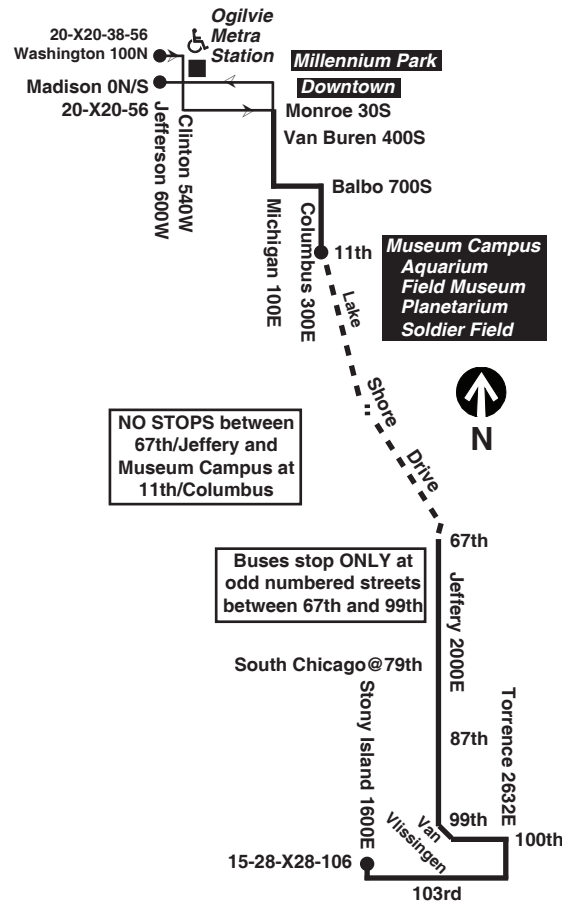

CTA Bike & Ride

Bicycle racks are available on the front exteriors of CTA buses. Bicycles can be placed on bicycle racks during normal hours of operation for each route. Racks accommodate two (2) bicycles at a time. Bicycles are also permitted on CTA trains during certain hours.

Please Stand Up &

for Seniors and People with Disabilities
Federal law requires priority seating be designated for seniors and people with disabilities.

The schedules and other information in this timetable are subject to change. CTA does not assume responsibility for errors in timetables, nor for inconvenience or damage resulting from delayed trains or buses due to weather, traffic conditions, etc.

CTA operating costs are funded in part through the Regional Transportation Authority, by the federal and state governments, and the City of Chicago and County of Cook.

For more information call the RTA Travel Information Center in Chicago: 836-7000. Open 5 a.m. until 1 a.m. every day.

Para obtener mayor información, en Español, llame al Centro de Información: 836-7000.

Chicago Transit Authority

Jeffery Express
Effective September 6, 2009

Monday thru Friday

Northbound

Lv 103rd/ Stony Island	93rd/ Jeffery	79th/ Jeffery	67th/ Jeffery	Madison/ Wabash	Arrive Washington/ Jefferson
3:30 a	3:40a	3:48 a	3:55 a	4:13 a	4:21 J
3:45	3:55	4:03	4:10	4:28	4:36 J
4:00	4:10	4:18	4:25	4:43	4:52
4:15	4:25	4:33	4:40	4:58	5:07
4:27	4:37	4:45	4:52	5:10	5:19
4:37	4:47	4:55	5:02	5:20	5:28 J
4:46	4:57	5:05	5:12	5:31	5:40
4:56	5:07	5:15	5:22	5:42	5:51
5:05	5:17	5:25	5:32	5:52	6:01
5:15	5:27	5:35	5:42	6:02	6:10 J
5:25	5:37	5:45	5:52	6:12	6:21
5:33	5:45	5:53	6:01	6:22	6:31
5:40	5:52	6:00	6:08	6:29	6:37 J
5:46	5:59	6:07	6:15	6:37	6:46
5:51	6:04	6:12	6:21	6:44	6:53
5:57	6:11	6:19	6:28	6:52	7:01 J
6:02	6:16	6:24	6:33	6:57	7:06 J
6:07	6:21	6:29	6:38	7:02	7:12
6:12	6:26	6:34	6:43	7:07	7:16 J
6:16	6:30	6:38	6:47	7:11	7:21
6:20	6:34	6:42	6:51	7:15	7:24 J
6:24	6:38	6:46	6:55	7:19	7:28 J
6:28	6:42	6:50	6:59	7:23	7:33
6:31	6:45	6:53	7:02	7:26	7:35 J
6:34	6:48	6:56	7:05	7:29	7:40
6:37	6:51	6:59	7:09	7:33	7:43 J
6:40	6:54	7:02	7:12	7:36	7:46 J
6:43	6:57	7:05	7:15	7:39	7:49 J
6:46	7:00	7:08	7:18	7:42	7:52 J
6:49	7:03	7:11	7:20	7:44	7:55
6:52	7:06	7:14	7:24	7:48	7:58 J
6:55	7:09	7:17	7:27	7:51	8:01 J
6:58	7:12	7:20	7:30	7:54	8:04 J
7:01	7:15	7:23	7:33	7:57	8:07 J
7:04	7:18	7:26	7:36	8:00	8:11
7:07	7:21	7:29	7:39	8:03	8:13 J
7:10	7:24	7:32	7:42	8:06	8:16 J
7:13	7:27	7:35	7:45	8:09	8:20
7:19	7:33	7:41	7:51	8:15	8:25 J

then every 4 to 5 minutes from 103rd until

9:00	9:12	9:20	9:29	9:50	10:01
9:07	9:19	9:27	9:36	9:57	10:08
9:14	9:26	9:34	9:43	10:04	10:14 J
9:21	9:33	9:41	9:50	10:11	10:22
9:29	9:41	9:49	9:58	10:19	10:30
9:37	9:49	9:57	10:06	10:27	10:38

then every 10 minutes from 103rd until

4:17 p	4:30p	4:38 p	4:47p	5:09p	5:20p
4:28	4:40	4:48	4:57	5:19	5:30

then every 9 to 12 minutes from 103rd until

8:15	8:26	8:33	8:41	9:00	9:09
8:30	8:41	8:48	8:56	9:15	9:24
8:45	8:56	9:03	9:10	9:29	9:38
9:00	9:11	9:18	9:25	9:44	9:52
9:15	9:26	9:33	9:40	9:59	10:07
9:30	9:41	9:48	9:55	10:14	10:22
9:45	9:56	10:03	10:10	10:29	10:37
10:00	10:11	10:18	10:25	10:44	10:52
10:15	10:26	10:33	10:40	10:59	11:07
10:30	10:41	10:48	10:55	11:14	11:22

J - trips end at Madison/Jefferson at time shown

14 Jeffery Express

Southbound

Leave Washington/ Jefferson	Monroe/ Michigan	67th/ Jeffery	79th/ Jeffery	87th/ Jeffery	Arr 103rd/ Stony Island
5:00 a	5:09a	5:26 a	5:33a	5:37a	5:51a
5:15	5:24	5:41	5:48	5:52	6:06
5:30	5:39	5:56	6:03	6:07	6:21
5:45	5:54	6:11	6:18	6:22	6:36
6:00	6:09	6:26	6:33	6:37	6:51
6:15	6:25	6:43	6:51	6:56	7:10
6:30	6:41	7:01	7:10	7:15	7:29
6:45	6:56	7:16	7:25	7:30	7:44

then every 11 to 13 minutes from Washington/Jefferson until

10:07	10:21	10:41	10:49	10:54	11:09
10:19	10:32	10:52	11:00	11:05	11:20
10:31	10:44	11:04	11:12	11:17	11:31

then every 7 to 10 minutes from Washington/Jefferson until