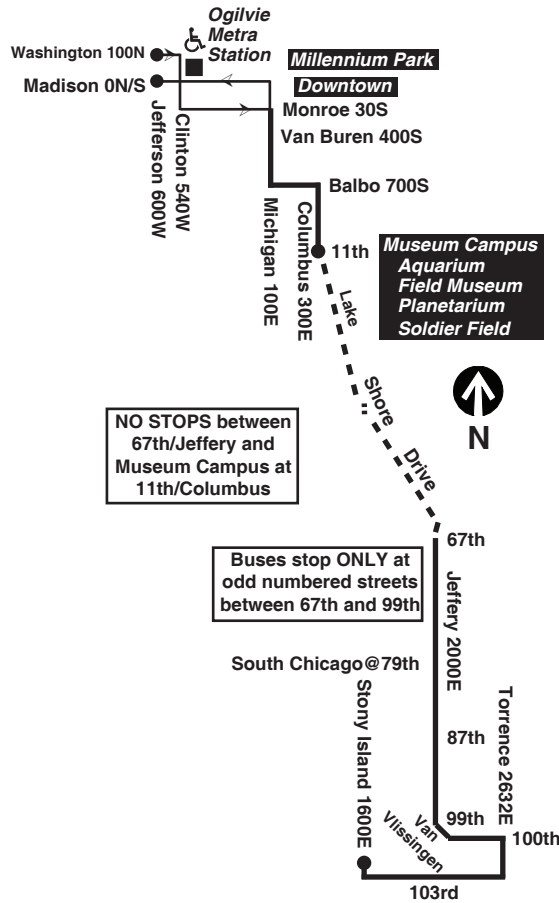

transitchicago.com

Chicago Transit Authority

14

Jeffery Express
Effective February 7, 2010

transitchicago.com

Monday thru Friday

Northbound

Lv 103rd/ Stony Island	93rd/ Jeffery	79th/ Jeffery	67th/ Jeffery	Madison/ Wabash	Washington/ Jefferson
4:28 a	4:38a	4:46 a	4:53a	5:11 a	5:20a
4:37	4:47	4:55	5:02	5:20	5:28J
4:46	4:57	5:05	5:12	5:31	5:40
4:56	5:07	5:15	5:22	5:42	5:51
5:05	5:17	5:25	5:32	5:52	6:01
5:15	5:27	5:35	5:42	6:02	6:11
5:25	5:37	5:45	5:52	6:12	6:21
5:33	5:45	5:53	6:00	6:20	6:29
5:40	5:52	6:00	6:08	6:29	6:38
5:46	5:59	6:07	6:15	6:37	6:46
5:52	6:05	6:13	6:22	6:45	6:54
5:57	6:11	6:19	6:28	6:52	7:02
6:03	6:17	6:25	6:34	6:58	7:07J

then every 5 to 11 minutes to Madison/Jefferson and every 10 to 15 minutes to Washington/Jefferson until

7:03	7:17	7:25	7:35	7:59	8:09J
7:08	7:22	7:30	7:40	8:04	8:15
7:13	7:27	7:35	7:45	8:09	8:20
7:18	7:32	7:40	7:50	8:14	8:24J
7:23	7:37	7:45	7:55	8:19	8:30
-----	7:42	7:50	8:00	8:24	8:34J
7:33	7:47	7:55	8:05	8:29	8:40
7:38	7:52	8:00	8:10	8:34	8:44J
7:43	7:57	8:05	8:15	8:39	8:50
7:48	8:02	8:10	8:20	8:44	8:54J
7:53	8:07	8:15	8:25	8:49	9:00
-----	8:12	8:20	8:30	8:54	9:04J
8:03	8:17	8:25	8:35	8:59	9:09J
8:08	8:22	8:30	8:40	9:04	9:14J
8:13	8:27	8:35	8:45	9:09	9:20
8:18	8:32	8:40	8:50	9:14	9:24J

then every 20 minutes from 103rd until

8:30	8:41	8:48	8:56	9:15	9:24
8:50	9:01	9:08	9:15	9:34	9:43
9:10	9:21	9:28	9:35	9:54	10:02

J - trips end at Madison/Jefferson at time shown

14 Jeffery Express

Southbound