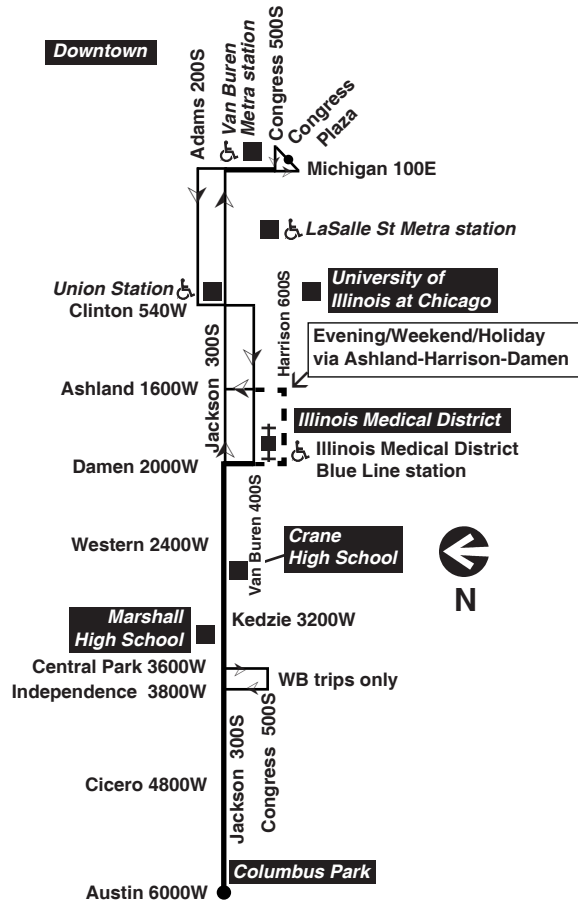

CTA Bike & Ride

Bicycle racks are available on the front exteriors of CTA buses. Bicycles can be placed on bicycle racks during normal hours of operation for each route. Racks accommodate two (2) bicycles at a time. Bicycles are also permitted on CTA trains during certain hours.

Please Stand Up ♿

for Seniors and People with Disabilities. Federal law requires priority seating be designated for seniors and people with disabilities.

The schedules and other information in this timetable are subject to change. CTA does not assume responsibility for errors in timetables, nor for inconvenience or damage resulting from delayed trains or buses due to weather, traffic conditions, etc.

Supplementary service may be provided over portions of this route in addition to the trips shown. Please check destination signs and announcements when boarding buses.

CTA operating costs are funded in part through the Regional Transportation Authority, by the federal and state governments, and the City of Chicago and County of Cook.

For more information call the RTA Travel Information Center in Chicago: 312-836-7000. Open 5 a.m. until 1 a.m. every day.

Para obtener mayor información, en Español, llame al Centro de Información: 312-836-7000.

Chicago Transit Authority

126 ♿
Jackson

Effective December 17, 2017
Additional service may be provided on school days, September through June

Monday thru Friday

126 Jackson

Eastbound

Leave Jackson/Austin	Jackson/Cicero	Jackson/Kedzie	Jackson/Western	Harrison/Ashland	Jackson/Canal	Arrive Congress Plaza
-----	-----	4:50am	4:55am	-----	5:08am	5:18am
-----	-----	5:13	5:18	-----	5:31	5:41
5:20am	5:27am	5:34	5:39	-----	5:52	6:02
5:39	5:46	5:54	5:59	-----	6:12	6:21
5:56	6:03	6:11	6:16	-----	6:30	6:40
6:11	6:19	6:27	6:32	-----	6:47	6:57
6:24	6:32	6:41	6:46	-----	7:00	7:11
6:35	6:43	6:52	6:57	-----	7:12	7:23
6:45	6:53	7:02	7:08	-----	7:23	7:34
6:54	7:02	7:12	7:17	-----	7:33	7:44
7:02	7:11	7:21	7:27	-----	7:43	7:55
7:10	7:19	7:30	7:35	-----	7:52	8:04
7:18	7:26	7:37	7:43	-----	7:59	8:12
7:25	7:34	7:46	7:52	-----	8:09	8:23
7:33	7:42	7:54	7:59	-----	8:17	8:31
7:40	7:49	8:01	8:07	-----	8:24	8:38
7:48	7:57	8:09	8:15	-----	8:32	8:46
7:57	8:06	8:18	8:24	-----	8:41	8:55
8:08	8:17	8:29	8:34	-----	8:52	9:06
8:21	8:29	8:41	8:46	-----	9:04	9:17
8:34	8:43	8:54	8:59	-----	9:16	9:28
8:50	8:58	9:09	9:14	-----	9:31	9:43
9:06	9:14	9:24	9:30	-----	9:46	9:58
9:22	9:30	9:39	9:44	-----	10:00	10:11
9:38	9:46	9:55	10:00	-----	10:16	10:27
9:54	10:02	10:11	10:16	-----	10:32	10:43
10:11	10:18	10:28	10:33	-----	10:49	11:00
10:27	10:35	10:44	10:49	-----	11:05	11:17
10:44	10:51	11:01	11:06	-----	11:22	11:33
11:00	11:08	11:17	11:22	-----	11:38	11:50
11:17	11:24	11:34	11:39	-----	11:55	12:06pm
11:34	11:41	11:51	11:56	-----	12:12pm	12:23
11:51	11:58	12:08pm	12:13pm	-----	12:29	12:40
12:08pm	12:15pm	12:25	12:30	-----	12:46	12:57
12:25	12:32	12:42	12:47	-----	1:03	1:14
12:42	12:49	12:59	1:04	-----	1:20	1:31
12:58	1:06	1:16	1:21	-----	1:36	1:48
1:15	1:22	1:32	1:37	-----	1:53	2:04
1:31	1:39	1:49	1:54	-----	2:09	2:21
1:48	1:55	2:05	2:10	-----	2:26	2:37
2:03	2:10	2:20	2:25	-----	2:41	2:52
2:17	2:25	2:35	2:40	-----	2:55	3:07
2:32	2:39	2:49	2:54	-----	3:10	3:21
2:46	2:53	3:03	3:08	-----	3:24	3:35
3:00	3:07	3:17	3:22	-----	3:38	3:49
3:14	3:21	3:31	3:36	-----	3:52	4:03
3:28	3:36	3:47	3:53	-----	4:11	4:25
3:42	3:50	4:01	4:07	-----	4:25	4:39
3:56	4:04	4:15	4:21	-----	4:39	4:53
4:10	4:17	4:27	4:32	-----	4:50	5:05
4:24	4:31	4:41	4:46	-----	5:04	5:19
4:37	4:44	4:54	4:59	-----	5:17	5:32
4:50	4:57	5:07	5:12	-----	5:30	5:45
5:03	5:10	5:20	5:25	-----	5:43	5:58
5:18	5:25	5:35	5:40	-----	5:57	6:11
5:34	5:42	5:52	5:57	-----	6:13	6:25
5:51	5:59	6:09	6:14	-----	6:29	6:40
6:08	6:16	6:25	6:30	-----	6:44	6:54
6:26	6:33	6:43	6:48	-----	7:02	7:11
6:45	6:53	7:02	7:07	-----	7:21	7:30
7:06	7:14	7:23	7:28	-----	7:42	7:51
7:27	7:35	7:44	7:49	-----	8:02	8:11
7:48	7:55	8:04	8:08	-----	8:21	8:31
8:09	8:16	8:25	8:29	-----	8:41	8:50
8:31	8:38	8:46	8:51	-----	9:03	9:11
8:52	8:59	9:08	9:12	-----	9:24	9:33
9:14	9:21	9:29	9:34	9:40pm	9:48	9:57
9:35	9:42	9:51	9:55	10:02	10:10	10:18
9:57	10:04	10:12	10:17	10:23	10:31	10:40
10:18	10:25	10:34	10:38	10:45	10:53	11:01
10:40	10:47	10:55	11:00	11:06	11:14	11:23
10:49	10:56	11:04	-----	-----	-----	-----
11:10	11:17	11:25	-----	-----	-----	-----
11:31	11:38	11:47	-----	-----	-----	-----

am light face pm bold face

Westbound