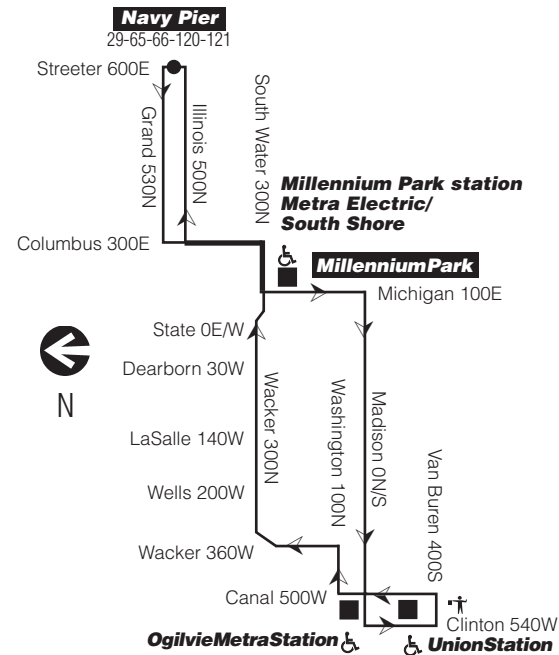

Para obtener mayor información, en Español, llame al Centro de Información: 836-7000.

Chicago Transit Authority

124 ♿

Navy Pier

Effective September 8, 2009

Eastbound service now operates on Wacker Drive

At Ogilvie and Union stations, board northbound on Canal