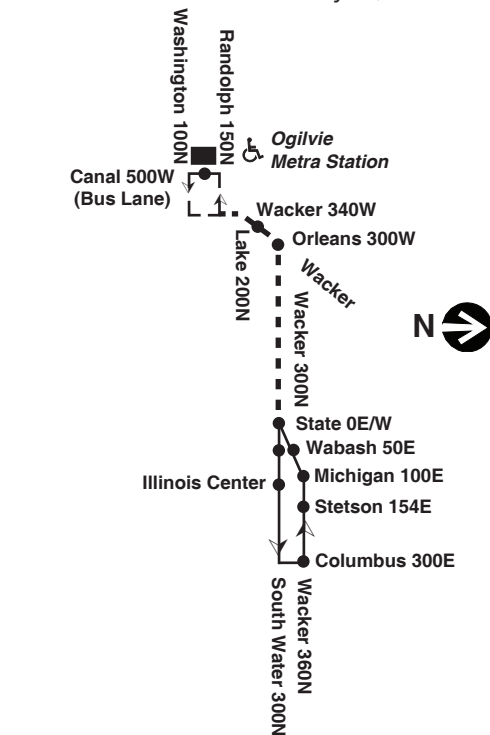

122 Illinois Center/Ogilvie Express - Stops

North and Eastbound

Ogilvie Metra Station
Canal SB (at Suburban Concourse exit doors)
between Randolph and Washington
Wacker at Lake
Wacker at State
Wacker Place at Wabash
South Water east of Michigan
Wacker at Columbus

West and Southbound

Wacker at Columbus
Wacker at Stetson
Wacker at Michigan
Wacker at Wabash
Wacker at State
Wacker at Orleans/Franklin
Wacker at Randolph
Ogilvie Metra Station
Canal between Randolph and Washington

Para obtener mayor información, en Español,
llame al Centro de Información: 836-7000.

transitchicago.com

Chicago Transit Authority

122

Illinois Center/ Ogilvie Express

Effective February 8, 2010

No stops eastbound between Ogilvie Metra Station and Upper Wacker/State, EXCEPT Wacker/Lake.

No stops westbound between Upper Wacker/State and Ogilvie Metra Station, except Wacker/Orleans.

transitchicago.com

Monday thru Friday**122 Illinois Center/Ogilvie Express****North and Eastbound (from train)**