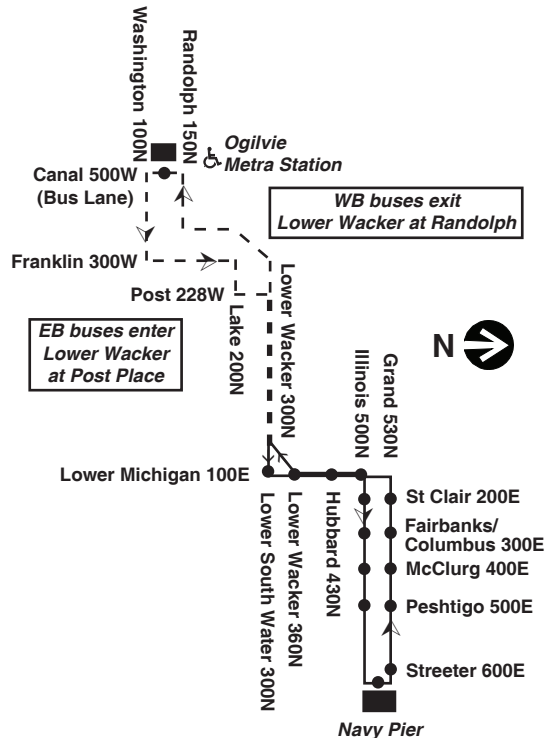

120 Ogilvie/Wacker Express - Stops

North and Eastbound

Ogilvie Metra Station
 Canal between Randolph and Washington
 Lower South Water at Lower Michigan
 Lower Michigan at Wacker
 Lower Michigan at Hubbard
 Lower Michigan at Illinois
 Illinois at St. Clair
 Illinois at Columbus
 Illinois at McClurg
 Illinois at Peshtigo
 Illinois at Lake Shore
 Bus Terminal at Navy Pier

West and Southbound

Bus Terminal at Navy Pier
 Grand at Streeter
 Grand at Peshtigo
 Grand at McClurg
 Grand at Fairbanks
 Grand at St. Clair
 Lower Michigan at Illinois
 Lower Michigan at Hubbard
 Lower Wacker at Lower Michigan
 Ogilvie Metra Station
 Canal between Randolph and Washington

Para obtener mayor información, en Español, llame al Centro de Información: 312-836-7000.

transitchicago.com

Chicago Transit Authority

120

Ogilvie/Wacker Express

Effective February 8, 2010

No stops eastbound from Ogilvie Metra Station to Lower South Water/Michigan.

No Stops Westbound from Lower Wacker/Michigan to Ogilvie Metra Station.

transitchicago.com

Monday thru Friday

120 Ogilvie/Wacker Express

North and Eastbound (from train)

Leave Ogilvie Metra Station	Arrive Navy Pier
6:48a	7:08a
7:03	7:23
7:13	7:33
7:23	7:43
7:33	7:53
7:40	8:00
7:47	8:07
7:54	8:14
8:01	8:21
8:08	8:28
8:15	8:35
8:22	8:42
8:29	8:49
8:36	8:56
8:43	9:03
8:50	9:10
9:00	9:20
9:10	9:30