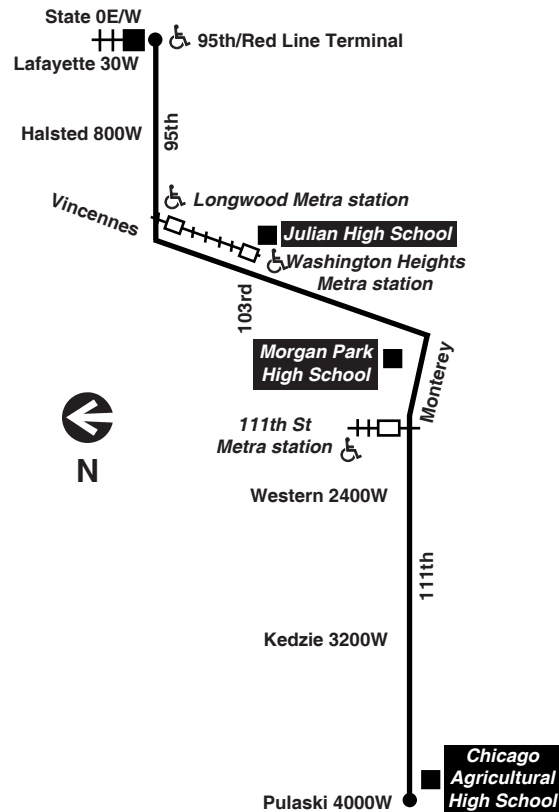

CTA Bike & Ride

Bicycle racks are available on the front exteriors of CTA buses. Bicycles can be placed on bicycle racks during normal hours of operation for each route. Racks accommodate two (2) bicycles at a time. Bicycles are also permitted on CTA trains during certain hours.

Please Stand Up

for Seniors and People with Disabilities
Federal law requires priority seating be designated for seniors and people with disabilities.

The schedules and other information in this timetable are subject to change. CTA does not assume responsibility for errors in timetables, nor for inconvenience or damage resulting from delayed trains or buses due to weather, traffic conditions, etc.

CTA operating costs are funded in part through the Regional Transportation Authority, by the federal and state governments, and the City of Chicago and County of Cook.

Supplementary service may be provided over portions of this route in addition to the trips shown. Please check destination signs and announcements when boarding buses.

For more information call the RTA Travel Information Center in Chicago: 312-836-7000. Open 5 a.m. until 1 a.m. every day.

Para obtener mayor información, en Español, llame al Centro de Información: 312-836-7000.

transitchicago.com

Chicago Transit Authority

112

Vincennes-111th

Effective September 4, 2011

Additional service may be provided on school days, September through June

transitchicago.com

Monday thru Friday

112 Vincennes-111th

Eastbound

Lv 111th/ Pulaski	111th/ Western	111th/ Vincennes	103rd/ Vincennes	95th/ Vincennes	Arr 95th/ Red Line
4:30 a	4:36 a	4:41 a	4:45 a	4:49 a	4:54 a
4:50	4:56	5:01	5:05	5:09	5:14
5:10	5:16	5:21	5:25	5:29	5:34
5:30	5:36	5:41	5:45	5:49	5:54
5:50	5:56	6:01	6:05	6:09	6:14
6:08	6:14	6:19	6:23	6:27	6:33
6:22	6:28	6:33	6:37	6:41	6:47
6:36	6:42	6:49	6:53	6:57	7:03
6:50	6:56	7:03	7:07	7:11	7:17
7:03	7:10	7:16	7:20	7:24	7:31
7:15	7:22	7:28	7:32	7:36	7:43
7:27	7:34	7:40	7:44	7:48	7:55
7:37	7:44	7:50	7:54	7:58	8:05
7:47	7:54	8:00	8:04	8:08	8:15
8:00	8:07	8:13	8:17	8:21	8:27
8:15	8:22	8:28	8:32	8:36	8:42
8:30	8:37	8:43	8:47	8:51	8:58
8:50	8:57	9:03	9:07	9:11	9:18
9:10	9:17	9:23	9:27	9:31	9:38
9:19	9:26	9:32	-----	-----	-----
9:30	9:37	9:42	9:46	9:49	9:56

then every 20 minutes until

1:30p	1:37p	1:43p	1:47p	1:50p	1:57p
1:48	1:55	2:01	2:05	2:08	2:15
2:06	2:13	2:19	2:23	2:27	2:34
2:23	2:30	2:36	2:40	2:44	2:51
-----	2:46M	2:47	2:52	2:56	3:04
2:40	2:47	2:54	2:59	3:03	3:11
2:54 S	3:01	3:08	3:13	3:17	3:25
2:57	3:04	3:11	3:16	3:20	3:28
3:13	3:20	3:27	3:32	3:36	3:44
3:29	3:36	3:43	3:48	3:52	4:00
3:44	3:52	3:58	4:02	4:06	4:14
3:59	4:07	4:13	4:17	4:21	4:29
4:14	4:22	4:28	4:32	4:36	4:44
4:29	4:36	4:42	4:46	4:50	4:57
4:44	4:51	4:57	5:01	5:05	5:12
4:59	5:06	5:12	5:16	5:20	5:27
5:14	5:21	5:27	5:31	5:35	5:42
5:29	5:36	5:42	5:46	5:50	5:57
5:45	5:52	5:57	6:03	6:07	6:14
5:54	6:01	6:07	-----	-----	-----
6:03	6:10	6:15	6:19	6:23	6:29
6:20	6:27	6:32	6:36	6:40	6:46
6:40	6:47	6:52	6:56	7:00	7:06
7:00	7:07	7:12	7:16	7:20	7:26
7:10	7:17	7:23	-----	-----	-----
7:20	7:27	7:32	7:36	7:40	7:46
7:40	7:47	7:52	7:56	8:00	8:06
8:00	8:07	8:12	8:16	8:20	8:26
8:20	8:27	8:32	8:36	8:40	8:46
8:35	8:42	8:48	-----	-----	-----
8:50	8:57	9:02	9:06	9:10	9:16
9:20	9:26	9:31	9:35	9:38	9:44
9:50	9:56	10:01	10:05	10:08	10:14
10:20	10:26	10:31	10:35	10:38	10:44
10:50	10:56	11:01	-----	-----	-----

S - Leaves 111th/Springfield at time shown
M - Leaves Morgan Park H.S. at time shown on school days

Westbound

Lv 95th/ Red Line	95th/ Vincennes	103rd/ Vincennes	111th/ Vincennes	111th/ Western	Arr 111th/ Pulaski
-----	-----	-----	4:19 a	4:22 a	4:27 a
-----	-----	-----	4:38	4:42	4:48
-----	-----	-----	4:59	5:02	5:07
5:00 a	5:04 a	5:07 a	5:10	5:13	5:19
5:20	5:24	5:27	5:30	5:33	5:39
5:40	5:45	5:48	5:51	5:55	6:01
-----	-----	-----	6:01	6:05	6:11
6:00	6:05	6:08	6:11	6:15	6:21
6:20	6:25	6:28	6:31	6:35	6:41
-----	-----	-----	6:42	6:46	6:52
6:40	6:45	6:49	6:52	6:57	7:04
6:52	6:57	7:01	7:04	7:09	7:16
7:04	7:10	7:14	7:18	7:23	7:30
7:16	7:22	7:26	7:30	7:35	7:42
7:26	7:32	7:36	7:40	7:45	7:52
7:36	7:42	7:46	7:50	7:55	8:02
7:46	7:52	7:56	8:00	8:05	8:12
8:00	8:06	8:10	8:14	8:19	8:26
8:15	8:21	8:25	8:29	8:34	8:41
8:30	8:36	8:40	8:44	8:49	8:56
8:45	8:51	8:55	8:59	9:04	9:11
9:01	9:07	9:11	9:15	9:20	9:27

then every 20 minutes until