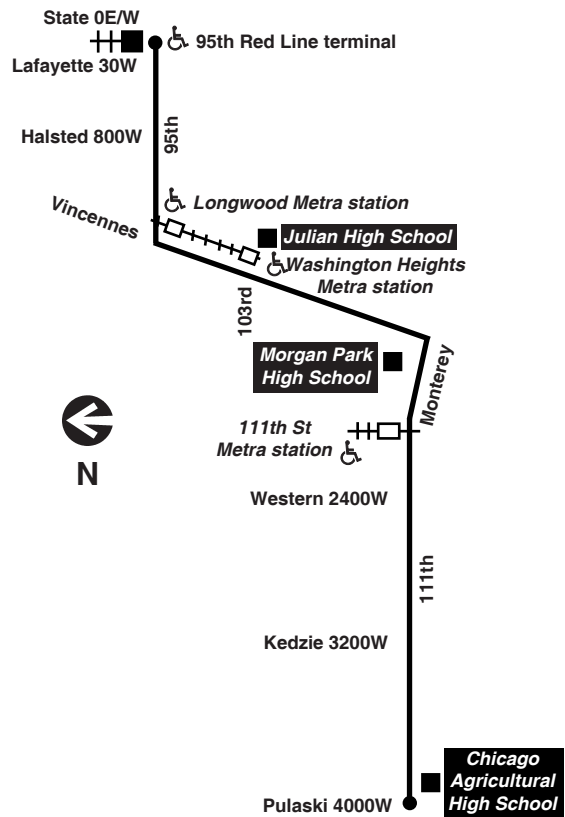

Chicago Transit Authority

112

Vincennes-111th

Effective June 18, 2017

Additional service may be provided on school days, September through June

Monday thru Friday

Eastbound

Lv 111th/ Pulaski	111th/ Western	111th/ Vincennes	103rd/ Vincennes	95th/ Vincennes	Arr 95th Red Line
4:30am	4:38am	4:42am	4:46am	4:50am	4:56am
4:50	4:58	5:02	5:06	5:10	5:16
5:10	5:18	5:22	5:26	5:30	5:36
5:28	5:36	5:40	5:44	5:48	5:54
5:45	5:53	5:58	6:02	6:06	6:13
6:01	6:09	6:14	6:18	6:22	6:29
6:16	6:24	6:29	6:33	6:37	6:44
6:30	6:38	6:43	6:47	6:51	6:58
6:43	6:51	6:57	7:01	7:06	7:13
6:56	7:05	7:11	7:16	7:21	7:29
7:10	7:19	7:25	7:30	7:35	7:43
7:26	7:35	7:41	7:46	7:51	7:59
7:42	7:51	7:57	8:02	8:07	8:15
7:58	8:07	8:13	8:18	8:23	8:31
8:14	8:23	8:29	8:34	8:38	8:46
8:30	8:39	8:44	8:48	8:52	9:00
8:46	8:55	9:00	9:04	9:08	9:16
9:02	9:11	9:16	9:20	9:24	9:32
9:19	9:28	9:33	9:37	9:41	9:49
9:38	9:47	9:52	9:56	10:00	10:08
9:47	9:56	10:01	----	----	----
9:57	10:06	10:11	10:15	10:18	10:26
10:16	10:25	10:30	10:34	10:37	10:45
10:34	10:43	10:48	10:52	10:55	11:03
10:52	11:01	11:06	11:10	11:13	11:21
11:10	11:19	11:24	11:28	11:31	11:39
11:28	11:37	11:42	11:46	11:49	11:57