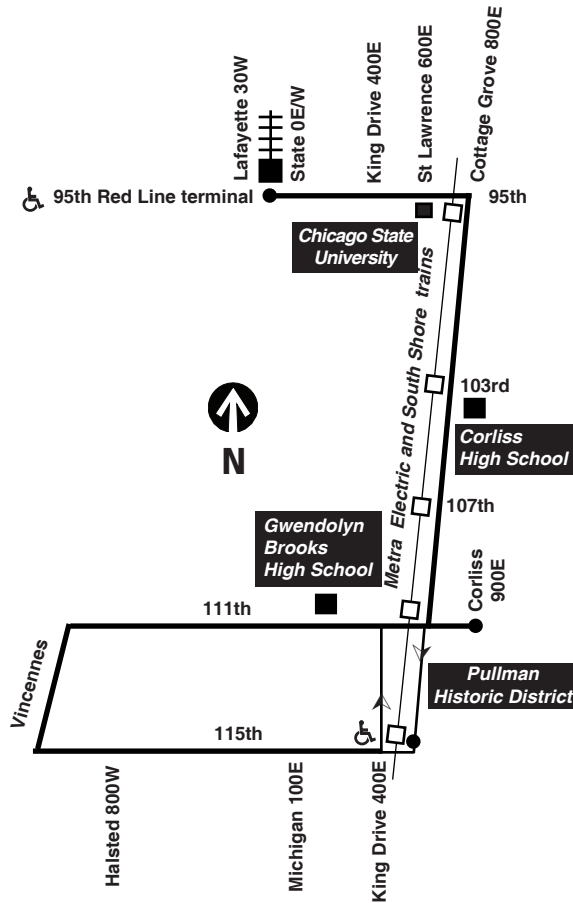

transitchicago.com

Chicago Transit Authority

Pullman-111th-115th

Effective February 7, 2010

transitchicago.com

Monday thru Friday

Northbound to 95th

Leave 111th/Corliss	111th/Vincennes	115th/Halsted	103rd/Cottage Grove	95th/Cottage Grove	Arrive 95th/Red Line
4:30a	4:43a	4:51a	5:03a	5:06a	5:13a
4:45	4:58	5:06	5:17	5:20	5:26
5:00	5:13	5:21	5:34	5:38	5:45
5:15	5:29	5:37	5:50	5:54	6:01
5:30	5:44	5:52	6:05	6:09	6:17
5:45	6:00	6:08	6:21	6:25	6:33
6:00	6:15	6:23	6:37	6:41	6:49
6:10	6:25	6:33	6:47	6:51	6:59
6:20	6:35	6:43	6:57	7:01	7:09
6:30	6:45	6:53	7:07	7:11	7:19
6:40	6:55	7:03	7:17	7:21	7:29
6:50	7:05	7:13	7:27	7:31	7:39
7:00	7:15	7:23	7:37	7:41	7:49
7:10	7:25	7:33	7:47	7:51	7:59
7:20	7:35	7:43	7:57	8:01	8:09
7:30	7:45	7:53	8:07	8:12	8:20
7:40	7:55	8:03	8:17	8:22	8:30
7:50	8:05	8:13	8:27	8:32	8:40
8:00	8:15	8:23	8:37	8:42	8:50
8:10	8:25	8:33	8:47	8:52	9:00
8:20	8:35	8:43	8:57	9:02	9:10
8:30	8:45	8:53	9:07	9:12	9:20
8:45	9:00	9:08	9:22	9:27	9:35
9:00	9:15	9:23	9:37	9:42	9:50
9:15	9:30	9:37	9:51	9:57	10:04
9:30	9:45	9:52	10:06	10:12	10:19
9:45	10:00	10:07	10:21	10:27	10:34
10:00	10:15	10:22	10:36	10:42	10:49

then every 15 minutes from 95th to 111th/Corliss until

2:01	2:05	2:09	2:20	2:28	2:41
2:15	2:20	2:24	2:36	2:44	2:57
2:30	2:36	2:41	2:52	3:00	3:14
2:45	2:51	2:57	3:09	3:17	3:31
3:00	3:07	3:13	3:25	3:33	3:47
3:13	3:20	3:26	3:38	3:46	4:00
3:23	3:30	3:36	3:48	3:56	4:10
3:33	3:40	3:46	3:58	4:06	4:20
3:43	3:50	3:56	4:08	4:16	4:30
3:53	4:00	4:06	4:18	4:26	4:40