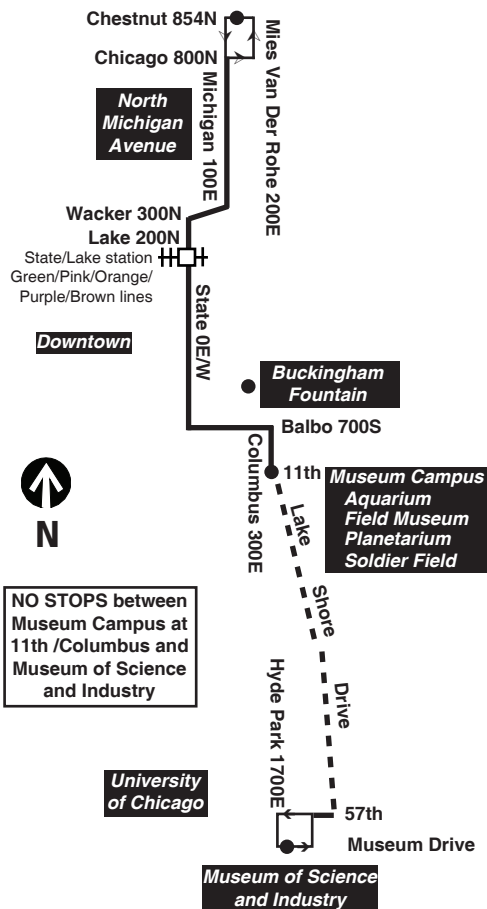

Museum of Science and Industry

Effective May 27, 2017