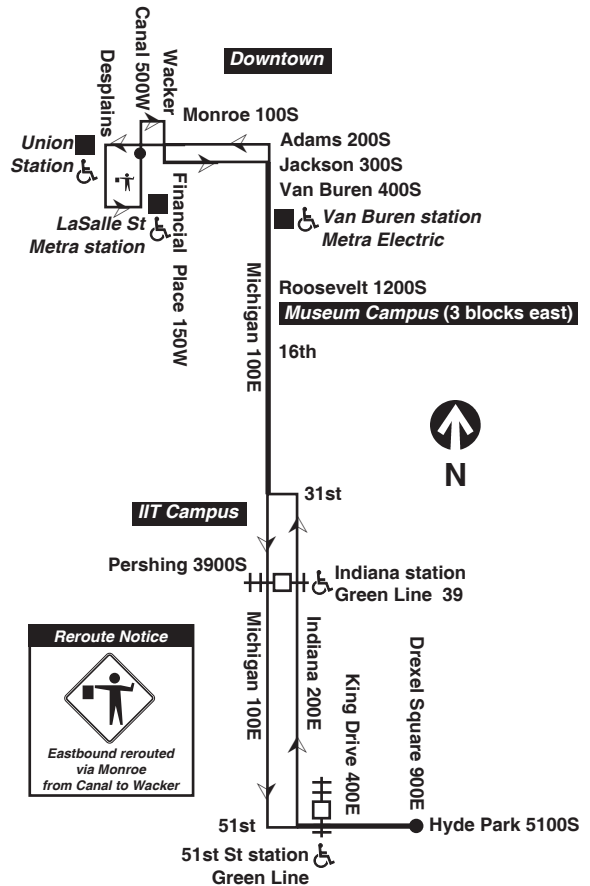

CTA Bike & Ride

Bicycle racks are available on the front exteriors of CTA buses. Bicycles can be placed on bicycle racks during normal hours of operation for each route. Racks accommodate two (2) bicycles at a time. Bicycles are also permitted on CTA trains during certain hours.

Please Stand Up ♿

for Seniors and People with Disabilities

Federal law requires priority seating be designated for seniors and people with disabilities.

The schedules and other information in this timetable are subject to change. CTA does not assume responsibility for errors in timetables, nor for inconvenience or damage resulting from delayed trains or buses due to weather, traffic conditions, etc.

CTA operating costs are funded in part through the Regional Transportation Authority, by the federal and state governments, and the City of Chicago and County of Cook.

For more information call the RTA Travel Information Center in Chicago: 312-836-7000. Open 5 a.m. until 1 a.m. every day.

Para obtener mayor información, en Español, llame al Centro de Información: 312-836-7000.

Chicago Transit Authority

Indiana/Hyde Park

Effective February 8, 2010

transitchicago.com

transitchicago.com