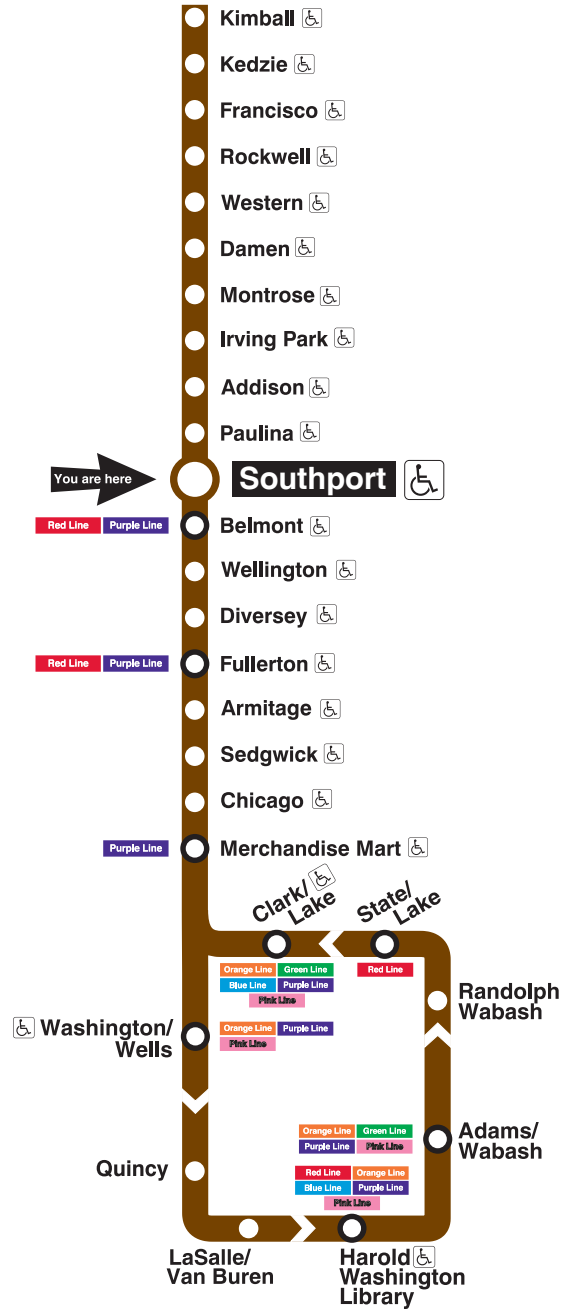

To Belmont - Loop

Weekdays	Saturdays	Sundays
4:14am first train	4:14am first train	5:14am first train
4:26am 4:38 4:50	4:29am 4:44 4:59	5:29am 5:44 5:59
5:02am	5:14am 5:29 5:44 5:59	6:14am 6:29 6:44 6:59
5:15am	6:15am	7:15am
every 3 to 10 minutes until 9:00am	every 10 to 12 minutes until 9:00am	every 10 to 12 minutes until 11:00am
every 7 to 8 minutes until 3:00pm	every 7 to 10 minutes until 8:00pm	every 10 minutes until 6:00pm
every 4 to 8 minutes until 6:00pm	every 10 minutes until 12:15am	every 10 to 12 minutes until 11:15pm
12:15am 12:29am 12:44 12:59	12:15am 12:29am 12:44 12:59	11:15pm 11:29pm 11:44 11:59
1:14am last train to Loop	1:14am last train to Loop	12:14am 12:29 12:44 12:59
1:44am	1:44am last train to Belmont	1:14am last train
2:14am last train to Belmont	2:14am last train to Belmont	

Travel Information:

- Phone: 312-836-7000
- TTY: 312-836-4949
- Website: transitchicago.com

Customer Information:

- Phone: 1-888-YOUR-CTA (1-888-968-7282)
- TTY: 1-888-CTA-TTY1 (1-888-282-8891)
- Website: transitchicago.com

Train Tracker Real-Time Arrivals:

- For next train arrival times on your computer or smartphone, visit transitchicago.com/traintracker.
- For next train arrival times on your mobile phone, text CTATRAIN SPRT to 41411.