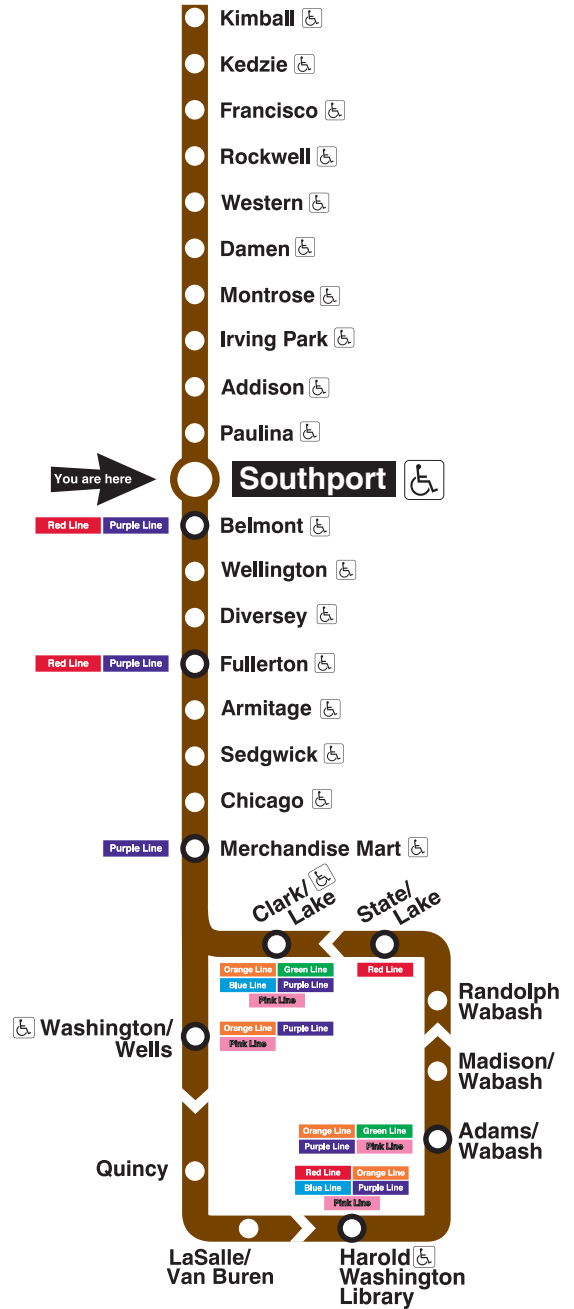

To Belmont - Loop

Weekdays	Saturdays	Sundays
4:14am first train to Loop	4:14am first train to Loop	5:14am first train to Belmont
4:29am 4:44	4:29am 4:44 4:59	5:34am 5:54
4:55am	5:14am 5:29 5:42	6:14am 6:29 6:44
every 3 to 10 minutes until 9:00am	every 10 to 12 minutes until 8:00am	7:02am 7:17
every 7 to 10 minutes until 4:00pm	every 10 minutes until 7:00am	6:59am first train to Loop
every 4 to 8 minutes until 7:00pm	every 10 minutes until 12:00am	7:14am 7:29
every 8 to 12 minutes until 12:00am	every 10 to 12 minutes until 11:15pm	7:40am
12:14am 12:29 12:44 12:59	12:14am 12:29 12:44 12:59	11:30pm 11:44
1:14am last train to Loop	1:14am last train to Loop	11:59pm last train to Loop
1:34am 1:54	1:34am 1:54	12:14am 12:29
2:14am last train to Belmont	2:14am last train to Belmont	12:44am last train to Belmont

Travel Information:

- Phone: 312-836-7000
- TTY: 312-836-4949
- Website: transitchicago.com

Customer Information:

- Phone: 1-888-YOUR-CTA (1-888-968-7282)
- TTY: 1-888-CTA-TTY1 (1-888-282-8891)
- Website: transitchicago.com