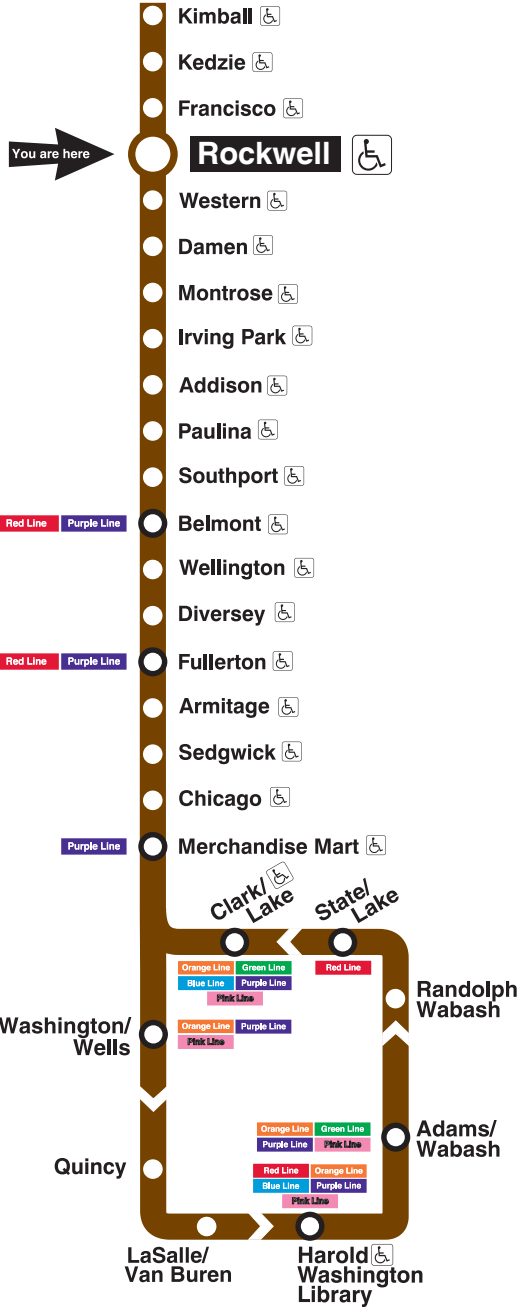

To Belmont - Loop

Weekdays	Saturdays	Sundays
4:04am first train 4:16am 4:28 4:40 4:52 5:05am	4:04am first train 4:19am 4:34 4:49 5:04am 5:19 5:34 5:49 6:05am	5:04am first train 5:19am 5:34 5:49 6:04am 6:19 6:34 6:49 7:05am
every 3 to 10 minutes until 9:00am	every 10 to 12 minutes until 9:00am	every 10 to 12 minutes until 10:00am
every 7 to 8 minutes until 3:00pm	every 7 to 8 minutes until 7:00pm	every 10 minutes until 6:00pm
every 4 to 8 minutes until 6:00pm	every 10 minutes until 2:04am	every 12 minutes until 1:05pm
every 7 to 12 minutes until 12:05am	every 10 minutes until 12:05am	every 12 minutes until 11:05pm
12:19am 12:34 12:49 1:04am last train to Loop 1:34am 2:04am last train to Belmont	12:19am 12:34 12:49 1:04am last train to Loop 1:34am 2:04am last train to Belmont	11:19pm 11:34 11:49 12:04am 12:19 12:34 12:49 1:04am last train

Travel Information:

- Phone: 312-836-7000
- TTY: 312-836-4949
- Website: transitchicago.com

Customer Information:

- Phone: 1-888-YOUR-CTA (1-888-968-7282)
- TTY: 1-888-CTA-TTY1 (1-888-282-8891)
- Website: transitchicago.com

Train Tracker Real-Time Arrivals:

- For next train arrival times on your computer or smartphone, visit transitchicago.com/traintracker.
- For next train arrival times on your mobile phone, text CTATRAIN ROCK to 41411.