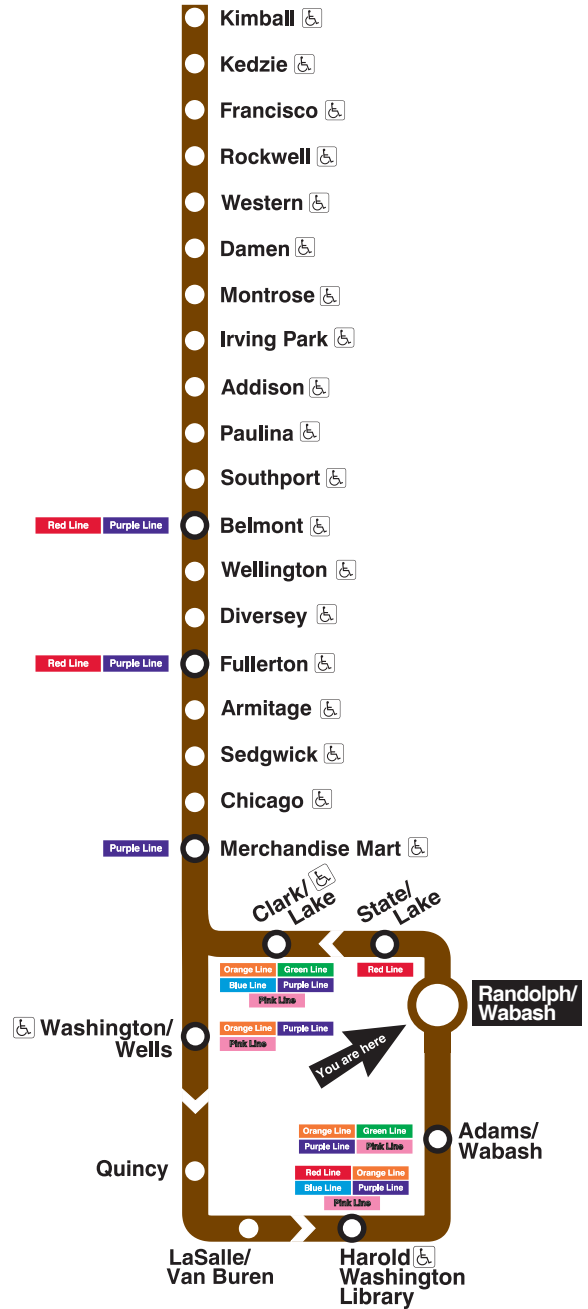

Randolph/Wabash

Station Timetable

Brown Line Trains

To Kimball

Weekdays	Saturdays	Sundays
4:40am first train	4:40am 4:55 first trains	5:40am 5:55 first trains
4:50am	5:10am 5:25 5:40 5:55	6:10am 6:25 6:40 6:55
every 10 to 12 minutes until	6:10am 6:25 6:40am	7:10am 7:25 7:40am
6:00am	every 10 to 12 minutes until	every 10 to 12 minutes until
every 2 to 10 minutes until		
10:00am	9:00am	11:00am
every 7 to 8 minutes until	every 7 to 10 minutes until	every 10 minutes until
4:00pm	8:00pm	6:00pm
every 4 to 7 minutes until		
7:00pm	every 10 minutes until	every 10 to 12 minutes until
12:40am	12:40am	11:40pm
12:55am	12:55am	11:55pm
1:10am 1:25	1:10am 1:25	12:10am 12:25 12:40 12:55
1:40am last train	1:40am last train	1:40am last train

Travel Information:

- Phone: 312-836-7000
- TTY: 312-836-4949
- Website: transitchicago.com

Customer Information:

- Phone: 1-888-YOUR-CTA (1-888-968-7282)
- TTY: 1-888-CTA-TTY1 (1-888-282-8891)
- Website: transitchicago.com

Train Tracker Real-Time Arrivals:

- For next train arrival times on your computer or smartphone, visit transitchicago.com/traintracker.
- For next train arrival times on your mobile phone, text CTATRAIN RAND to 41411.