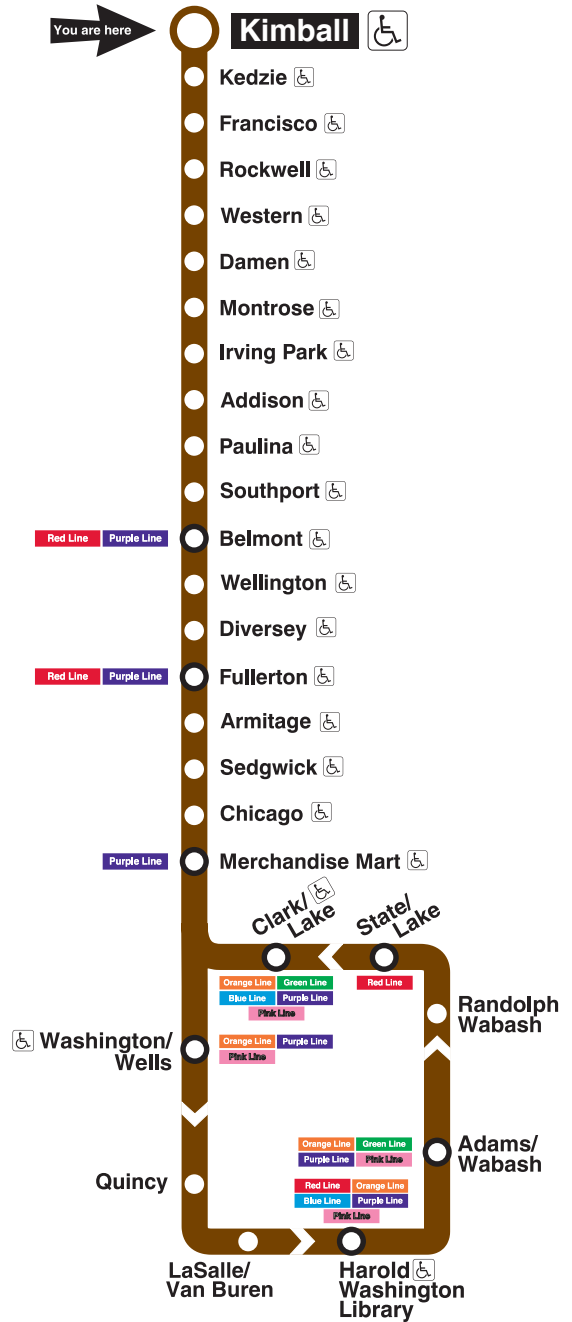

Kimball

Station Timetable

Brown Line Trains

To Belmont - Loop

Weekdays	Saturdays	Sundays
4:00am first train	4:00am first train	5:00am first train
4:12am 4:24 4:36 4:48	4:15am 4:30 4:45	5:15am 5:30 5:45
5:00am	5:00am 5:15 5:30 5:45	6:00am 6:15 6:30 6:45
6:00am	6:00am	7:00am
every 3 to 10 minutes until	every 10 to 12 minutes until	every 12 minutes until
9:00am	9:00am	10:00am
every 7 to 8 minutes until	every 7 to 8 minutes until	every 10 minutes until
3:00pm	7:00pm	6:00pm
every 4 to 8 minutes until	every 10 minutes until	every 12 minutes until
6:00pm	12:00am	11:00pm
every 7 to 12 minutes until	12:00am 12:30 12:45	11:00pm 11:30 11:45
12:00am	12:15am 12:30 12:45	11:00pm 11:30 11:45
12:15am 12:30 12:45	1:00am last train to Loop	12:00am 12:15 12:30 12:45
1:00am last train to Loop	1:30am last train to Belmont	1:00am last train
1:30am	2:00am last train to Belmont	
2:00am last train to Belmont		

Travel Information:

- Phone: 312-836-7000
- TTY: 312-836-4949
- Website: transitchicago.com

Customer Information:

- Phone: 1-888-YOUR-CTA (1-888-968-7282)
- TTY: 1-888-CTA-TTY1 (1-888-282-8891)
- Website: transitchicago.com