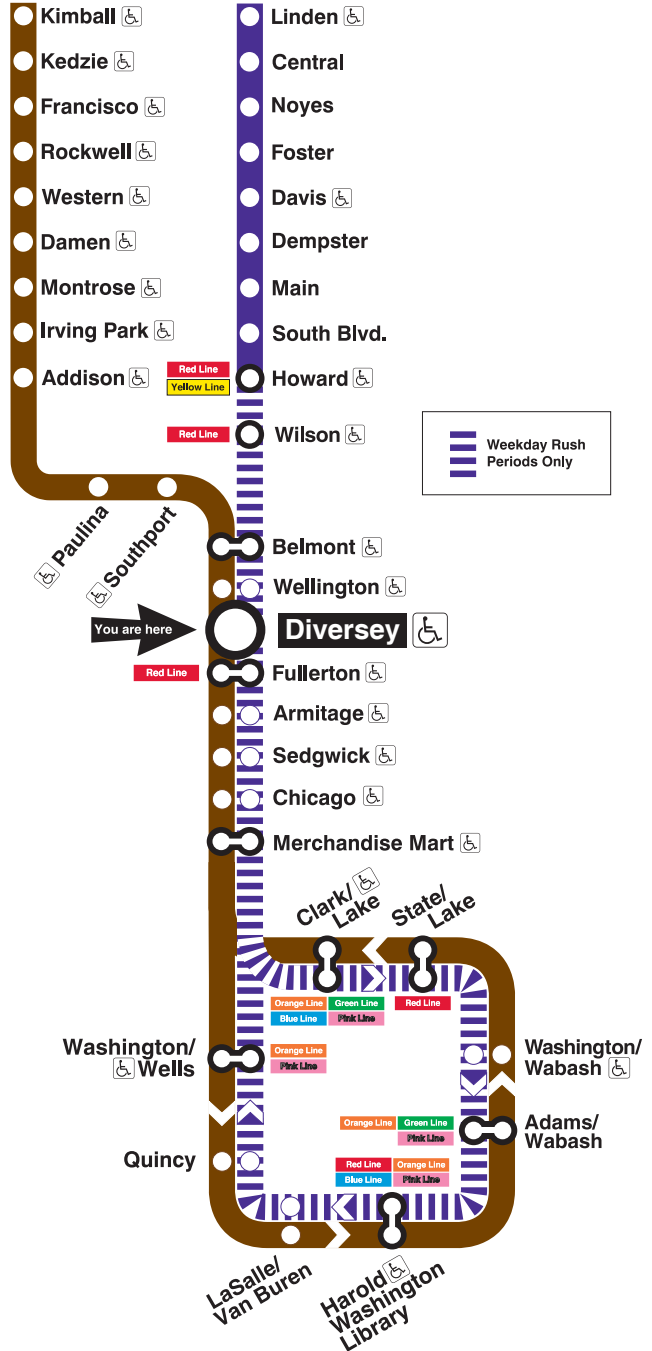

Purple Line Trains

To Linden

Weekdays	
6:24am	first train for AM rush
6:39am	6:54
7:09am	7:22 7:34 7:46 7:58
8:09am	8:22 8:33 8:43 8:53
9:02am	9:11 9:20 9:30 9:40 9:50
10:00am	10:10 10:21
10:32am	last train for AM rush
3:33pm	3:48
4:03pm	4:18 4:31 4:44 4:56
5:08pm	5:14 5:19 5:25 5:29 5:34 5:38 5:43 5:49 5:55
6:03pm	6:11 6:20 6:31 6:44 6:57
7:10pm	7:23
7:35pm	last train for PM rush

To Loop

Weekdays	
5:45am	first train for AM rush
6:00am	6:15 6:30 6:42 6:54
7:06am	7:17 7:28 7:40 7:51
8:01am	8:10 8:19 8:28 8:37 8:47 8:57
9:07am	9:17 9:27 9:39
9:51am	last train for AM rush
2:52pm	first train for PM rush
3:07pm	3:22 3:37 3:50
4:02pm	4:14 4:25 4:30 4:35 4:40 4:44 4:48 4:52 4:57
5:04pm	5:10 5:18 5:27 5:37 5:49
6:02pm	6:15 6:29 6:42
6:54pm	last train for PM rush

Purple Line service operates to Loop during weekday rush periods only. During all other times, take a Brown Line train toward Kimball to Fullerton or Belmont and transfer to a Red Line train toward Howard. Transfer at Howard for Purple Line service.

Travel Information:

- Phone: 312-836-7000
- TTY: 312-836-4949
- Website: transitchicago.com

Customer Information:

- Phone: 1-888-YOUR-CTA (1-888-968-7282)
- TTY: 1-888-CTA-TTY1 (1-888-282-8891)
- Website: transitchicago.com

Train Tracker Real-Time Arrivals:

- For next train arrival times on your computer or smartphone, visit transitchicago.com/traintracker.
- For next train arrival times on your mobile phone, text CTATRAIN DIVR to 41411.
- Message and data rates may apply. Check with your mobile carrier first.