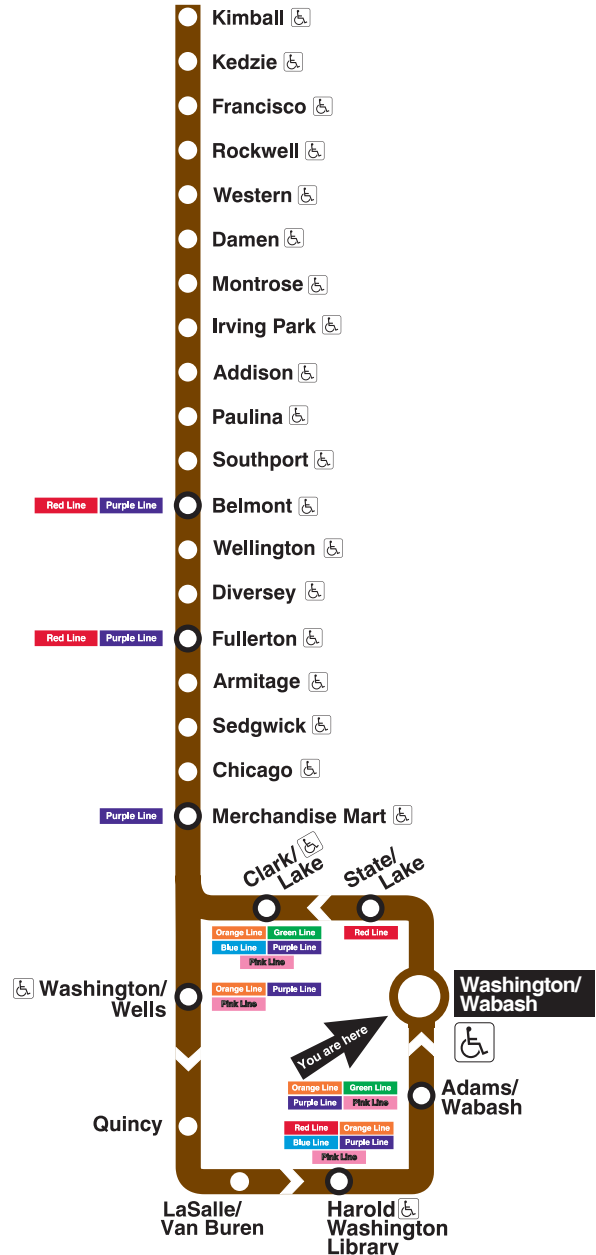

Washington/Wabash

Station Timetable

Brown Line Trains

To Kimball

Weekdays	Saturdays	Sundays
4:39am first train	4:39am 4:54 first trains	5:39am 5:54 first trains
4:50am	5:09am 5:24 5:39 5:54	6:09am 6:24 6:39 6:54
every 10 to 12 minutes until 6:00am	6:09am 6:24 6:40am	7:09am 7:24 7:40am
every 2 to 9 minutes until 10:00am	every 10 to 12 minutes until 9:00am	every 10 to 12 minutes until 11:00am
every 7 to 8 minutes until 4:00pm	every 7 to 10 minutes until 8:00pm	every 10 minutes until 6:00pm
every 4 to 8 minutes until 7:00pm	every 10 minutes until 12:40am	every 10 to 12 minutes until 11:40pm
every 7 to 12 minutes until 12:40am	12:40am 12:54am 1:09am 1:24 last train	12:09am 12:24 12:39 12:54 last train
1:09am 1:24 last train	1:09am 1:24 last train	1:09am 1:24 last train