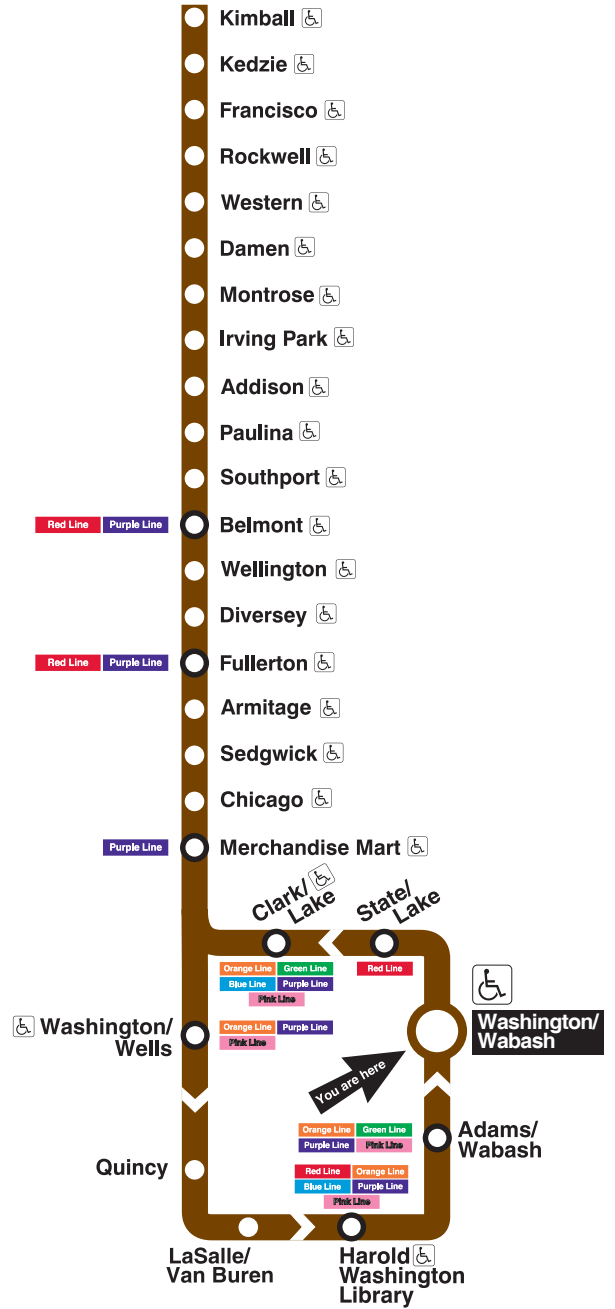

Washington/Wabash

Station Timetable

Brown Line Trains

To Kimball

Weekdays	Saturdays	Sundays
4:40am first train	4:40am 4:55 first trains	5:40am 5:55 first trains
4:50am	5:10am 5:25 5:40 5:55	6:10am 6:25 6:40 6:55
every 10 to 12 minutes until	6:10am 6:25	7:10am 7:25
6:00am	6:40am	7:40am
every 2 to 10 minutes until	every 10 to 12 minutes until	every 10 to 12 minutes until
10:00am	9:00am	11:00am
every 7 to 8 minutes until	every 7 to 10 minutes until	every 10 minutes until
4:00pm	8:00pm	6:00pm
every 4 to 7 minutes until	every 10 minutes until	every 10 to 12 minutes until
7:00pm	12:40am	11:40pm
every 7 to 12 minutes until	12:40am	11:55pm
12:40am	12:55am	12:10am 12:25 12:40 12:55
12:55am	1:10am 1:25	1:10am 1:25
1:10am 1:25	1:40am last train	1:40am last train
1:40am last train		