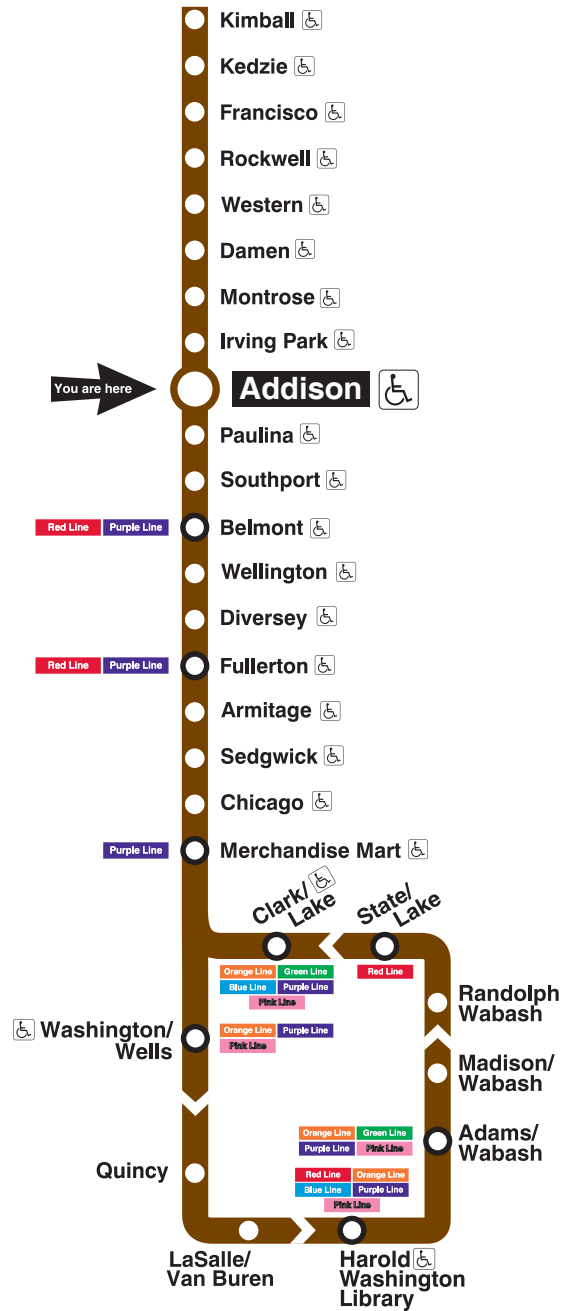

Addison

Station Timetable

Brown Line Trains

To Kimball

Weekdays	Saturdays	Sundays
5:04am first train	5:04am first train	5:30am 5:50 first trains
5:19am 5:34 5:44 5:54	5:19am 5:34 5:49	6:10am 6:30 6:45
6:05am	6:04am 6:19 6:33 6:46	7:00am 7:15 7:30 7:49
	6:55am	8:04am 8:19
		8:30am
every 3 to 10 minutes until 10:00am	every 10 to 12 minutes until 9:00am	every 12 minutes until 12:00pm
every 7 to 10 minutes until 5:00pm	every 10 minutes until 12:00am	
every 4 to 8 minutes until 8:00pm	every 10 to 14 minutes until 2:30am	every 10 to 13 minutes until 1:00am
1:05am 1:19am 1:34 1:49 1:52 2:04am 2:10 2:30am last train	1:20am 1:34am 1:49 1:52 2:04am 2:10 2:30am last train	12:20am 12:27am 12:34 12:42 12:49 1:00am last train

To Belmont - Loop

Weekdays	Saturdays	Sundays
4:11am first train to Loop	4:11am first train to Loop	5:11am first train to Belmont
4:26am 4:41	4:26am 4:41 4:56	5:31am 5:51
4:50am	5:11am 5:26 5:39	6:11am 6:26 6:41 6:59
	5:50am	7:14am
		6:56am first train to Loop
		7:11am 7:26
		7:35am
every 3 to 10 minutes until 9:00am	every 10 to 12 minutes until 8:00am	every 10 to 12 minutes until 11:15pm
every 7 to 10 minutes until 5:00pm		
every 4 to 8 minutes until 7:00pm		
every 8 to 12 minutes until 12:00am	11:48pm 11:59pm	11:27pm 11:41
12:11am 12:26 12:41 12:56 1:11am last train to Loop 1:31am 1:51 last train to Belmont	12:11am 12:26 12:41 12:56 1:11am last train to Loop 1:31am 1:51 last train to Belmont	11:56pm last train to Loop 12:11am 12:26 last train to Belmont