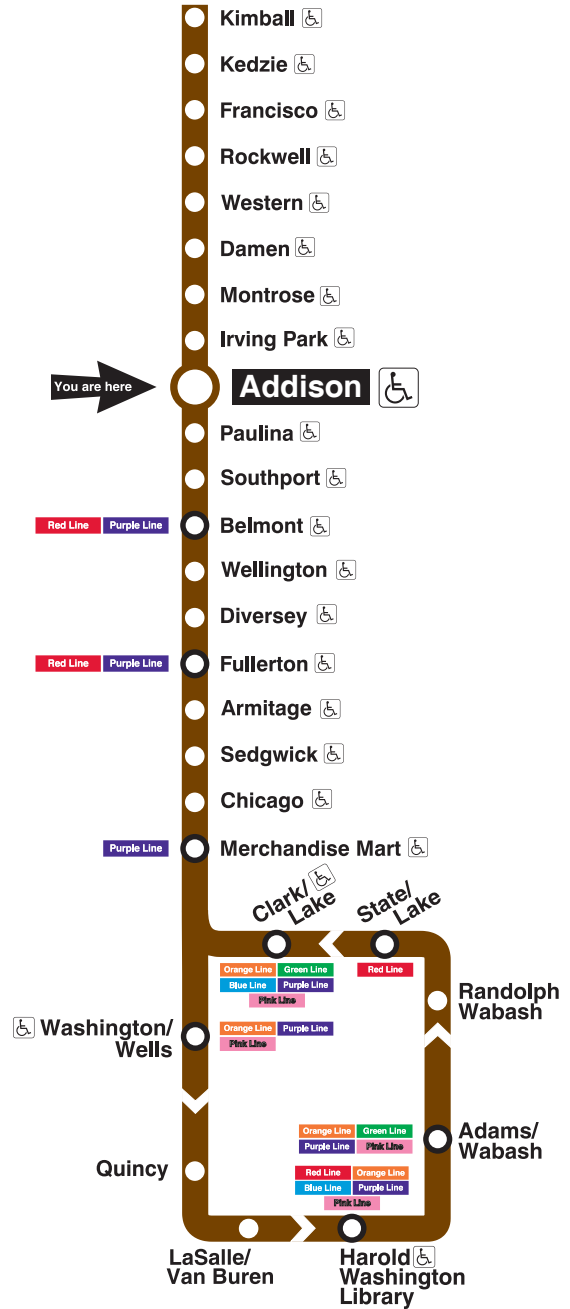

To Belmont - Loop

Weekdays	Saturdays	Sundays
4:11am first train	4:11am first train	5:11am first train
4:23am 4:35 4:47 4:59	4:26am 4:41 4:56	5:26am 5:41 5:56
5:10am	5:11am 5:26 5:41 5:56	6:11am 6:26 6:41 6:56
6:10am	6:10am	7:10am
every 3 to 10 minutes until	every 10 to 12 minutes until	every 12 minutes until
9:00am	9:00am	10:00am
every 7 to 8 minutes until	every 7 to 8 minutes until	every 10 minutes until
3:00pm	7:00pm	6:00pm
every 4 to 8 minutes until	every 7 to 10 minutes until	every 10 to 12 minutes until
6:00pm	12:10am 12:26am 12:41 12:56	11:10pm 11:26pm 11:41 11:56
12:10am 12:26am 12:41 12:56	1:11am 1:41am last train to Loop	12:11am 12:26 12:41 12:56
1:11am 1:41am last train to Belmont	2:11am 2:11am last train to Belmont	1:11am 1:11am last train

Travel Information:

- Phone: 312-836-7000
- TTY: 312-836-4949
- Website: transitchicago.com

Customer Information:

- Phone: 1-888-YOUR-CTA (1-888-968-7282)
- TTY: 1-888-CTA-TTY1 (1-888-282-8891)
- Website: transitchicago.com

Train Tracker Real-Time Arrivals:

- For next train arrival times on your computer or smartphone, visit transitchicago.com/traintracker.
- For next train arrival times on your mobile phone, text CTATRAIN ADBR to 41411.