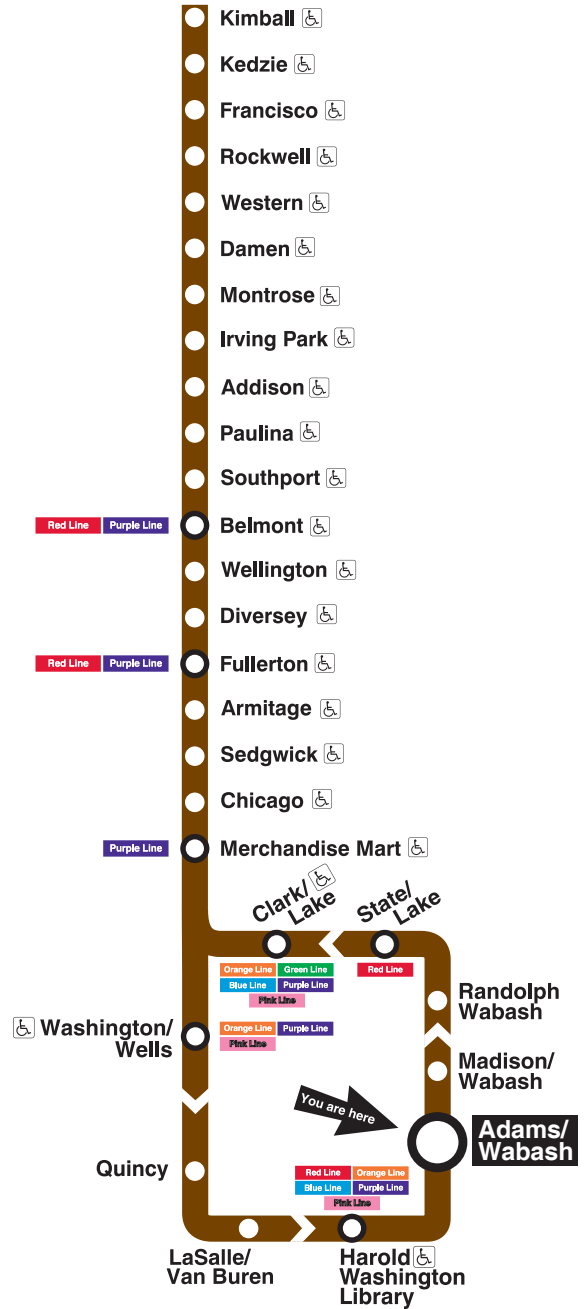

Adams/Wabash

Station Timetable

Brown Line Trains

To Kimball

Weekdays	Saturdays	Sundays
4:38am 4:53 first train	4:38am 4:53 first train	7:23am first train
5:05am	5:08am 5:23 5:38 5:53	7:38am 7:53
every 10 minutes until	6:05am	8:05am
7:00am	every 12 to 13 minutes until	every 12 minutes until
every 3 to 9 minutes until		
10:00am	8:00am	12:00pm
every 7 to 10 minutes until		
4:00pm	every 10 minutes until	every 10 minutes until
every 4 to 9 minutes until		
8:00pm	every 10 minutes until	7:00pm
every 10 to 12 minutes until		
12:35am	12:15am	every 12 to 13 minutes until
12:53am	12:26am 12:38 12:53	
1:08am 1:23	1:08am 1:23	11:55pm
1:38am last train	1:38am last train	12:08am 12:23 last trains