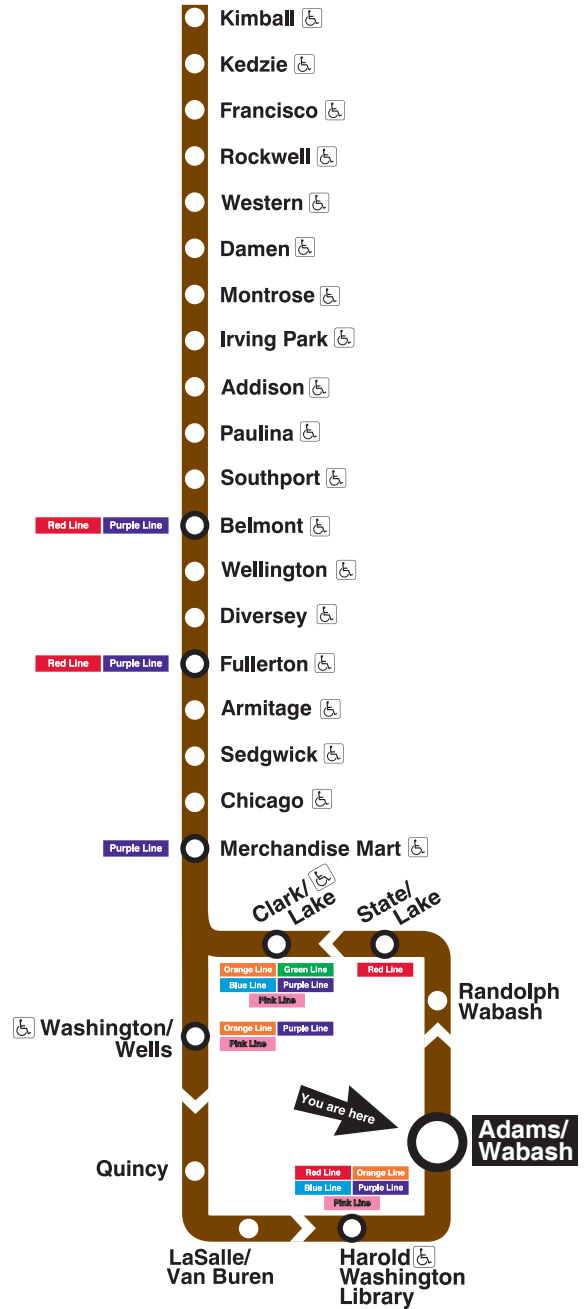

Adams/Wabash

Station Timetable

Brown Line Trains

To Kimball

Weekdays	Saturdays	Sundays
4:38am 4:50 first trains	4:38am 4:53 first trains	5:38am 5:53 first trains
5:00am	5:08am 5:23 5:38 5:53	6:08am 6:23 6:38 6:53
every 10 to 12 minutes until	6:08am 6:23	7:08am 7:23
6:00am	6:35am	7:35am
every 2 to 8 minutes until	every 10 to 12 minutes until	every 10 to 12 minutes until
10:00am	9:00am	11:00am
every 7 to 8 minutes until	every 7 to 10 minutes until	every 10 minutes until
4:00pm	8:00pm	6:00pm
every 4 to 8 minutes until	every 10 minutes until	every 10 to 12 minutes until
7:00pm	every 10 minutes until	every 10 to 12 minutes until
12:35am	12:35am	11:35pm
12:53am	12:53am	11:53pm
1:08am 1:23	1:08am 1:23	12:08am 12:23 12:38 12:53
1:38am last train	1:38am last train	1:08am 1:23 last train
		1:38am last train

Travel Information:

- Phone: 312-836-7000
- TTY: 312-836-4949
- Website: transitchicago.com

Customer Information:

- Phone: 1-888-YOUR-CTA (1-888-968-7282)
- TTY: 1-888-CTA-TTY1 (1-888-282-8891)
- Website: transitchicago.com

Train Tracker Real-Time Arrivals:

- For next train arrival times on your computer or smartphone, visit transitchicago.com/traintracker.
- For next train arrival times on your mobile phone, text CTATRAIN ADAM to 41411.