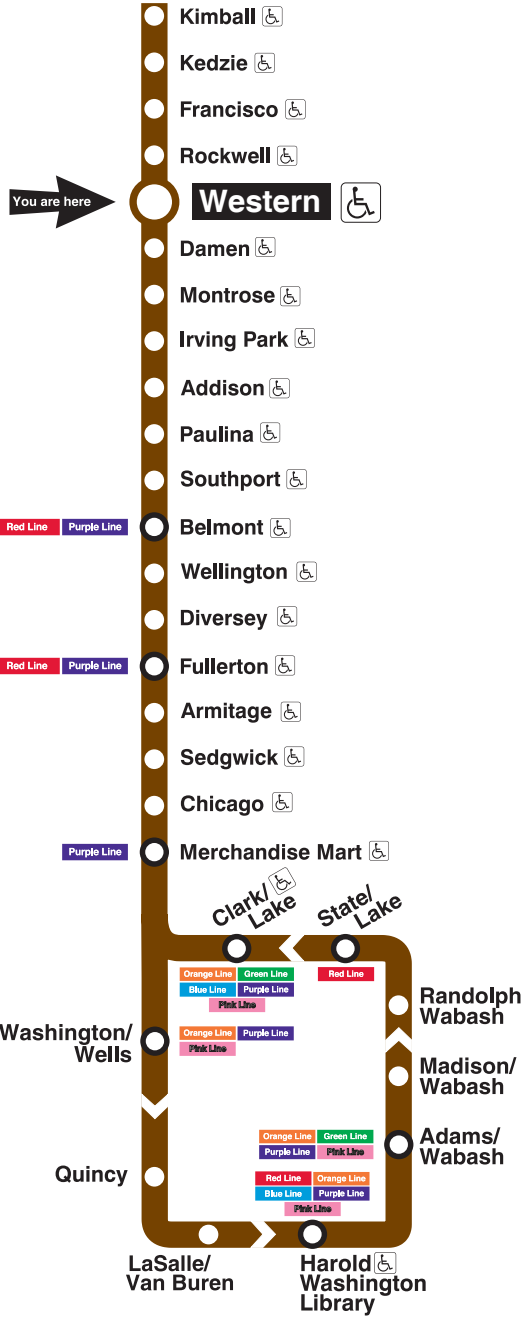

Weekdays	Saturdays	Sundays
5:15am first train	5:15am first train	6:15am first train
5:27am 5:39 5:51	5:30am 5:45	6:30am 6:45
6:03am	6:00am 6:15 6:30 6:45	7:00am 7:15 7:30 7:45
6:15am	7:00am	8:00am 8:15
	7:15am	8:30am
every 3 to 10 minutes until	every 10 to 12 minutes until	every 12 minutes until
11:00am		
every 7 to 8 minutes until	11:00am	
4:00pm	every 7 to 8 minutes until	11:00am
every 4 to 8 minutes until	8:00pm	
8:00pm	every 10 to 14 minutes until	every 10 to 12 minutes until
1:15am	1:30am	12:15am
1:30am 1:45	1:45am	12:30am 12:45
2:00am 2:05 2:15	2:00am 2:05 2:15	1:00am 1:15 1:30 1:45
2:35am last train	2:35am last train	2:00am 2:15 last trains

To Belmont - Loop

Weekdays	Saturdays	Sundays
4:06am first train	4:06am first train	5:06am first train
4:18am 4:30 4:42 4:54	4:21am 4:36 4:51	5:21am 5:36 5:51
5:05am	5:06am 5:21 5:36 5:51	6:06am 6:21 6:36 6:51
	6:05am	7:06am
		7:20am
every 3 to 10 minutes until	every 10 to 12 minutes until	every 10 to 12 minutes until
9:00am		
every 7 to 8 minutes until	9:00am	11:00am
3:00pm	every 7 to 8 minutes until	every 10 minutes until
every 4 to 9 minutes until	7:00pm	6:00pm
6:00pm	every 10 minutes until	every 10 to 12 minutes until
12:05am		
12:21am 12:36 12:51	11:55pm	11:05pm
1:06am last train to Loop	12:06am 12:21 12:36 12:51	11:21pm 11:36 11:51
1:36am last train to Belmont	1:06am last train to Loop	12:15am 12:21 12:36 12:51
2:06am last train to Belmont	1:36am last train to Belmont	1:06am last train

Travel Information:

- Phone: 312-836-7000
- TTY: 312-836-4949
- Website: transitchicago.com

Customer Information:

- Phone: 1-888-YOUR-CTA (1-888-968-7282)
- TTY: 1-888-CTA-TTY1 (1-888-282-8891)
- Website: transitchicago.com

Train Tracker Real-Time Arrivals:

For next train arrival times on your computer or smartphone, visit transitchicago.com/traintracker.

For next train arrival times on your mobile phone, text CTATRAIN WESB to 41411.