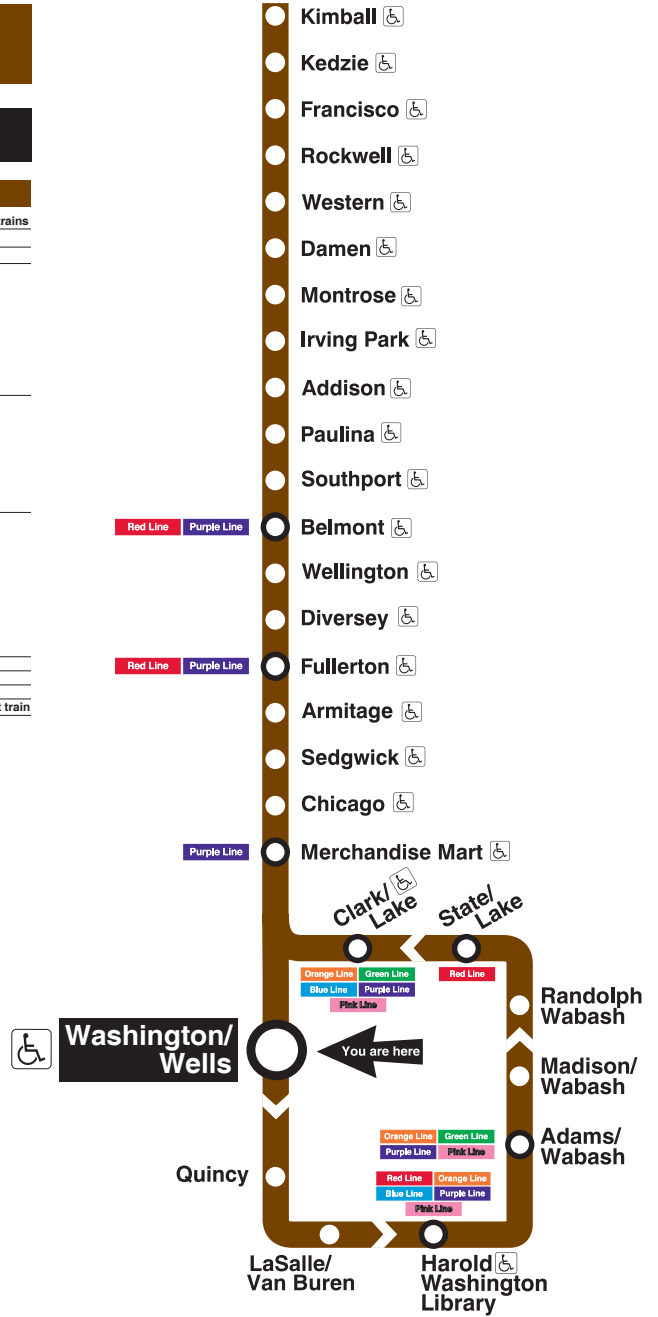

Brown Line

Washington/Wells

Station Timetable

Brown Line Trains

To Kimball

Weekdays	Saturdays	Sundays
4:35am 4:47 first trains	4:35am 4:50 first trains	5:35am 5:50 first trains
5:00am	5:05am 5:20 5:35 5:50	6:05am 6:20 6:35 6:50
every 9 to 12 minutes until	6:05am 6:20	7:05am 7:20 7:35 7:50
7:00am	6:35am	8:00am
every 3 to 8 minutes until	every 10 to 12 minutes until	every 12 minutes until
10:00am	9:00am	11:00am
every 7 to 8 minutes until	every 7 to 10 minutes until	every 10 minutes until
4:00pm	8:00pm	7:00pm
every 4 to 8 minutes until		
10:00pm	every 10 minutes until	every 10 to 12 minutes until
every 7 to 12 minutes until		
12:35am	12:05am	11:35pm
12:50am	12:16am 12:26 12:36 12:50	11:50pm
1:05am 1:20	1:05am 1:20	12:05am 12:20 12:35 12:50
1:35am last train	1:35am last train	1:05am 1:20
		1:35am last train

Travel Information:

Phone: 312-836-7000

TTY: 312-836-4949

Website: transitchicago.com

Customer Information:

Phone: 1-888-YOUR-CTA (1-888-968-7282)

TTY: 1-888-CTA-TTY1 (1-888-282-8891)

Website: transitchicago.com

Train Tracker Real-Time Arrivals:

For next train arrival times on your computer or smartphone, visit transitchicago.com/traintracker.

For next train arrival times on your mobile phone, text CTATRAIN WASW to 41411.