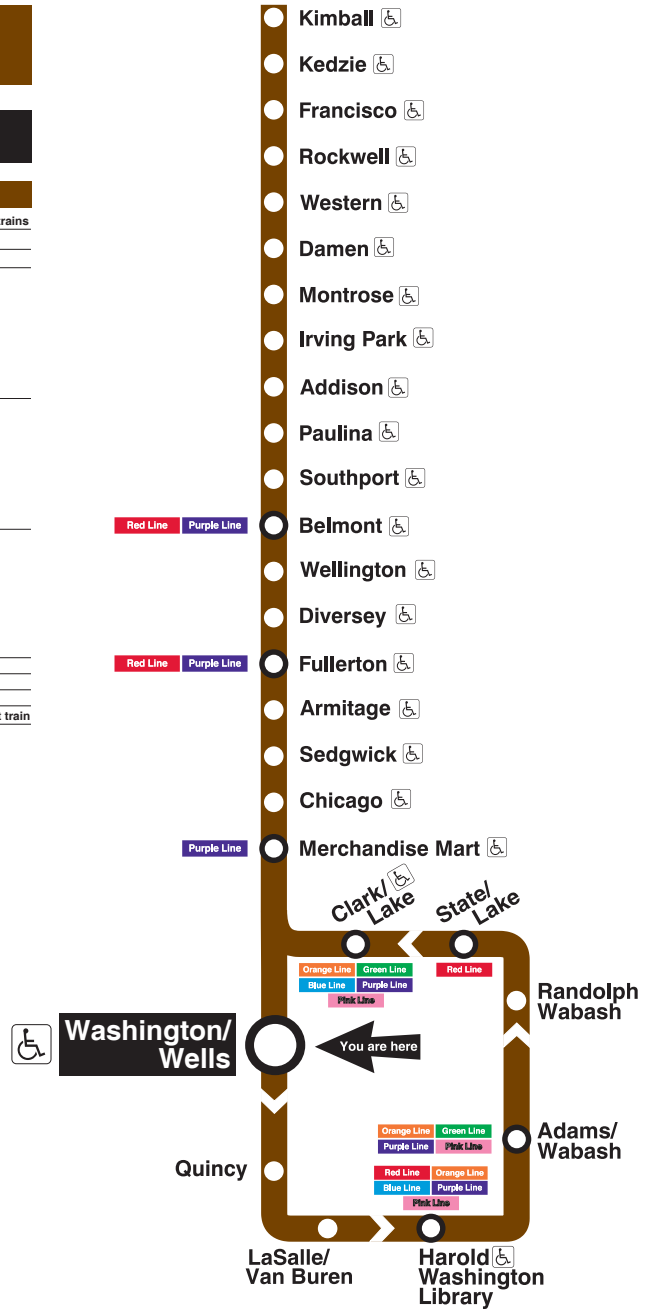

Washington/Wells

Station Timetable

Brown Line Trains

To Kimball

Weekdays	Saturdays	Sundays
4:33am first train	4:33am 4:48 first trains	5:33am 5:48 first trains
4:45am	5:03am 5:18 5:33 5:48	6:03am 6:18 6:33 6:48
every 10 to 12 minutes until 7:00am	every 10 to 12 minutes until 9:00am	every 10 to 12 minutes until 11:00am
every 3 to 8 minutes until 7:00am		
10:00am		
every 7 to 8 minutes until 4:00pm	every 7 to 10 minutes until 8:00pm	every 10 minutes until 6:00pm
4:00pm		
every 4 to 8 minutes until 7:00pm	every 10 minutes until 7:00pm	every 10 to 12 minutes until 11:30pm
7:00pm		
every 7 to 12 minutes until 12:30am	every 10 minutes until 12:30am	every 10 to 12 minutes until 11:30pm
12:30am	12:30am	11:48pm
12:48am	12:48am	12:03am 12:18 12:33 12:48
1:03am 1:18 last train	1:03am 1:18 last train	1:03am 1:18 last train
1:33am	1:33am	1:33am

Travel Information:

- Phone: 312-836-7000
- TTY: 312-836-4949
- Website: transitchicago.com

Customer Information:

- Phone: 1-888-YOUR-CTA (1-888-968-7282)
- TTY: 1-888-CTA-TTY1 (1-888-282-8891)
- Website: transitchicago.com

Train Tracker Real-Time Arrivals:

- For next train arrival times on your computer or smartphone, visit transitchicago.com/traintracker.
- For next train arrival times on your mobile phone, text CTATRAIN WASW to 41411.