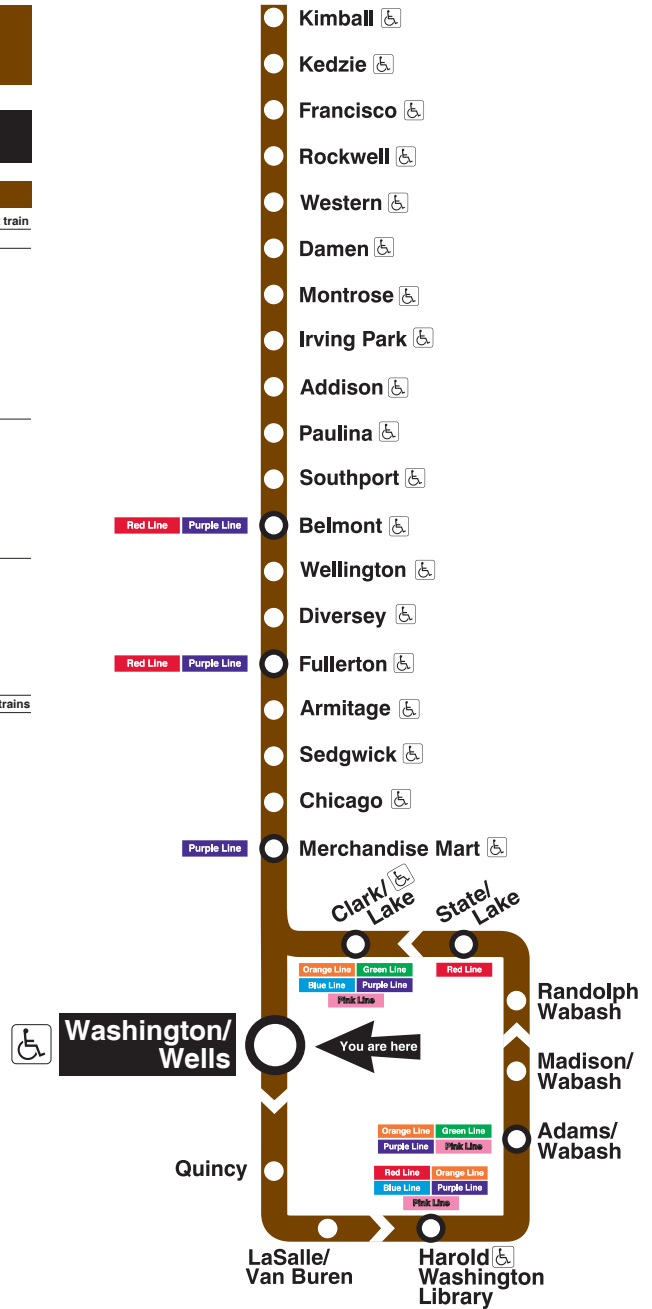

Washington/Wells

Station Timetable

Brown Line Trains

To Kimball

Weekdays	Saturdays	Sundays
4:33am 4:48 first trains	4:33am 4:48 first trains	7:18am first train
5:00am	5:03am 5:18 5:33 5:48	7:33am 7:48
every 5 to 10 minutes until	6:00am	8:00am
7:00am	every 12 to 13 minutes until	every 12 minutes until
every 3 to 8 minutes until		
10:00am		12:00pm
every 7 to 10 minutes until	8:00am	every 10 minutes until
4:00pm		
every 4 to 9 minutes until	every 10 minutes until	7:00pm
8:00pm		
every 10 to 12 minutes until		every 12 to 13 minutes until
12:30am	12:10am	
12:48am	12:22am 12:34 12:48	
1:03am 1:18	1:03am 1:18	11:50pm
1:33am last train	1:33am last train	12:03am 12:18 last trains