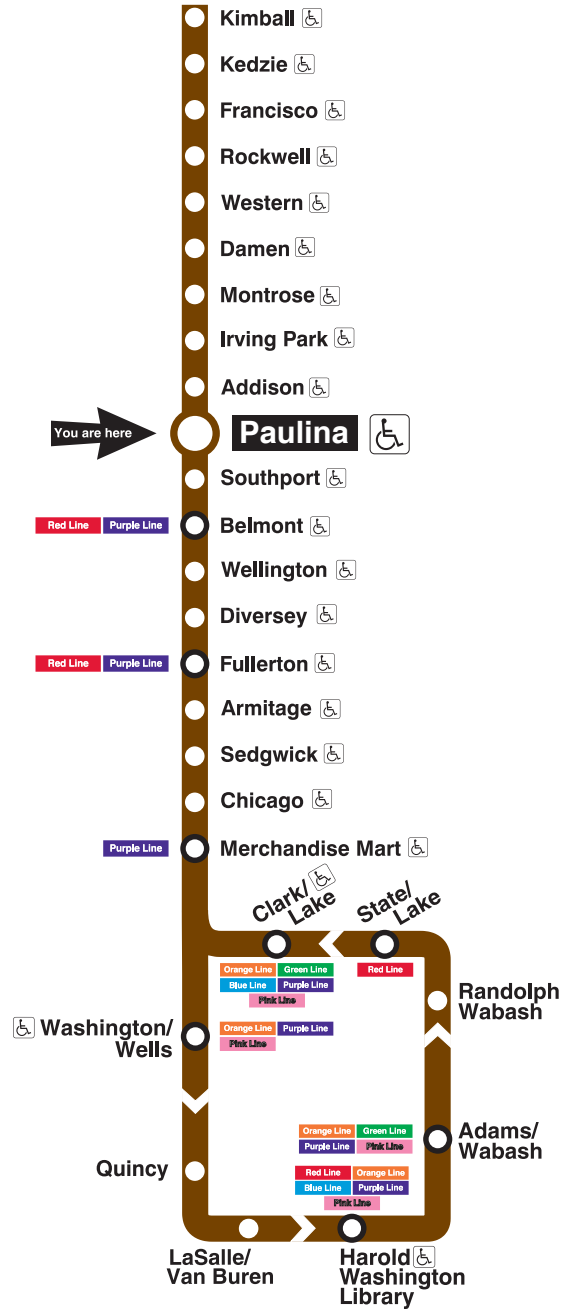

To Belmont - Loop

Weekdays	Saturdays	Sundays
4:13am first train	4:13am first train	5:13am first train
4:25am 4:37 4:49	4:28am 4:43 4:58	5:28am 5:43 5:58
5:01am	5:13am 5:28 5:43 5:58	6:13am 6:28 6:43 6:58
5:10am	6:10am	7:10am
every 3 to 10 minutes until	every 10 to 12 minutes until	every 10 to 12 minutes until
9:00am		
every 7 to 8 minutes until		
9:00am	9:00am	11:00am
3:00pm	every 7 to 10 minutes until	every 10 minutes until
3:00pm	8:00pm	6:00pm
every 4 to 8 minutes until		
6:00pm	every 10 minutes until	every 10 to 12 minutes until
12:10am	12:10am	11:10pm
12:28am 12:43 12:58	12:28am 12:43 12:58	11:28pm 11:43 11:58
1:13am last train to Loop	1:13am last train to Loop	12:13am 12:28 12:43 12:58
1:43am	1:43am	1:13am last train
2:13am last train to Belmont	2:13am last train to Belmont	

Travel Information:

- Phone: 312-836-7000
- TTY: 312-836-4949
- Website: transitchicago.com

Customer Information:

- Phone: 1-888-YOUR-CTA (1-888-968-7282)
- TTY: 1-888-CTA-TTY1 (1-888-282-8891)
- Website: transitchicago.com

Train Tracker Real-Time Arrivals:

- For next train arrival times on your computer or smartphone, visit transitchicago.com/traintracker.
- For next train arrival times on your mobile phone, text CTATRAIN PAUL to 41411.