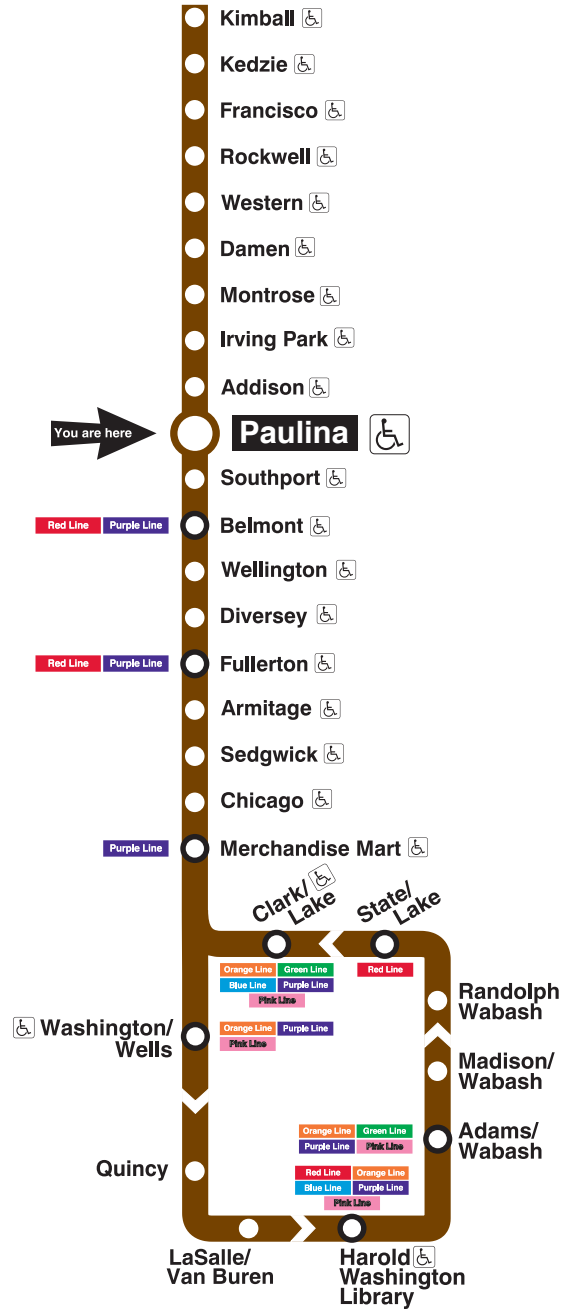

Paulina

Station Timetable

Brown Line Trains

To Kimball

Weekdays	Saturdays	Sundays
5:03am first train	5:03am first train	5:29am first train
5:18am 5:33 5:43 5:53	5:18am 5:31 5:48	6:09am 6:29 6:44 6:59
6:00am	6:03am 6:18 6:31 6:44	7:14am 7:29 7:48
every 3 to 10 minutes until	6:55am	8:03am 8:18 8:30
10:00am	every 10 to 12 minutes until	8:40am
every 7 to 10 minutes until	9:00am	every 12 minutes until
5:00pm	every 10 minutes until	12:00pm
every 4 to 8 minutes until	12:00am	every 10 to 13 minutes until
8:00pm	every 10 to 12 minutes until	
every 9 to 12 minutes until		
1:00am	1:00am	12:20am
1:18am 1:33 1:48 1:51	1:18am 1:33 1:48 1:51	12:26am 12:33 12:41 12:48
2:03am 2:09	2:03am 2:09	12:59am last train
2:29am last train	2:29am last train	

To Belmont - Loop

Weekdays	Saturdays	Sundays
4:13am first train to Loop	4:13am first train to Loop	5:13am first train to Belmont
4:28am 4:43	4:28am 4:43 4:58	5:33am 5:53
4:50am	5:13am 5:28 5:41	6:13am 6:28 6:43
every 3 to 10 minutes until	5:55am	7:01am 7:16
9:00am	every 10 to 12 minutes until	6:58am first train to Loop
every 7 to 10 minutes until	8:00am	7:13am 7:28
4:00pm	every 10 minutes until	7:40am
every 4 to 8 minutes until		
7:00pm		
every 8 to 12 minutes until		
12:00am	11:50pm	11:15pm
12:13am 12:28 12:43 12:58	12:01am	11:29pm 11:43
1:13am last train to the Loop	12:13am 12:28 12:43 12:58	11:58pm last train to Loop
1:33am 1:53	1:13am 1:33 1:53	12:13am 12:28
2:13am last train to Belmont	2:13am last train to Belmont	12:43am last train to Belmont