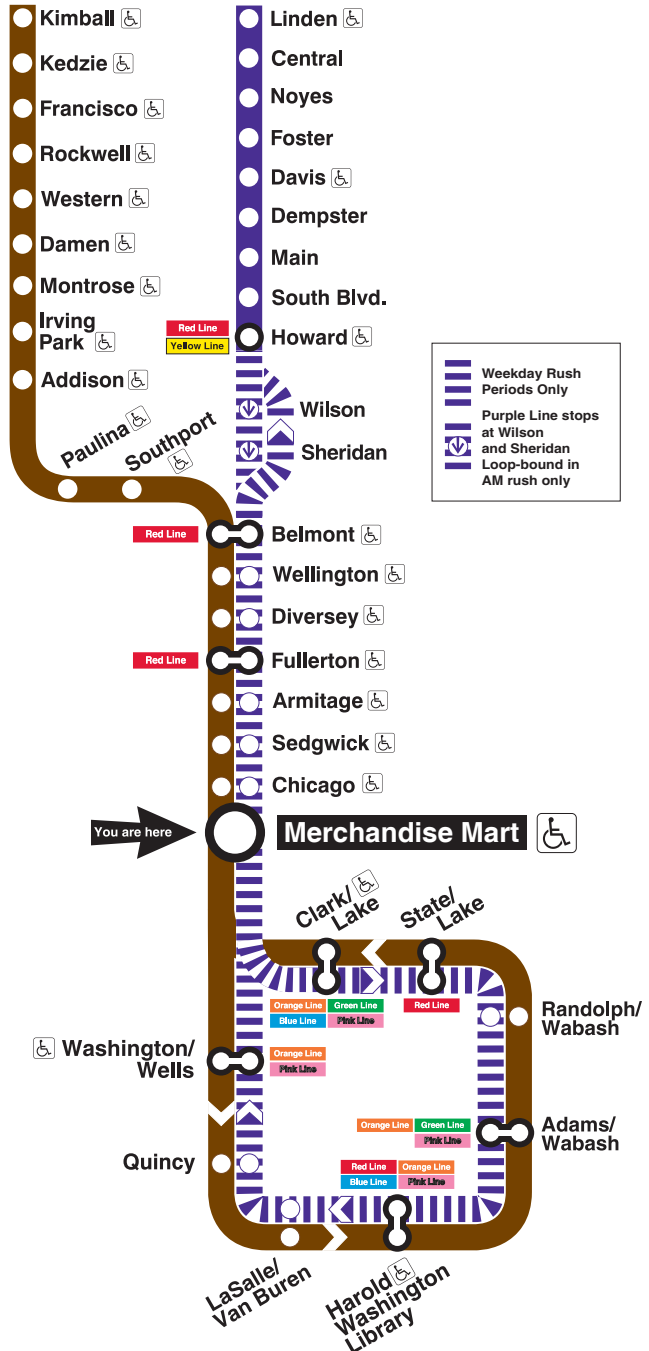

Purple Line Trains

To Linden

Weekdays
6:17am first train for AM rush
6:31am 6:44 6:56
7:08am 7:21 7:33 7:46 7:58
8:10am 8:22 8:29 8:35 8:42 8:58
9:00am 9:12 9:24 9:34 9:45 9:57
10:08am 10:20 last trains for AM rush
3:26pm 3:38 3:50 first trains for PM rush
4:02pm 4:14 4:26 4:38 4:50 4:56
5:04pm 5:10 5:17 5:23 5:29 5:35 5:40 5:46 5:52
6:03pm 6:15 6:26 6:38 6:50
7:01pm 7:13 7:25 last trains for PM rush

To Loop

Weekdays
6:02am first train for AM rush
6:16am 6:28 6:40 6:52
7:04am 7:16 7:29 7:41 7:53
8:05am 8:12 8:18 8:24 8:30 8:42 8:54
9:06am 9:17 9:28 9:40 9:52
10:04am last train for AM rush
3:09pm first train for PM rush
3:21pm 3:33 3:45 3:57
4:09pm 4:21 4:32 4:38 4:45 4:58
5:04pm 5:10 5:16 5:22 5:28 5:34 5:45 5:57
6:09pm 6:21 6:33 6:45 6:57
7:09pm last train for PM rush

Purple Line service operates to Loop during weekday rush periods only. During all other times, take a Brown Line train toward Kimball to Fullerton or Belmont and transfer to a Red Line train toward Howard. Transfer at Howard for Purple Line service.

Travel Information:

- Phone: 312-836-7000
- TTY: 312-836-4949
- Website: transitchicago.com

Customer Information:

- Phone: 1-888-YOUR-CTA (1-888-968-7282)
- TTY: 1-888-CTA-TTY1 (1-888-282-8891)
- Website: transitchicago.com

Train Tracker Real-Time Arrivals:

- For next train arrival times on your computer or smartphone, visit transitchicago.com/traintracker.
- For next train arrival times on your mobile phone, text CTATRAIN MART to 41411.