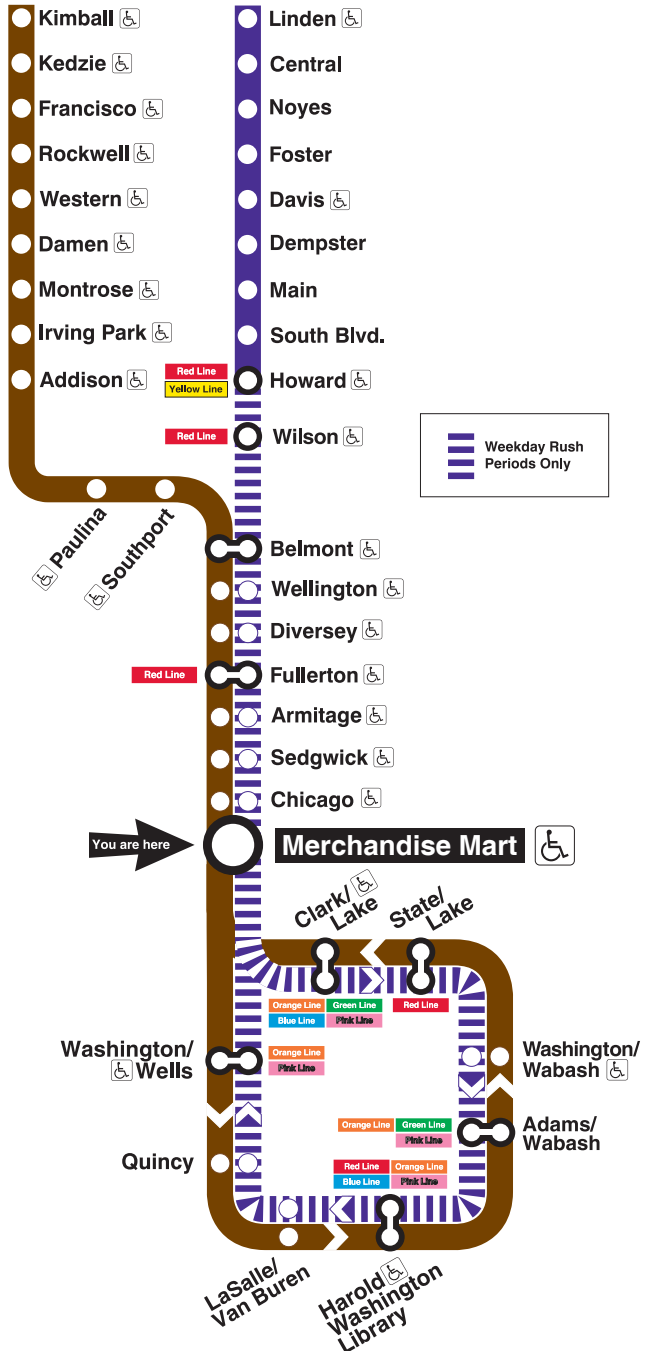

Purple Line Trains

To Linden

Weekdays
6:12am first train for AM rush
6:27am 6:42 6:57
7:10am 7:22 7:34 7:46 7:57
8:10am 8:21 8:31 8:41 8:50 8:59
9:08am 9:18 9:28 9:37 9:47 9:57
10:08am 10:19 last trains for AM rush
3:20pm 3:35 3:50 first trains for PM rush
4:05pm 4:18 4:31 4:43 4:55
5:01pm 5:06 5:11 5:15 5:20 5:24 5:29 5:35 5:41 5:49 5:57
6:07pm 6:18 6:31 6:44 6:57
7:10pm 7:22 last trains for PM rush

To Loop

Weekdays
5:57am first train for AM rush
6:12am 6:27 6:42 6:54
7:06am 7:18 7:30 7:41 7:53
8:04am 8:14 8:24 8:33 8:42 8:51
9:01am 9:11 9:20 9:30 9:40 9:52
10:03am last train for AM rush
3:04pm first train for PM rush
3:19pm 3:34 3:49
4:02pm 4:14 4:26 4:37 4:42 4:47 4:52 4:56
5:00pm 5:05 5:09 5:16 5:22 5:30 5:39 5:49
6:01pm 6:14 6:27 6:41 6:54
7:06pm last train for PM rush

Purple Line service operates to Loop during weekday rush periods only. During all other times, take a Brown Line train toward Kimball to Fullerton or Belmont and transfer to a Red Line train toward Howard. Transfer at Howard for Purple Line service.

Travel Information:

- Phone: 312-836-7000
- TTY: 312-836-4949
- Website: transitchicago.com

Customer Information:

- Phone: 1-888-YOUR-CTA (1-888-968-7282)
- TTY: 1-888-CTA-TTY1 (1-888-282-8891)
- Website: transitchicago.com

Train Tracker Real-Time Arrivals:

- For next train arrival times on your computer or smartphone, visit transitchicago.com/traintracker.
- For next train arrival times on your mobile phone, text CTATRAIN MART to 41411.
- Message and data rates may apply. Check with your mobile carrier first.