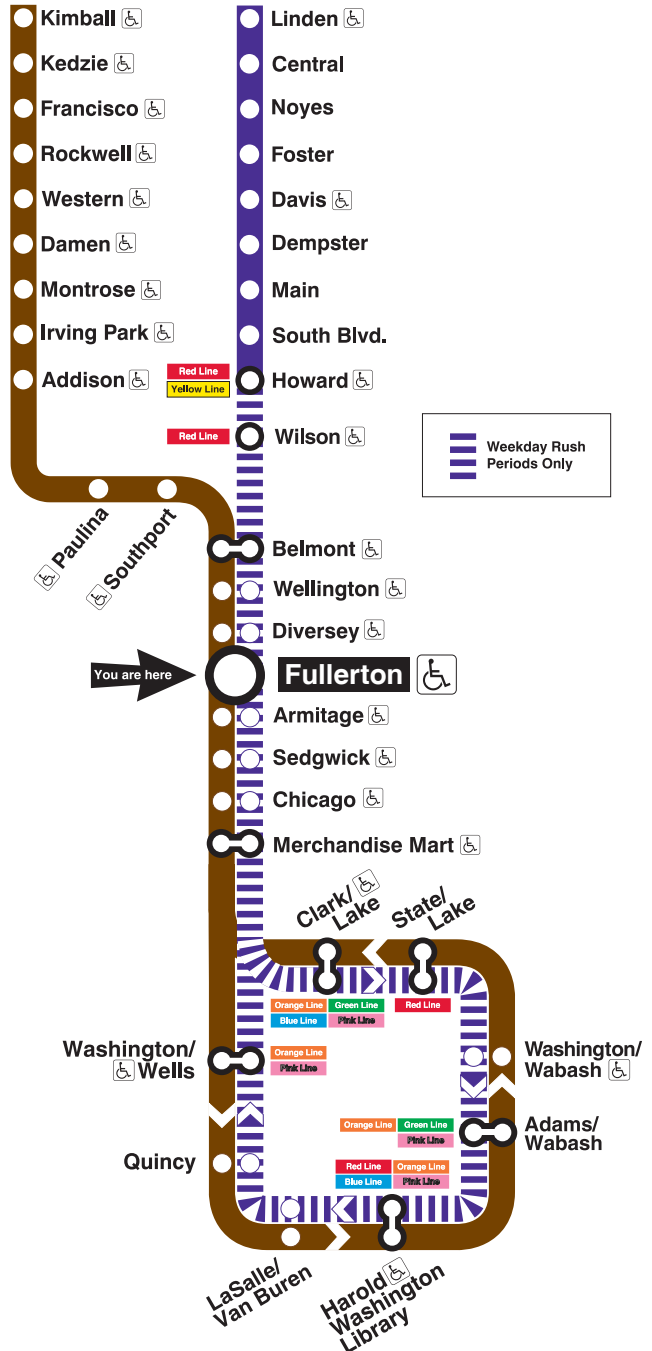

Purple Line Trains

To Linden

Weekdays
6:38am 6:53 first train for AM rush
7:08am 7:21 7:33 7:45 7:57
8:08am 8:21 8:32 8:42 8:52
9:01am 9:10 9:19 9:29 9:39 9:49 9:59
10:09am 10:20 last train for AM rush
3:32pm 3:47 first trains for PM rush
4:02pm 4:17 4:30 4:43 4:55
5:07pm 5:13 5:18 5:24 5:28 5:33 5:37 5:42 5:48 5:54
6:02pm 6:10 6:19 6:30 6:43 6:56
7:09pm 7:22 last train for PM rush
7:34pm last train for PM rush

To Loop

Weekdays
5:46am first train for AM rush
6:01am 6:16 6:31 6:43 6:55
7:07am 7:19 7:30 7:41 7:52
8:03am 8:12 8:21 8:30 8:39 8:49 8:59
9:08am 9:18 9:29 9:40 last train for AM rush
9:52am last train for AM rush
2:53pm first train for PM rush
3:08pm 3:23 3:38 3:51
4:03pm 4:15 4:26 4:31 4:36 4:41 4:45 4:49 4:54 4:58
5:05pm 5:11 5:19 5:28 5:38 5:50
6:03pm 6:16 6:30 6:43 last train for PM rush
6:55pm last train for PM rush

Purple Line service operates to Loop during weekday rush periods only. During all other times, take a Brown Line train toward Kimball to Fullerton or Belmont and transfer to a Red Line train toward Howard. Transfer at Howard for Purple Line service.

Travel Information:

- Phone: 312-836-7000
- TTY: 312-836-4949
- Website: transitchicago.com

Customer Information:

- Phone: 1-888-YOUR-CTA (1-888-968-7282)
- TTY: 1-888-CTA-TTY1 (1-888-282-8891)
- Website: transitchicago.com

Train Tracker Real-Time Arrivals:

- For next train arrival times on your computer or smartphone, visit transitchicago.com/traintracker.
- For next train arrival times on your mobile phone, text CTATRAIN FULL to 41411.
- Message and data rates may apply. Check with your mobile carrier first.