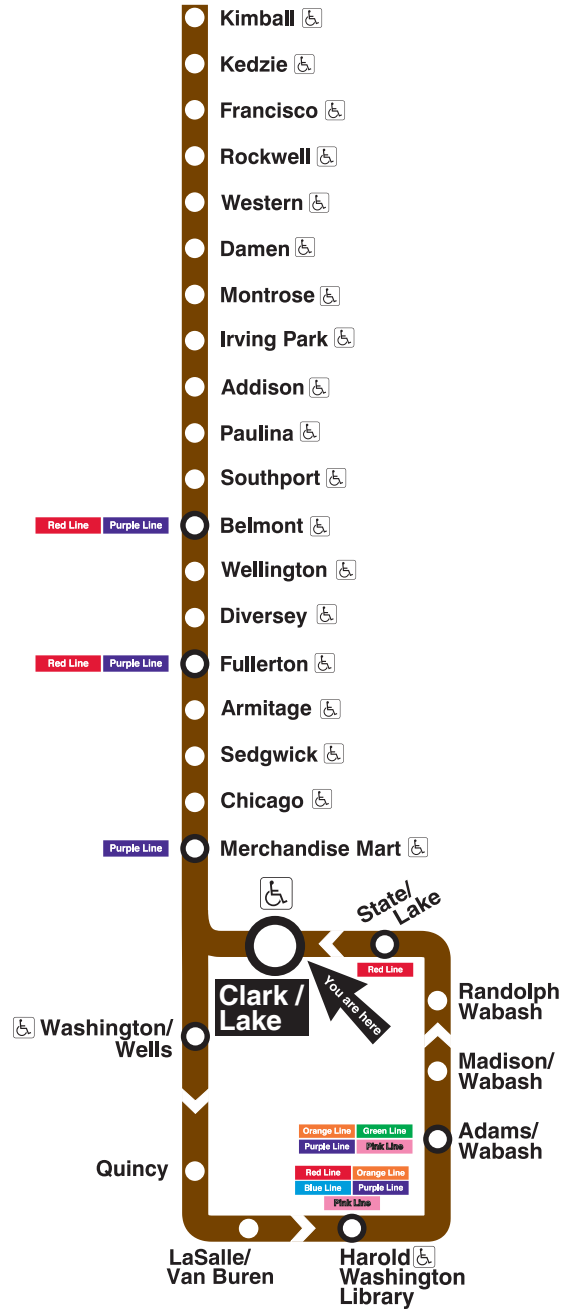

Clark/Lake

Station Timetable

Brown Line Trains

To Kimball

Weekdays	Saturdays	Sundays
4:42am 4:57 first trains	4:42am 4:57 first trains	7:27am first train
5:10am	5:12am 5:27 5:42 5:57	7:42am 7:57
every 10 minutes until	6:10am	8:05am
7:00am	every 12 to 13 minutes until	every 12 minutes until
every 3 to 9 minutes until		
10:00am		12:00pm
every 7 to 10 minutes until	8:00am	
4:00pm		every 10 minutes until
every 4 to 9 minutes until	every 10 minutes until	7:00pm
8:00pm		
every 10 to 12 minutes until		every 12 to 13 minutes until
12:40am	12:20am	
12:57am	12:30am 12:42 12:57	
1:12am 1:27	1:12am 1:27	11:55pm
1:42am last train	1:42am last train	12:12am 12:27 last trains