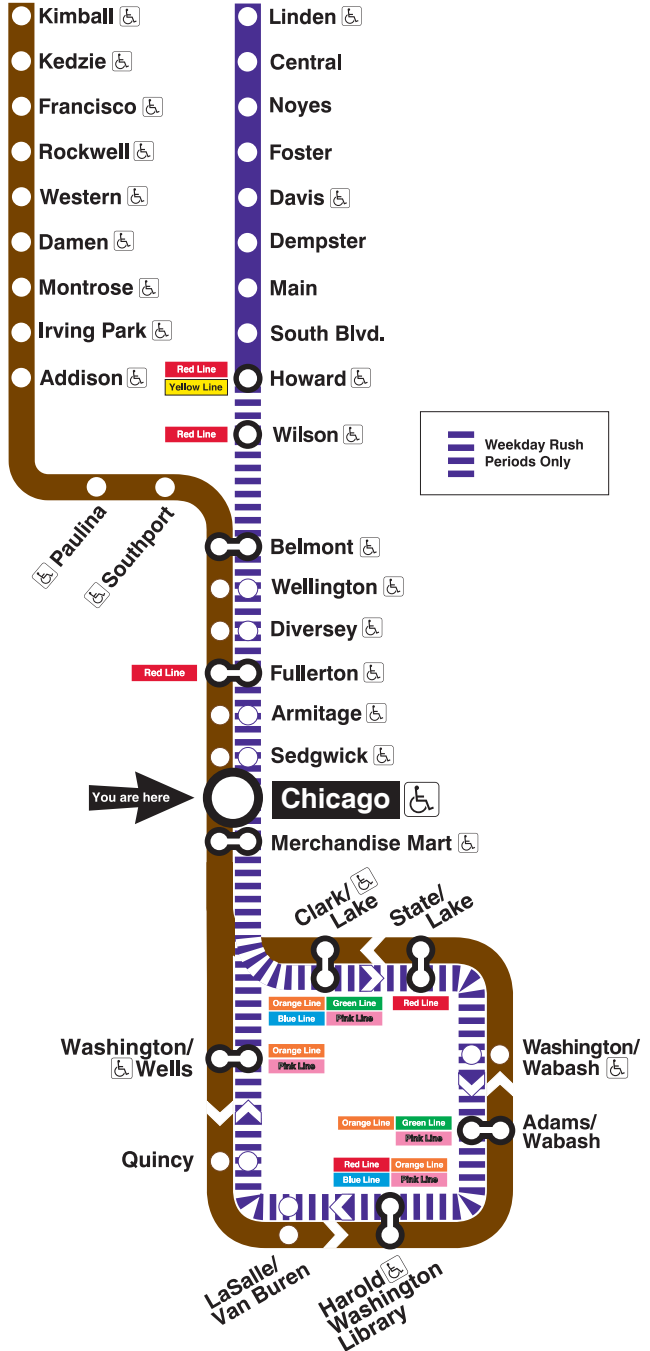

Purple Line Trains

To Linden

Weekdays
6:14am first train for AM rush
6:29am 6:44 6:59
7:12am 7:24 7:36 7:48 7:59
8:12am 8:23 8:33 8:43 8:52
9:01am 9:10 9:20 9:30 9:40 9:50
10:00am 10:11 10:22 last trains for AM rush
3:22pm 3:37 3:52 first trains for PM rush
4:07pm 4:21 4:33 4:46 4:57
5:03pm 5:08 5:13 5:18 5:22 5:27 5:31 5:37 5:43 5:51
6:00pm 6:09 6:21 6:33 6:46
7:00pm 7:13
7:25pm last train for PM rush

To Loop

Weekdays
5:55am first train for AM rush
6:10am 6:25 6:40 6:52
7:04am 7:16 7:28 7:39 7:51
8:02am 8:12 8:21 8:30 8:39 8:48 8:58
9:08am 9:18 9:28 9:38 9:50
10:01am last train for AM rush
3:02pm first train for PM rush
3:17pm 3:32 3:47
4:00pm 4:12 4:24 4:35 4:40 4:45 4:50 4:54 4:58
5:03pm 5:07 5:14 5:20 5:28 5:37 5:47 5:59
6:12pm 6:25 6:39 6:52
7:04pm last train for PM rush

Purple Line service operates to Loop during weekday rush periods only. During all other times, take a Brown Line train toward Kimball to Fullerton or Belmont and transfer to a Red Line train toward Howard. Transfer at Howard for Purple Line service.

Travel Information:

- Phone: 312-836-7000
- TTY: 312-836-4949
- Website: transitchicago.com

Customer Information:

- Phone: 1-888-YOUR-CTA (1-888-968-7282)
- TTY: 1-888-CTA-TTY1 (1-888-282-8891)
- Website: transitchicago.com

Train Tracker Real-Time Arrivals:

- For next train arrival times on your computer or smartphone, visit transitchicago.com/traintracker.
- For next train arrival times on your mobile phone, text CTATRAIN CHIF to 41411.
- Message and data rates may apply. Check with your mobile carrier first.