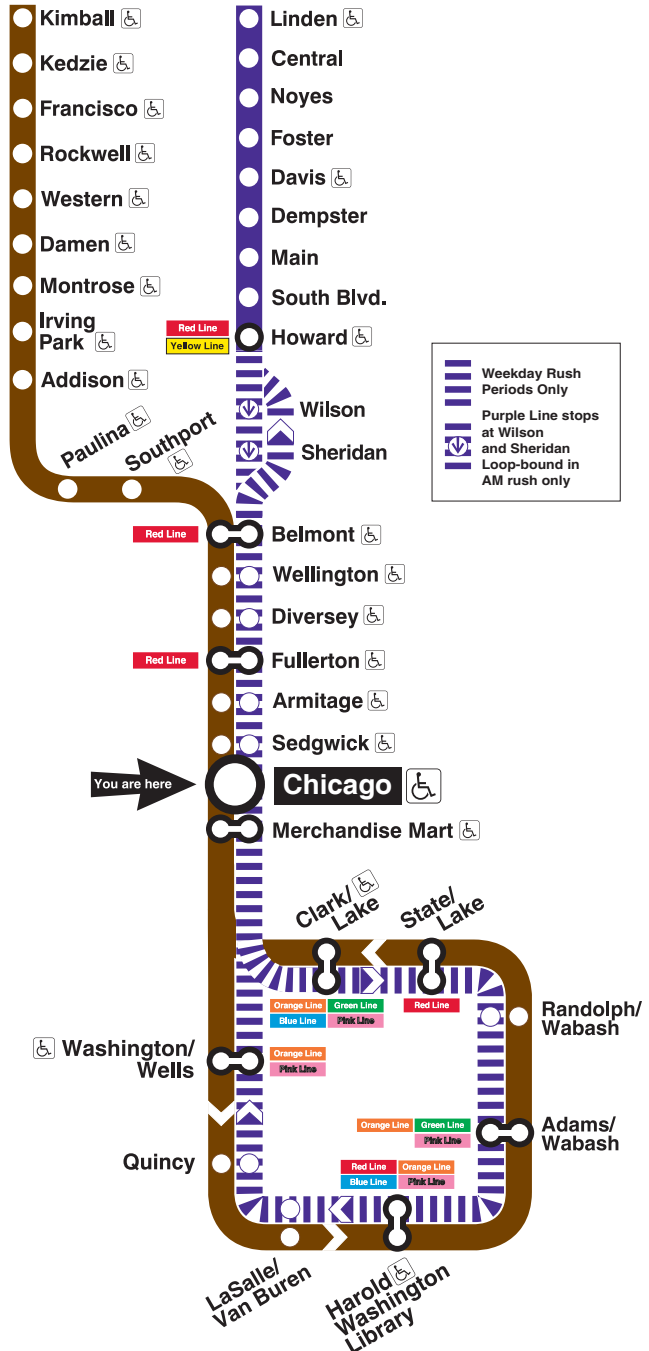

Purple Line Trains

To Linden

Weekdays
6:19am first train for AM rush
6:33am 6:46 6:58
7:10am 7:23 7:35 7:48
8:00am 8:12 8:24 8:31 8:37 8:44 8:50
9:02am 9:14 9:26 9:37 9:48 9:59
10:11am 10:23 last trains for AM rush
3:28pm 3:40 3:52 first trains for PM rush
4:04pm 4:16 4:28 4:41 4:53 4:59
5:07pm 5:13 5:19 5:26 5:32 5:38 5:43 5:49 5:55
6:06pm 6:17 6:29 6:40 6:52
7:04pm 7:16
7:28pm last train for PM rush

To Loop

Weekdays
6:00am first train for AM rush
6:14am 6:26 6:38 6:50
7:02am 7:14 7:27 7:39 7:51
8:03am 8:10 8:16 8:22 8:28 8:40 8:52
9:04am 9:15 9:26 9:38 9:50
10:02am last train for AM rush
3:07pm first train for PM rush
3:19pm 3:31 3:43 3:55
4:07pm 4:19 4:30 4:36 4:43 4:49 4:56
5:02pm 5:08 5:14 5:20 5:26 5:32 5:43 5:55
6:07pm 6:19 6:31 6:43 6:55
7:07pm last train for PM rush

Purple Line service operates to Loop during weekday rush periods only. During all other times, take a Brown Line train toward Kimball to Fullerton or Belmont and transfer to a Red Line train toward Howard. Transfer at Howard for Purple Line service.

Travel Information:

- Phone: 312-836-7000
- TTY: 312-836-4949
- Website: transitchicago.com

Customer Information:

- Phone: 1-888-YOUR-CTA (1-888-968-7282)
- TTY: 1-888-CTA-TTY1 (1-888-282-8891)
- Website: transitchicago.com

Train Tracker Real-Time Arrivals:

- For next train arrival times on your computer or smartphone, visit transitchicago.com/traintracker.
- For next train arrival times on your mobile phone, text CTATRAIN CHIF to 41411.
- Message and data rates may apply. Check with your mobile carrier first.