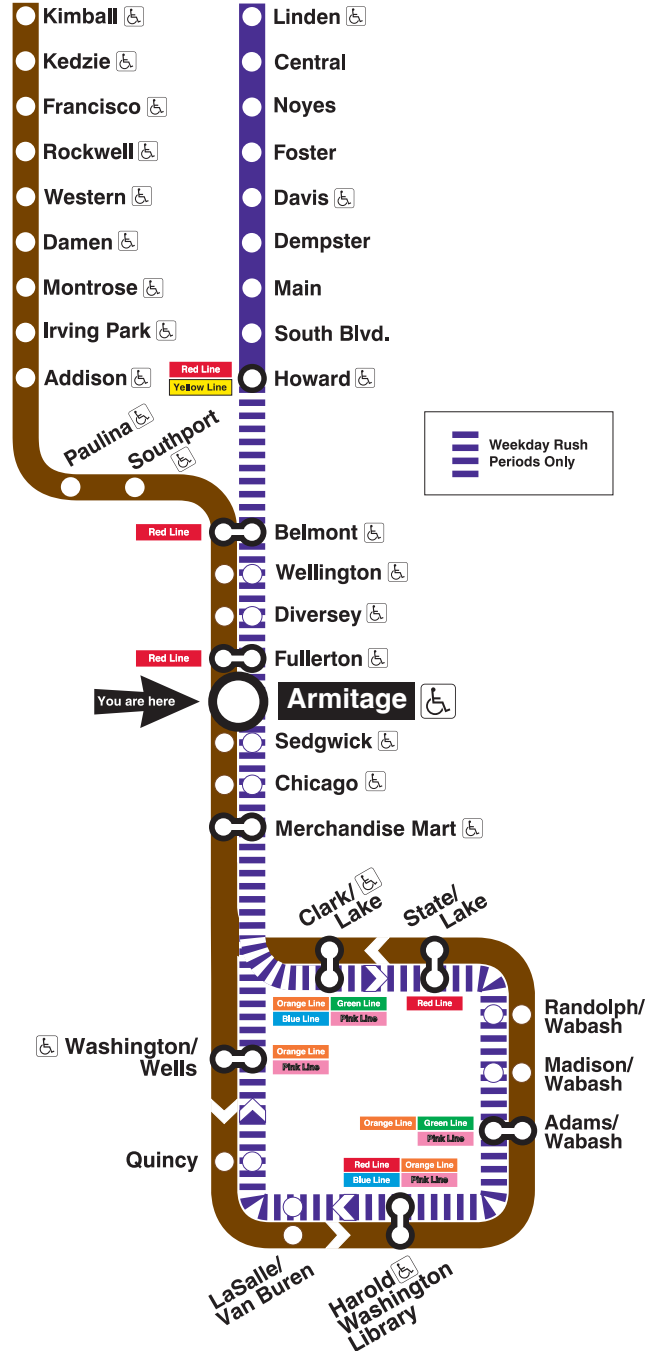

### Brown Line Trains

### Purple Line Trains

#### To Loop

Weekdays
5:53am first train for AM rush
6:08am 6:23 6:38 6:52
7:05am 7:18 7:31 7:42 7:51 7:59
8:09am 8:17 8:24 8:32 8:42 8:54
9:06am 9:20 9:34 9:49
10:04am last train for AM rush
3:04pm first train for PM rush
3:19pm 3:34 3:48
4:02pm 4:13 4:24 4:34 4:42 4:51 4:59
5:05pm 5:13 5:22 5:32 5:42 5:53
6:03pm 6:14 6:25 6:35 6:48
7:03pm last train for PM rush

Purple Line service operates to Loop during weekday rush periods only. During all other times, take a Brown Line train toward Kimball to Fullerton or Belmont and transfer to a Red Line train toward Howard. Transfer at Howard for Purple Line service.