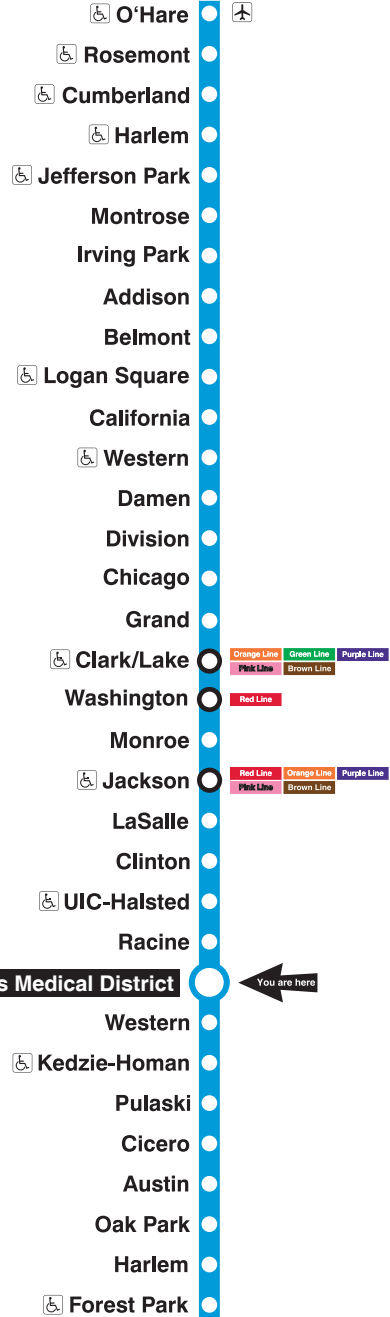

Blue Line

Illinois Medical District

Station Timetable

Blue Line Trains

To O'Hare

Weekdays	Saturdays	Sundays
3:18am 3:33 3:48	3:18am 3:33 3:48	3:18am 3:33 3:48
4:03am	4:03am 4:18 4:33	4:03am 4:18 4:33 4:48
4:15am	4:45am	5:03am 5:18 5:33 5:48
		6:03am 6:18
		6:30am
every 7 to 10 minutes until	every 8 to 15 minutes until	every 8 to 12 minutes until
3:00pm		10:00am
every 2 to 10 minutes until	9:00am	every 13 to 15 minutes until
8:00pm		12:00pm
every 10 minutes until	every 12 minutes until	every 12 minutes until
	8:00pm	5:00pm
12:15am	8:18am 8:33 8:48	every 10 to 18 minutes until
12:33am 12:48	9:03pm 9:18 9:33 9:48	
1:03am 1:18 1:33 1:48	10:03pm 10:18 10:33 10:48	12:15am
2:18am 2:48	11:03pm 11:18 11:33 11:48	12:33am 12:48
	12:03am 12:18 12:33 12:48	1:03am 1:18 1:33 1:48
	1:03am 1:18 1:33 1:48	2:18am 2:48

To Forest Park

Weekdays	Saturdays	Sundays
3:21am 3:51	3:21am 3:51	3:21am 3:51
4:06am 4:21 4:36	4:06am 4:21 4:36 4:51	4:06am 4:21 4:36 4:51
4:50am	5:06am	5:06am 5:21 5:36 5:51
	5:20am	6:06am 6:21 6:36
every 8 to 10 minutes until	every 10 to 15 minutes until	every 10 to 12 minutes until
7:00am		10:00am
every 2 to 10 minutes until	9:00am	every 12 to 15 minutes until
10:00am		7:00pm
every 7 to 10 minutes until	every 12 minutes until	every 10 minutes until
8:00pm	8:00pm	
	8:16am 8:31 8:46	
	9:01pm 9:16 9:31 9:46	
	10:01pm 10:16 10:31 10:46	
	11:01pm 11:16 11:31 11:46	
12:50am	12:01am 12:11 12:21 12:31 12:41 12:51	12:50am
1:06am 1:21 1:36 1:51	1:06am 1:21 1:36 1:51	1:06am 1:21 1:36 1:51
2:06am 2:21 2:51	2:06am 2:21 2:51	2:06am 2:21 2:51

Blue Line service operates 24 hours a day.

Travel Information:

- Phone: 312-836-7000
- TTY: 312-836-4949
- Website: transitchicago.com

Customer Information:

- Phone: 1-888-YOUR-CTA (1-888-968-7282)
- TTY: 1-888-CTA-TTY1 (1-888-282-8891)
- Website: transitchicago.com