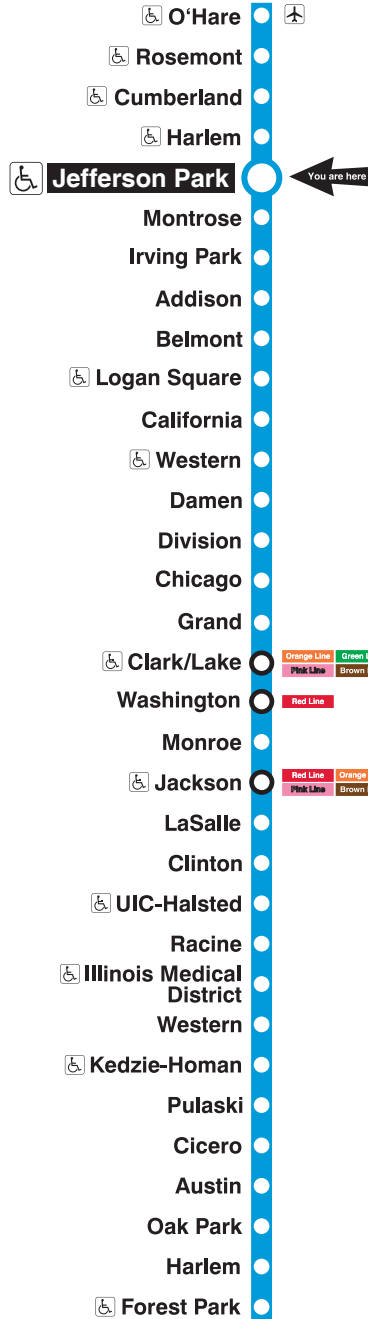

3:26am	3:56
4:11am	4:26 4:41 4:56
5:11am	5:26 5:41 5:56
6:11am	6:26 6:41 6:56
7:05am	
every 7 to 12 minutes until	
11:00am	
every 6 to 8 minutes until	
7:00pm	
every 7 to 10 minutes until	
12:55am	
1:11am	1:26 1:41 1:56
2:11am	2:26 2:56

To Forest Park

(some trips end at UIC-Halsted - check train signs)

Weekdays

3:15am	3:30 3:45
4:00am	
4:15am	
every 2 to 10 minutes until	
10:00am	
every 7 to 10 minutes until	
2:00pm	
every 3 to 8 minutes until	
6:00pm	
every 7 to 10 minutes until	
12:15am	
12:30am	12:45
1:00am	1:15 1:30 1:45
2:15am	2:45

Saturdays

3:15am	3:30 3:45
4:00am	4:15 4:30
4:45am	
every 6 to 10 minutes until	
9:00am	
every 6 minutes until	
7:00pm	
every 6 to 10 minutes until	
12:15am	
12:30am	12:45
1:00am	1:15 1:30 1:45
2:15am	2:45

Sundays

3:15am	3:30 3:45
4:00am	4:15 4:30 4:45
5:00am	5:15 5:30 5:45
6:00am	
6:15am	
every 7 to 12 minutes until	
10:00am	
every 6 to 8 minutes until	
6:00pm	
every 7 to 10 minutes until	
12:15am	
12:30am	12:45
1:00am	1:15 1:30 1:45
2:15am	2:45

Blue Line service operates 24 hours a day.

Travel Information:

- Phone: 312-836-7000
- TTY: 312-836-4949
- Website: transitchicago.com

Customer Information:

- Phone: 1-888-YOUR-CTA (1-888-968-7282)
- TTY: 1-888-CTA-TTY1 (1-888-282-8891)
- Website: transitchicago.com

Train Tracker Real-Time Arrivals:

For next train arrival times on your computer or smartphone, visit transitchicago.com/traintracker.

For next train arrival times on your mobile phone, text CTATRAIN JPRK to 41411.

eff. 04/17