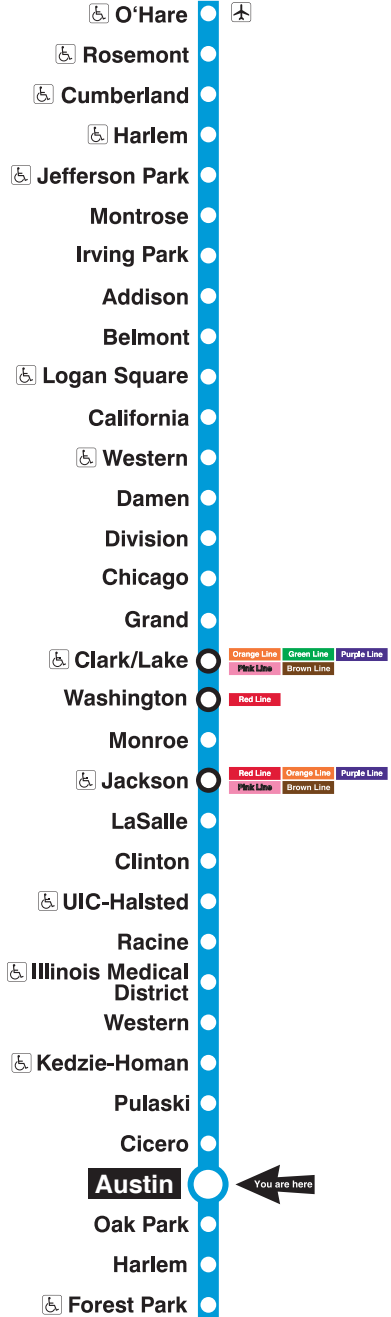

To Forest Park

Weekdays	Saturdays	Sundays
3:05am 3:35 4:05am 4:20 4:35 4:50 5:05am	3:05am 3:35 4:05am 4:20 4:35 4:50 5:05am 5:20 5:35am	3:05am 3:35 4:05am 4:20 4:35 4:50 5:05am 5:20 5:35 5:50 6:05am 6:20 6:35 6:50 7:05am
every 10 minutes until	every 10 to 15 minutes until	every 10 to 12 minutes until
7:00am	9:00am	10:00am
every 2 to 10 minutes until	every 12 minutes until	every 12 to 15 minutes until
11:00am	8:00pm	7:00pm
every 7 to 10 minutes until	every 10 to 15 minutes until	every 10 minutes until
9:00pm	1:05am	1:05am
every 10 minutes until	1:20am 1:35 1:50	1:20am 1:35 1:50
1:05am	2:05am 2:20 2:35	2:05am 2:20 2:35
1:20am 1:35 1:50		
2:05am 2:20 2:35		

Blue Line service operates 24 hours a day.

Travel Information:

- Phone: 312-836-7000
- TTY: 312-836-4949
- Website: transitchicago.com

Customer Information:

- Phone: 1-888-YOUR-CTA (1-888-968-7282)
- TTY: 1-888-CTA-TTY1 (1-888-282-8891)
- Website: transitchicago.com

Train Tracker Real-Time Arrivals:

1. For next train arrival times on your computer or smartphone, visit transitchicago.com/traintracker.
   - For next train arrival times on your mobile phone, text CTATRAIN AUSB to 41411.
2. Message and data rates may apply. Check with your mobile carrier first.

eff. 04/17