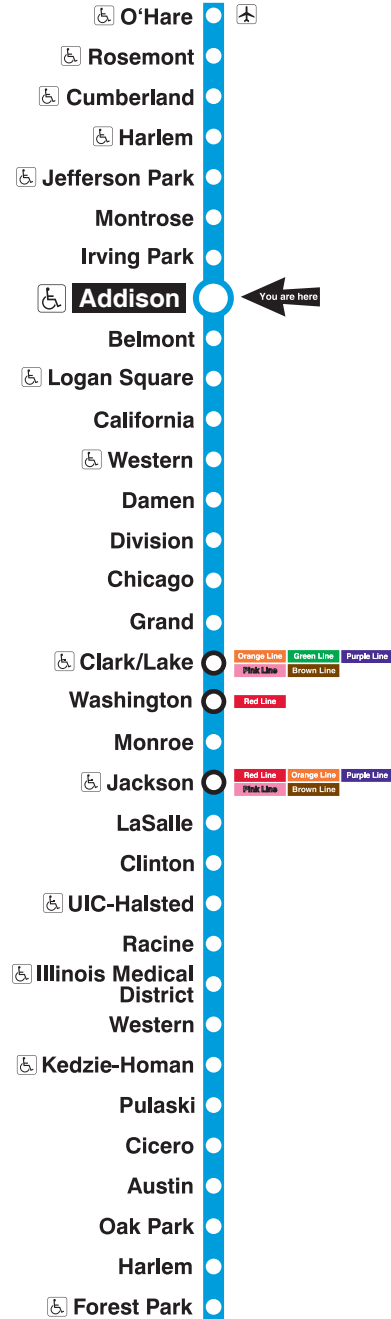

To Forest Park

(some trips end at UIC-Halsted - check train signs)

Weekdays	Saturdays	Sundays
3:20am 3:35 3:50	3:20am 3:35 3:50	3:20am 3:35 3:50
4:05am 4:20 4:30	4:05am 4:20 4:35 4:50	4:05am 4:20 4:35 4:50
4:40am	5:00am	5:05am 5:20 5:35 5:50
		6:05am 6:20 6:32 6:44
		6:55am
every 2 to 10 minutes until	every 7 to 10 minutes until	every 7 to 12 minutes until
10:00am	8:00am	10:00am
every 7 to 10 minutes until	every 6 to 8 minutes until	every 6 to 8 minutes until
2:00pm		
every 3 to 8 minutes until		
7:00pm	8:00pm	6:00pm
every 7 to 10 minutes until	every 7 to 10 minutes until	every 7 to 10 minutes until
12:50am	12:00am	12:00am
1:05am 1:20 1:35 1:50	12:10am 12:20 12:35 12:50	12:10am 12:20 12:35 12:50
2:20am 2:50	1:05am 1:20 1:35 1:50	1:05am 1:20 1:35 1:50
	2:20am 2:50	2:20am 2:50

Blue Line service operates 24 hours a day.

Travel Information:

Phone: 312-836-7000

TTY: 312-836-4949

Website: transitchicago.com

Customer Information:

Phone: 1-888-YOUR-CTA (1-888-968-7282)

TTY: 1-888-CTA-TTY1 (1-888-282-8891)

Website: transitchicago.com

Train Tracker Real-Time Arrivals:

For next train arrival times on your computer or smartphone, visit transitchicago.com/traintracker.

For next train arrival times on your mobile phone, text CTATRAIN ADBL to 41411.