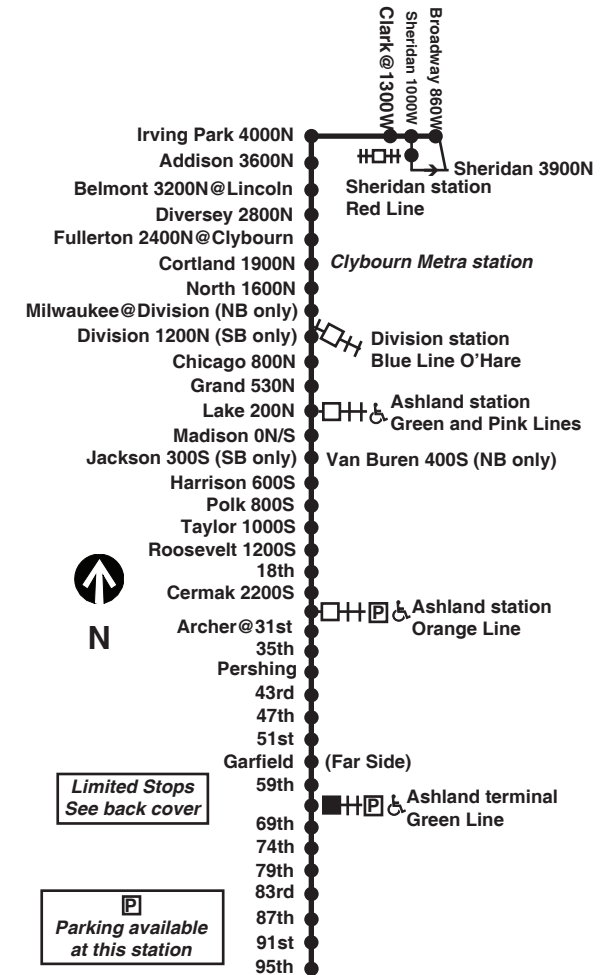

Route X9 Ashland Express ♿ makes limited stops weekdays a.m through p.m. rush hours, between Sheridan/Irving Park - Sheridan Red Line station and Ashland/95th via Ashland and Irving Park.

CTA Bike & Ride

For more Information call the RTA Travel Information Center in Chicago: 836-7000. Open 5 a.m. until 1 a.m. every day.

Para obtener mayor información, en Español, llame al Centro de Información: 836-7000.

Chicago Transit Authority

X9 ♿

Ashland Express

Effective June 19, 2017

Monday thru Friday

X9 Ashland Express

X9 Ashland Express - Stops

Northbound

Leave 95th/ Ashland	74th/ Ashland	Green Line 63rd/ Ashland	Orange Line Station	Blue Line Division/ Ashland	Arrive Irving Park/ Broadway
-----	4:48am	4:53am	5:09am	5:30am	5:50am
-----	5:00	5:05	5:21	5:42	6:02
-----	5:12	5:17	5:34	5:55	6:16
-----	5:24	5:30	5:47	6:09	6:32
-----	5:36	5:42	6:00	6:22	6:46
-----	5:48	5:54	6:13	6:37	7:02
-----	6:00	6:06	6:26	6:50	7:16
6:00am	6:10	6:16	6:36	7:00	7:26
6:07	6:17	6:23	6:43	7:07	7:33
6:13	6:24	6:30	6:49	7:15	7:41
6:18	6:29	6:35	6:55	7:21	7:48
6:22	6:33	6:39	6:59	7:25	7:52
6:26	6:37	6:43	7:03	7:30	7:57
6:30	6:41	6:47	7:07	7:35	8:02
6:34	6:45	6:51	7:11	7:39	8:06
6:38	6:49	6:55	7:15	7:43	8:10
6:43	6:54	7:00	7:20	7:48	8:15
6:49	7:00	7:06	7:26	7:54	8:21
6:56	7:07	7:13	7:33	8:01	8:28
7:04	7:15	7:21	7:41	8:09	8:36
7:12	7:23	7:29	7:49	8:17	8:44
7:21	7:32	7:38	7:58	8:26	8:53
7:30	7:41	7:47	8:07	8:35	9:02
7:40	7:51	7:57	8:17	8:45	9:12
7:50	8:01	8:07	8:27	8:55	9:22
8:01	8:13	8:19	8:38	9:04	9:29
8:12	8:24	8:30	8:49	9:15	9:40
8:24	8:36	8:42	9:01	9:27	9:52
8:36	8:48	8:54	9:13	9:39	10:04
8:48	9:00	9:06	9:25	9:51	10:16
9:00	9:12	9:18	9:37	10:03	10:28