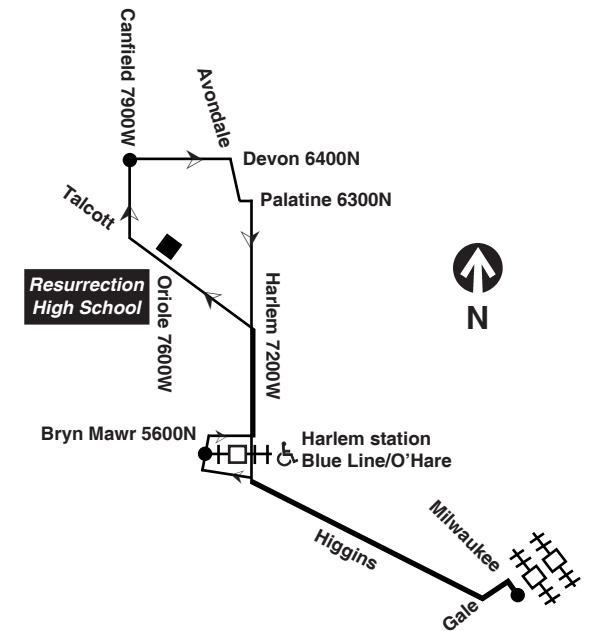

Higgins

Effective June 18, 2017

Additional service may be provided on school days, September through June

Jefferson Park Terminal Blue Line O'Hare and Union Pacific Metra trains

CTA Bike & Ride

Bicycle racks are available on the front exteriors of CTA buses. Bicycles can be placed on bicycle racks during normal hours of operation for each route. Racks accommodate two (2) bicycles at a time. Bicycles are also permitted on CTA trains during certain hours.

am light face pm bold face

Sunday/Holiday 88 Higgins

Westbound			Eastbound		
Leave Jefferson Park	Harlem Blue Line	Arrive Devon/Canfield	Leave Devon/Canfield	Harlem Blue Line	Arrive Jefferson Park
6:45am	6:55am	7:01am	7:01am	7:06am	7:16am
7:15	7:25	7:31	7:31	7:36	7:46
7:45	7:55	8:01	8:01	8:06	8:16
8:15	8:25	8:31	8:31	8:36	8:46
8:45	8:55	9:01	9:01	9:06	9:16
9:15	9:25	9:31	9:31	9:36	9:46
9:45	9:55	10:01	10:01	10:06	10:16
10:15	10:25	10:31	10:31	10:36	10:46
10:45	10:55	11:01	11:01	11:06	11:16
11:15	11:25	11:31	11:31	11:36	11:46
11:45	11:55	12:01pm	12:01pm	12:07pm	12:17pm
12:15pm	12:25pm	12:31	12:31	12:37	12:47
12:45	12:55	1:01	1:01	1:07	1:17
1:15	1:25	1:31	1:31	1:37	1:47
1:45	1:55	2:01	2:01	2:07	2:17
2:15	2:26	2:32	2:32	2:38	2:48
2:45	2:56	3:02	3:02	3:08	3:18
3:15	3:26	3:31	3:31	3:37	3:47
3:45	3:56	4:01	4:01	4:07	4:17
4:15	4:26	4:31	4:31	4:37	4:47
4:45	4:56	5:01	5:01	5:07	5:16
5:15	5:26	5:31	5:31	5:37	5:46
5:45	5:56	6:01	6:01	6:07	6:16
6:15	6:24	6:30	6:30	6:36	6:45
6:45	6:54	7:00	7:00	7:06	7:15
7:15	7:24	7:30	7:30	7:35	7:44
7:45	7:54	8:00	8:00	8:05	8:14
8:15	8:24	8:30	8:30	8:35	8:44
8:45	8:54	9:00	9:00	9:05	9:14
9:15	9:24	9:30	9:30	9:35	9:44
9:45	9:54	10:00	10:00	10:05	10:13
10:15	10:24	10:29	10:29	10:34	10:42