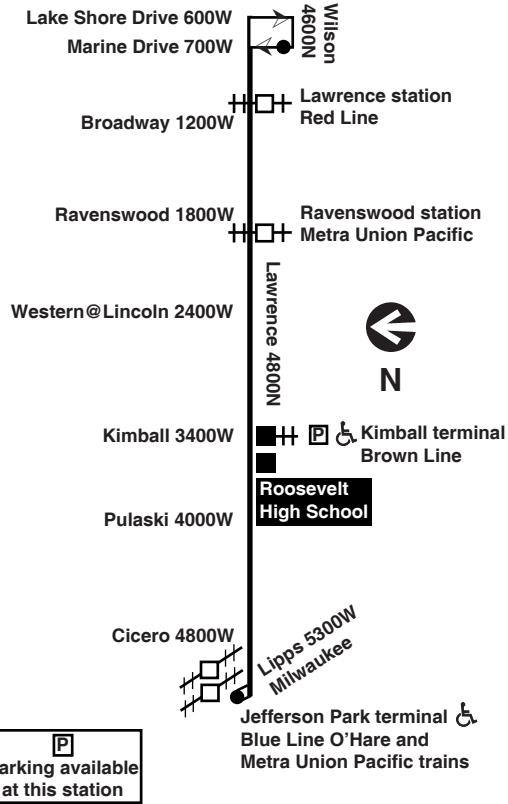

Night Owl Service
Service operates 24 hours a day.

Night Owl routes which connect with N81 Lawrence buses include: O'Hare and Forest Park Blue Line trains, Red Line trains, N49 Western and N22 Clark buses.

CTA Bike & Ride

Bicycle racks are available on the front exteriors of CTA buses. Bicycles can be placed on bicycle racks during normal hours of operation for each route. Racks accommodate two (2) bicycles at a time. Bicycles are also permitted on CTA trains during certain hours.

Please Stand Up

for Seniors and People with Disabilities
Federal law requires priority seating be designated for seniors and people with disabilities.

Supplementary service may be provided over portions of this route in addition to the trips shown. Please check destination signs and announcements when boarding buses.

For more Information call the RTA Travel Information Center in Chicago: 312-836-7000. Open 5 a.m. until 1 a.m. every day.

Para obtener mayor información, en Español, llame al Centro de Información: 312-836-7000.

Chicago Transit Authority

81 **Lawrence**

Effective June 18, 2017

Parking available at this station

N81 Night Owl Service between Marine Drive and Jefferson Park

Monday thru Friday

Eastbound

Leave Jefferson Park	Lawrence/Pulaski	Brown Line Lawrence/Kimball	Western/Lawrence/Lincoln	Red Line Lawrence/Broadway	Arrive Marine/Wilson
3:02am	3:09am	3:13am	3:18am	3:25am	3:27am
3:22	3:29	3:34	3:39	3:47	3:49
3:42	3:50	3:54	4:01	4:09	4:11
4:00	4:08	4:13	4:20	4:29	4:32
4:16	4:25	4:30	4:38	4:47	4:50
4:31	4:40	4:46	4:54	5:03	5:07
4:46	4:56	5:02	5:10	5:20	5:24
5:00	5:10	5:16	5:25	5:35	5:39
5:15	5:25	5:31	5:40	5:50	5:54
5:25	5:35	5:41	5:50	6:00	6:04
5:35	5:45	5:51	6:00	6:10	6:14
5:44	5:54	6:00	6:09	6:19	6:23

then every 7 to 9 minutes until

8:11	8:21	8:27	8:37	8:47	8:52
8:19	8:29	8:35	8:45	8:55	9:00
8:28	8:38	8:44	8:54	9:04	9:09

then every 10 minutes until

1:28pm	1:39pm	1:46pm	1:56pm	2:07pm	2:13pm
1:37	1:48	1:55	2:05	2:16	2:22
1:46	1:57	2:04	2:14	2:25	2:31
1:54	2:05	2:12	2:22	2:33	2:39
2:02	2:13	2:20	2:30	2:41	2:47
2:09	2:20	2:27	2:37	2:48	2:54
2:16	2:27	2:34	2:44	2:55	3:01
2:23	2:34	2:41	2:51	3:02	3:08
2:30	2:41	2:48	2:58	3:09	3:15
2:38	2:49	2:56	3:06	3:17	3:23
2:46	2:57	3:04	3:14	3:25	3:31

then every 9 to 10 minutes until

5:29	5:43	5:51	6:02	6:12	6:17
5:39	5:53	6:01	6:12	6:22	6:27
5:49	6:03	6:11	6:22	6:32	6:37
5:59	6:13	6:21	6:32	6:42	6:47
6:09	6:23	6:31	6:42	6:52	6:57
6:20	6:33	6:40	6:51	7:01	7:06
6:31	6:44	6:51	7:02	7:12	7:17
6:43	6:55	7:03	7:13	7:23	7:28
6:56	7:07	7:14	7:24	7:34	7:39
7:08	7:19	7:26	7:36	7:46	7:51
7:21	7:32	7:39	7:49	7:59	8:04
7:35	7:46	7:53	8:03	8:13	8:18
7:48	7:59	8:06	8:16	8:26	8:31
8:02	8:13	8:20	8:30	8:40	8:45
8:17	8:28	8:34	8:43	8:52	8:55
8:33	8:43	8:48	8:56	9:04	9:08
8:49	8:59	9:04	9:12	9:20	9:24
9:05	9:15	9:20	9:27	9:37	9:40
9:21	9:31	9:36	9:43	9:52	9:56
9:37	9:47	9:52	9:59	10:08	10:12
9:53	10:03	10:08	10:15	10:25	10:28
10:09	10:17	10:22	10:29	10:37	10:41
10:25	10:34	10:39	10:46	10:54	10:57
10:41	10:49	10:54	11:01	11:09	11:13
10:58	11:06	11:11	11:18	11:26	11:30
11:18	11:27	11:32	11:39	11:47	11:50
11:38	11:46	11:51	11:57	12:05am	12:08am
11:58	12:06am	12:10am	12:15am	12:22	12:25
12:18am	12:26	12:30	12:35	12:42	12:45
12:38	12:46	12:50	12:55	1:02	1:05
12:58	1:06	1:10	1:15	1:22	1:25
1:18	1:25	1:29	1:34	1:41	1:44
1:40	1:47	1:51	1:56	2:03	2:06
2:02	2:09	2:13	2:18	2:25	2:27
2:32	2:39	2:43	2:48	2:55	2:57

81 Lawrence

Westbound

Leave Wilson/Marine	Red Line Lawrence/Broadway	Western/Lawrence/Lincoln	Brown Line Lawrence/Kimball	Lawrence/Pulaski	Arrive Jefferson Park
3:01am	3:05am	3:12am	3:17am	3:21am	3:26am
3:31	3:35	3:42	3:48	3:52	3:59
3:54	3:58	4:06	4:12	4:17	4:25
4:15	4:19	4:27	4:33	4:38	4:46
4:36	4:40	4:48	4:54	4:59	5:07
4:55	4:59	5:07	5:13	5:18	5:26
5:12	5:16	5:24	5:30	5:35	5:43
5:29	5:33	5:41	5:47	5:52	6:00
5:44	5:48	5:56	6:02	6:07	6:15
5:58	6:02	6:10	6:16	6:21	6:29
6:08	6:12	6:20	6:27	6:32	6:40
6:18	6:22	6:31	6:38	6:43	6:52
6:27	6:31	6:40	6:47	6:53	7:02
6:36	6:40	6:49	6:57	7:02	7:12
6:45	6:50	6:59	7:07	7:13	7:24

then every 8 to 9 minutes until

9:00	9:05	9:16	9:25	9:31	9:42
9:08	9:13	9:24	9:33	9:39	9:50
9:16	9:21	9:32	9:41	9:47	9:58