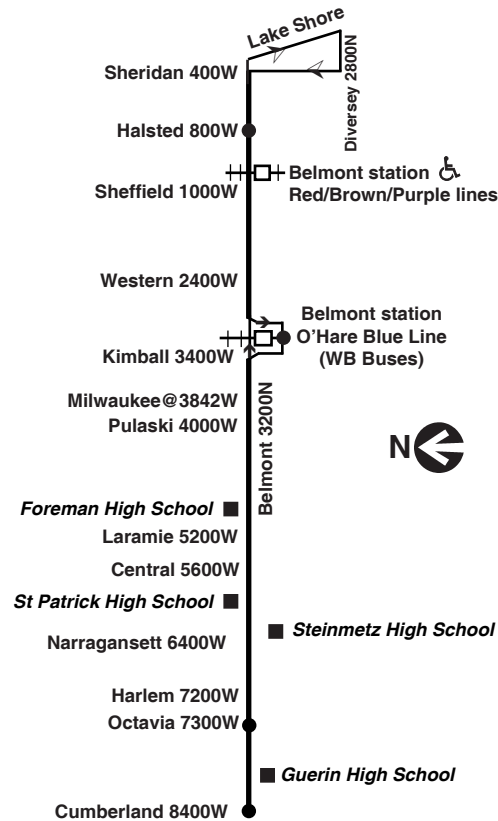

CTA Bike & Ride

Bicycle racks are available on the front exteriors of CTA buses. Bicycles can be placed on bicycle racks during normal hours of operation for each route. Racks accommodate two (2) bicycles at a time. Bicycles are also permitted on CTA trains during certain hours.

Please Stand Up & for Seniors and People with Disabilities
Federal law requires priority seating be designated for seniors and people with disabilities.

The schedules and other information in this timetable are subject to change. CTA does not assume responsibility for errors in timetables, nor for inconvenience or damage resulting from delayed trains or buses due to weather, traffic conditions, etc.

Supplementary service may be provided over portions of this route in addition to the trips shown. Please check destination signs and announcements when boarding buses.

CTA operating costs are funded in part through the Regional Transportation Authority, by the federal and state governments, and the City of Chicago and County of Cook.

For more information call the RTA Travel Information Center in Chicago: 312-836-7000. Open 5 a.m. until 1 a.m. every day.

Para obtener mayor información, en Español, llame al Centro de Información: 312-836-7000.

Chicago Transit Authority

Effective June 18, 2017

Additional service may be provided on school days, September through June

N77 Night Owl Service
Halsted to Octavia

Monday thru Friday

Eastbound

Leave Cumberland /Belmont	Leave Octavia/ Belmont	Central/ Belmont	Kimball/ Belmont	Western/ Belmont	Halsted/ Belmont	Arrive Diversey/ Lake Shore
----	3:20 N	3:30am	3:42am	3:48am	3:56am	----
----	3:45	3:55	4:07	4:12	4:20	----
4:05am	4:09	4:19	4:34	4:39	4:47	----
----	----	----	4:44	4:50	4:59	----
4:22	4:26	4:36	4:51	4:58	5:10	5:15am
----	----	----	5:01	5:08	5:20	5:25
4:37	4:42	4:53	5:09	5:16	5:28	5:33
4:52	4:57	5:08	5:24	5:31	5:43	5:48
5:02	5:07	5:18	5:35	5:42	5:54	5:59
5:13	5:18	5:29	5:46	5:53	6:05	6:10
----	5:25	5:36	5:53	6:00	6:12	6:17
5:28	5:33	5:44	6:01	6:08	6:20	6:25
----	5:38	5:49	6:06	6:13	6:26	6:31
----	5:44	5:55	6:12	6:19	6:32	6:38
5:44	5:49	6:00	6:17	6:25	6:39	6:46
----	5:53	6:04	6:21	6:29	6:43	6:50
----	5:58	6:09	6:26	6:34	6:48	6:55
5:57	6:02	6:13	6:30	6:38	6:52	6:59
then every 7 to 11 minutes from Cumberland and every 3 to 5 minutes from Octavia until						
7:24	7:29	7:40	8:02	8:10	8:24	8:33
----	7:33	7:44	8:06	8:14	8:28	8:37
7:32	7:37	7:48	8:10	8:18	8:32	8:41
----	7:41	7:52	8:14	8:22	8:36	8:45
7:40	7:45	7:56	8:18	8:26	8:40	8:49
----	7:49	8:00	8:22	8:30	8:44	8:53
7:49	7:54	8:05	8:27	8:35	8:49	8:58
then every 6 to 10 minutes from Cumberland until						
2:07pm	2:13pm	2:26pm	2:46pm	2:55pm	3:09pm	3:15pm
----	----	----	2:51	3:00	3:14	3:20
2:18	2:24	2:37	2:57	3:06	3:20	3:26
----	----	----	3:02	3:11	3:25	3:31
2:29	2:35	2:48	3:07	3:16	3:30	3:36
----	----	----	3:13	3:22	3:36	3:42
2:40	2:46	2:59	3:18	3:27	3:41	3:47
----	----	----	3:24	3:33	3:47	3:53
2:51	2:57	3:10	3:30	3:39	3:53	3:59
----	----	----	3:35	3:44	3:58	4:04
3:02	3:08	3:21	3:41	3:50	4:04	4:10
----	----	----	3:46	3:55	4:09	4:15
3:13	3:19	3:32	3:52	4:01	4:15	4:21
----	----	----	3:57	4:06	4:20	4:26
3:24	3:30	3:43	4:03	4:12	4:26	4:32
then every 4 to 8 minutes from Cumberland until						
5:33	5:39	5:53	6:12	6:22	6:38	6:44
5:43	5:49	6:03	6:22	6:32	6:48	6:54
5:53	5:59	6:13	6:32	6:42	6:58	7:04
6:03	6:09	6:22	6:41	6:51	7:07	7:13
6:14	6:19	6:31	6:50	7:00	7:16	7:23
6:25	6:30	6:40	6:59	7:09	7:25	7:32
6:36	6:41	6:51	7:10	7:20	7:36	7:43
6:47	6:52	7:02	7:21	7:31	7:47	7:54
6:58	7:03	7:13	7:32	7:42	7:58	8:05
7:10	7:15	7:25	7:42	7:51	8:06	8:13
7:22	7:27	7:37	7:54	8:03	8:18	8:25
7:35	7:40	7:50	8:07	8:15	8:30	8:37
then every 14 to 16 minutes from Cumberland until						
10:50	10:55	11:05	11:20	11:27	11:39	11:44
11:09	11:14	11:24	11:38	11:45	11:57	12:02am
11:30	11:35	11:45	11:59	12:06am	12:18am	12:23
11:52	11:57	12:07am	12:21am	12:28	12:40	12:45
12:16am	12:20am	12:29	12:42	12:49	12:58	----
12:46	12:50	12:59	1:12	1:18	1:26	----
1:16	1:20	1:29	1:41	1:47	1:55	----
1:46	1:50	1:59	2:11	2:17	2:25	----
2:16	2:20	2:29	2:41	2:47	2:55	----
----	2:50 N	2:59	3:11	3:17	3:25	----

am light face pm bold face

77 Belmont

Westbound