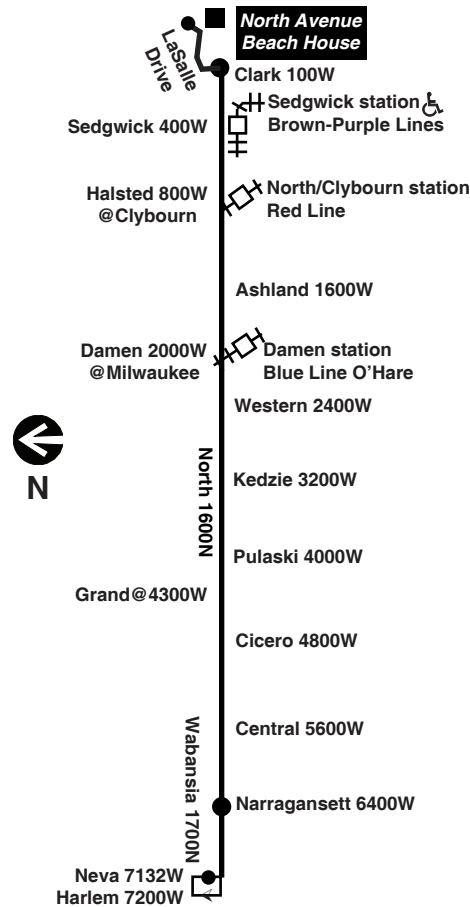

CTA Bike & Ride

Bicycle racks are available on the front exteriors of CTA buses. Bicycles can be placed on bicycle racks during normal hours of operation for each route. Racks accommodate two (2) bicycles at a time. Bicycles are also permitted on CTA trains during certain hours.

Please Stand Up &

for Seniors and People with Disabilities

Federal law requires priority seating be designated for seniors and people with disabilities.

The schedules and other information in this timetable are subject to change. CTA does not assume responsibility for errors in timetables, nor for inconvenience or damage resulting from delayed trains or buses due to weather, traffic conditions, etc.

Supplementary service may be provided over portions of this route in addition to the trips shown. Please check destination signs and announcements when boarding buses.

CTA operating costs are funded in part through the Regional Transportation Authority, by the federal and state governments, and the City of Chicago and County of Cook.

For more information call the RTA Travel Information Center in Chicago: 312-836-7000. Open 5 a.m. until 1 a.m. every day.

Para obtener mayor información, en Español, llame al Centro de Información: 312-836-7000.

Chicago Transit Authority

North

Effective June 18, 2017

Summer service to North Avenue Beach

transitchicago.com

transitchicago.com

Monday thru Friday

72 North

Eastbound

Leave North/Neva	Leave North/Narragansett	North/Pulaski	Damen/Milwaukee/Blue Line	Arrive North/Clark	Arrive North Av. Beach
----	3:26C	3:30am	3:42am	3:55am	----
----	3:56C	4:00	4:12	4:25	----
4:09am	4:12	4:25	4:38	4:52	----
4:31	4:34	4:48	5:02	5:17	----
4:51	4:54	5:08	5:22	5:37	----
5:07	5:10	5:24	5:38	5:53	----
5:22	5:25	5:39	5:53	6:08	----
5:37	5:40	5:54	6:08	6:24	----
5:47	5:51	6:06	6:21	6:37	----
5:58	6:02	6:18	6:35	6:52	----
6:06	6:10	6:26	6:43	7:00	----
6:13	6:17	6:33	6:50	7:07	----
6:19	6:23	6:39	6:56	7:13	----
----	6:30	6:46	7:03	7:20	----
6:32	6:36	6:52	7:09	7:26	----
----	6:42	6:59	7:17	7:35	----
6:41	6:46	7:03	7:22	7:40	----
----	6:51	7:08	7:27	7:46	----
6:51	6:56	7:14	7:34	7:53	----
----	7:01	7:19	7:40	8:00	----
7:02	7:07	7:25	7:46	8:06	----
----	7:12	7:30	7:51	8:11	----
7:13	7:18	7:36	7:57	8:17	----
7:19	7:24	7:42	8:03	8:23	----
----	7:30	7:48	8:09	8:29	----
7:31	7:36	7:54	8:15	8:35	----
7:37	7:42	8:00	8:21	8:41	----
----	7:49	8:07	8:28	8:48	----
----	8:03C	8:10	8:31	8:51	----
7:50	7:55	8:13	8:34	8:54	8:57am
7:57	8:02	8:20	8:41	9:01	9:04
----	8:08	8:26	8:47	9:07	9:10
8:12	8:17	8:35	8:56	9:16	9:19

then every 9 to 11 minutes from Neva to North Ave. Beach until

9:14	9:18	9:36	9:54	10:12	10:15
9:26	9:30	9:48	10:06	10:24	10:27
9:37	9:41	9:59	10:17	10:35	10:38

then every 10 to 12 minutes from Neva to North Ave. Beach until

1:46pm	1:50pm	2:10pm	2:29pm	2:48pm	2:51pm
1:55	1:59	2:19	2:38	2:57	3:00
2:03	2:07	2:27	2:46	3:05	3:08
2:11	2:15	2:35	2:54	3:13	3:16
2:26	2:30	2:50	3:09	3:28	3:31
2:39	2:43	3:03	3:22	3:41	3:44
2:45	2:49	3:09	3:28	3:47	3:50
2:58	3:02	3:22	3:41	4:00	4:03
3:11	3:15	3:35	3:54	4:13	4:16
3:18	3:22	3:42	4:01	4:20	4:23
3:31	3:35	3:55	4:14	4:33	4:36
3:42	3:47	4:08	4:27	4:47	4:50
3:49	3:54	4:15	4:34	4:54	4:57
4:02	4:07	4:28	4:47	5:08	5:11
----	4:14	4:35	4:54	5:15	5:18
4:16	4:21	4:42	5:01	5:22	5:25

then every 8 to 14 minutes from Neva to North Ave. Beach until

7:53	7:57	8:15	8:33	8:51	8:54
8:09	8:13	8:30	8:47	9:04	9:07
8:26	8:30	8:45	9:01	9:17	9:20
8:42	8:46	9:01	9:17	9:33	----

then every 16 to 20 minutes from Neva to Clark until

12:49am	12:52am	1:04am	1:16am	1:29am	----
12:51	12:54	1:06	----	----	----
1:11	1:14	1:26	----	----	----
1:31	1:34	1:46	----	----	----

C - Trip begins at Cicero at time shown

Westbound