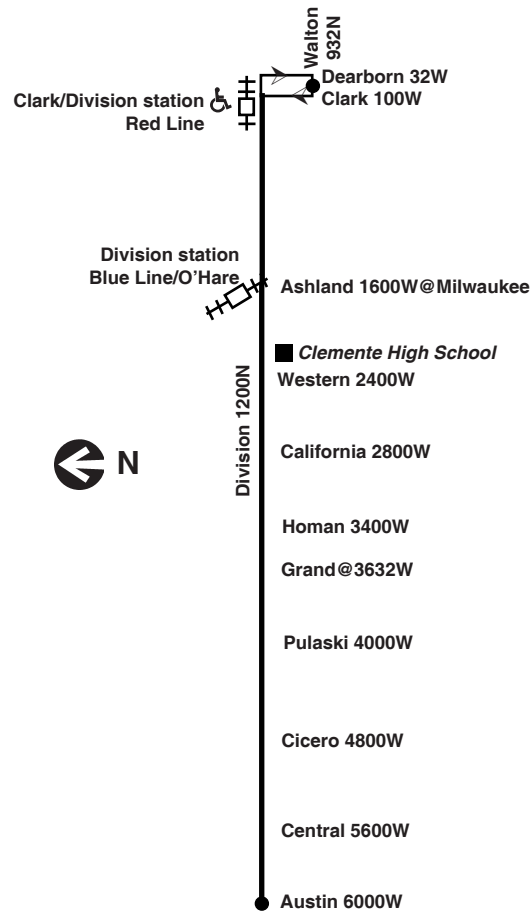

Chicago Transit Authority

70 **Division**

Effective June 18, 2017

Additional service may be provided on school days, september through June

Monday thru Friday

Eastbound

Leave Austin/Division	Pulaski/Division	Western/Division	Ashland/Division	Arrive Walton/Dearborn
4:50am	5:00am	5:10am	5:15am	5:28am
5:10	5:21	5:32	5:37	5:51
5:29	5:41	5:53	6:00	6:15
5:47	5:59	6:11	6:18	6:33
6:03	6:15	6:27	6:34	6:49
6:17	6:29	6:41	6:48	7:03
6:26	6:38	6:50	6:57	7:12
then every 5 to 8 minutes until				
8:13	8:28	8:44	8:53	9:10
8:22	8:37	8:53	9:02	9:19
8:32	8:47	9:03	9:12	9:29
8:43	8:57	9:12	9:20	9:36