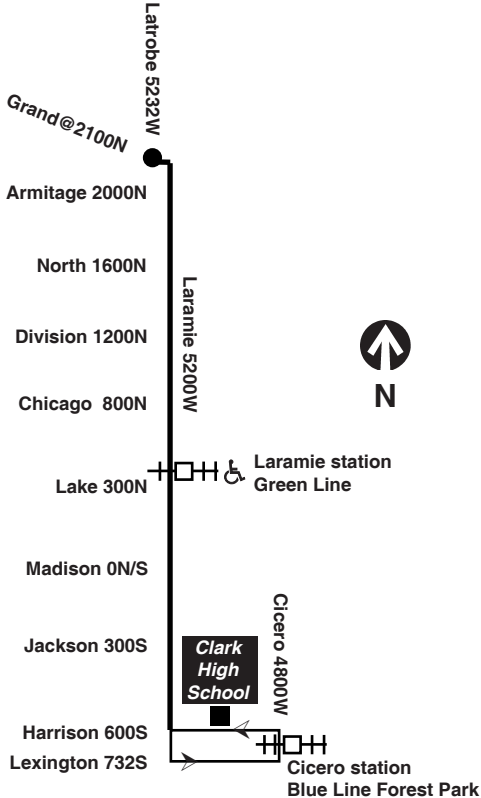

57

Laramie

Effective June 18, 2017

Additional service may be provided on school days, September through June

CTA Bike & Ride

Bicycle racks are available on the front exteriors of CTA buses. Bicycles can be placed on bicycle racks during normal hours of operation for each route. Racks accommodate two (2) bicycles at a time. Bicycles are also permitted on CTA trains during certain hours.

Please Stand Up

for Seniors and People with Disabilities
Federal law requires priority seating be designated for seniors and people with disabilities.

The schedules and other information in this timetable are subject to change. CTA does not assume responsibility for errors in timetables, nor for inconvenience or damage resulting from delayed trains or buses due to weather, traffic conditions, etc.

CTA operating costs are funded in part through the Regional Transportation Authority, by the federal and state governments, and the City of Chicago and County of Cook.

For more Information call the RTA Travel Information Center in Chicago: 312-836-7000. Open 5 a.m. until 1 a.m. every day.

Para obtener mayor información, en Español, llame al Centro de Información: 312-836-7000.