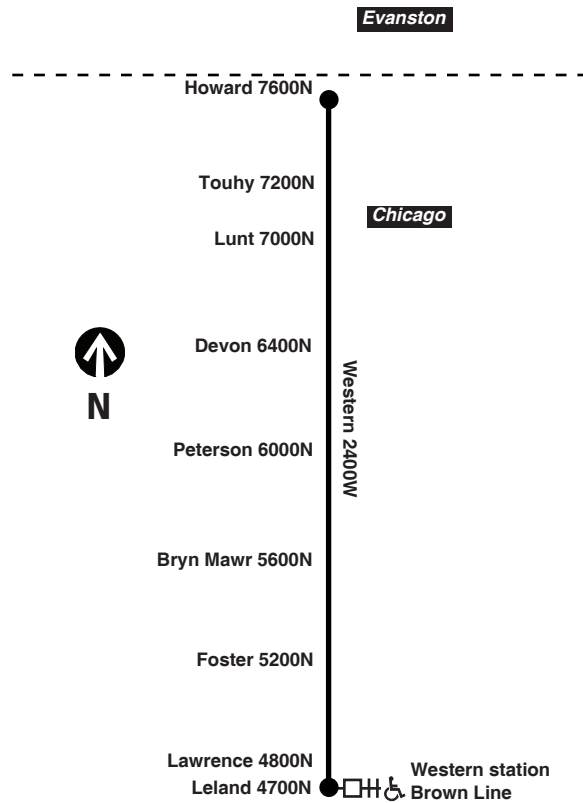

CTA Bike & Ride

Bicycle racks are available on the front exteriors of CTA buses. Bicycles can be placed on bicycle racks during normal hours of operation for each route. Racks accommodate two (2) bicycles at a time. Bicycles are also permitted on CTA trains during certain hours.

Please Stand Up &

for Seniors and People with Disabilities.

Federal law requires priority seating be designated for seniors and people with disabilities.

The schedules and other information in this timetable are subject to change. CTA does not assume responsibility for errors in timetables, nor for inconvenience or damage resulting from delayed trains or buses due to weather, traffic conditions, etc.

Supplementary service may be provided over portions of this route in addition to the trips shown. Please check destination signs and announcements when boarding buses.

CTA operating costs are funded in part through the Regional Transportation Authority, by the federal and state governments, and the City of Chicago and County of Cook.

For more Information call the RTA Travel Information Center in Chicago: 312-836-7000. Open 5 a.m. until 1 a.m. every day.

Para obtener mayor información, en Español, llame al Centro de Información: 312-836-7000.

Chicago Transit Authority

49B

North Western
Effective June 18, 2017

Monday thru Friday

49B North Western

Northbound

Leave Western Brown Line Station	Foster/Western	Devon/Western	Arrive Howard/Western
4:20am	4:24am	4:28am	4:33am
4:40	4:44	4:48	4:53
5:00	5:04	5:08	5:13
5:20	5:24	5:29	5:34
-----	5:40	5:46	5:51
5:40	5:44	5:49	5:55
5:59	6:03	6:09	6:15
-----	6:12	6:19	6:24
6:17	6:21	6:27	6:33
-----	6:28	6:35	6:40
6:30	6:35	6:41	6:47
-----	6:40	6:46	6:52
6:40	6:45	6:51	6:57
-----	6:50	6:56	7:02
6:50	6:55	7:02	7:08
-----	7:01	7:08	7:14
7:00	7:06	7:13	7:19
then every 9 to 12 minutes until			
8:12	8:18	8:26	8:33
8:24	8:30	8:38	8:45
8:36	8:42	8:50	8:57
8:48	8:54	9:02	9:09
then every 12 to 13 minutes until			
2:44pm	2:50pm	2:58pm	3:06pm
2:56	3:02	3:10	3:18
3:06	3:12	3:20	3:27
3:15	3:21	3:30	3:37
3:24	3:31	3:39	3:47
3:33	3:40	3:49	3:57
3:42	3:48	3:57	4:05
3:50	3:57	4:06	4:14
then every 9 to 10 minutes until			
5:36	5:42	5:51	5:59
5:46	5:52	6:01	6:09
5:56	6:02	6:11	6:19
6:06	6:12	6:21	6:29
6:16	6:22	6:31	6:39
6:26	6:32	6:41	6:49
6:36	6:42	6:51	6:59
6:46	6:53	7:01	7:09
6:57	7:03	7:11	7:19
7:09	7:15	7:23	7:30
7:20	7:26	7:34	7:42
7:32	7:38	7:46	7:53
7:44	7:50	7:58	8:05
7:56	8:02	8:10	8:17
8:08	8:13	8:21	8:28
8:21	8:26	8:34	8:41
8:34	8:39	8:47	8:54
8:47	8:52	9:00	9:07
9:02	9:07	9:15	9:23
9:18	9:23	9:31	9:38
9:33	9:38	9:46	9:54
9:49	9:54	10:02	10:09
10:04	10:09	10:17	10:24
10:20	10:25	10:32	10:39
10:35	10:40	10:48	10:55
10:51	10:56	11:03	11:10
11:12	11:17	11:25	11:32
11:35	11:39	11:46	11:53
11:57	12:01am	12:08am	12:15am
12:20am	12:24	12:31	12:36
12:34	12:38	-----	-----
12:55	12:58	-----	-----

Southbound

Leave Howard/Western	Devon/Western	Foster/Western	Arrive Western Brown Line Station
-----	-----	4:13am	4:16am
-----	-----	4:33	4:36
4:36am	4:43am	4:49	4:52
4:56	5:03	5:10	5:13
5:17	5:24	5:30	5:33
5:37	5:44	5:52	5:55
5:54	6:02	6:09	6:13
6:08	6:15	6:23	6:26
6:18	6:25	6:33	6:36
6:27	6:35	6:42	6:46
6:36	6:43	6:51	6:54
6:43	6:51	6:58	7:02
6:50	6:58	7:06	7:10
6:55	7:03	7:11	7:15
7:00	7:08	7:16	7:20
7:05	7:13	7:22	7:26
7:11	7:19	7:28	7:32
7:17	7:26	7:35	7:40
7:25	7:34	7:43	7:49
7:33	7:42	7:52	7:57
7:43	7:52	8:02	8:07
7:53	8:02	8:12	8:17
8:03	8:12	8:22	8:27
8:14	8:23	8:32	8:38
8:24	8:33	8:43	8:48
8:36	8:45	8:54	8:58
8:48	8:57	9:06	9:10
9:00	9:09	9:18	9:22
9:12	9:21	9:29	9:33
9:25	9:33	9:42	9:46
9:37	9:46	9:54	9:58
9:50	9:58	10:07	10:11
10:02	10:11	10:19	10:23
then every 12 to 13 minutes until			
3:09pm	3:18pm	3:27pm	3:32pm
3:21	3:30	3:39	3:44
3:31	3:40	3:49	3:54
then every 8 to 12 minutes until			
6:30	6:40	6:48	6:53
6:31	6:40	6:48	-----
6:42	6:51	6:59	7:04
6:54	7:03	7:11	7:16
7:06	7:15	7:22	7:27
7:19	7:27	7:35	7:39
7:31	7:39	7:46	-----
7:32	7:40	7:47	7:51
7:45	7:53	8:00	8:04
7:58	8:06	8:13	8:17
8:11	8:19	8:26	8:30
8:24	8:32	8:39	8:43
8:39	8:47	8:54	8:58
8:55	9:03	9:10	9:14
8:55	9:03	9:10	-----
9:10	9:18	9:25	9:29
9:26	9:33	9:40	9:44
9:41	9:49	9:56	9:59
9:57	10:04	10:11	10:15
10:12	10:20	10:27	10:30
10:30	10:37	10:43	10:47
10:52	10:59	11:05	11:08
10:56	11:03	11:09	-----
11:13	11:20	11:26	11:30
11:35	11:42	11:48	11:51
11:56	12:03am	12:08am	12:12am
12:18am	12:24	12:29	12:32
12:39	12:45	12:50	12:53