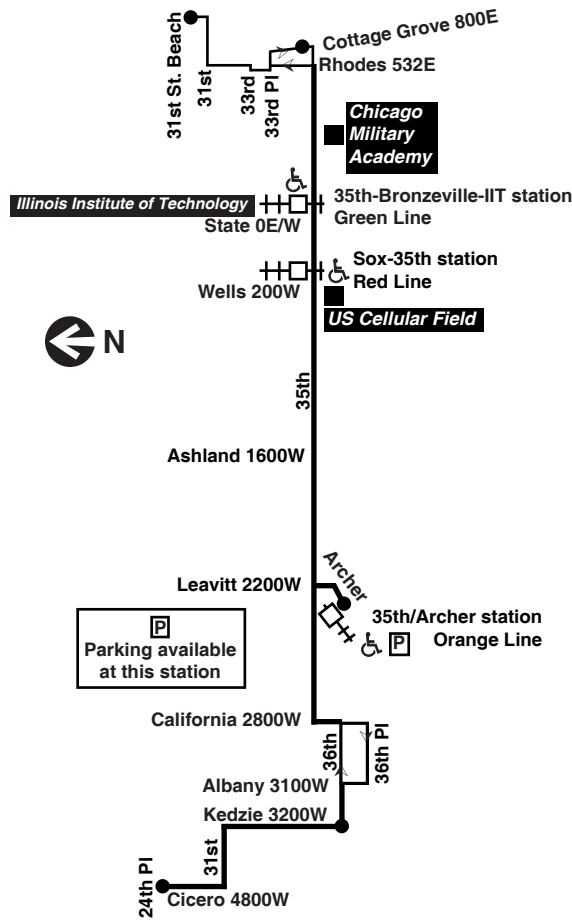

Chicago Transit Authority

35 31st/35th

Effective June 18, 2017

Summer service to 31st Street Beach

Monday thru Friday

35 31st/35th

Eastbound

Leave 24th Pl./ Cicero	31st/ Kedzie	35th/Archer Orange Line Station	Sox-35th Red Line Station	Arrive 35th/Cottage Grove
----	3:57am	4:07am	4:20am	4:29am
----	4:17	4:27	4:40	4:49
----	4:37	4:47	5:00	5:09
----	4:57	5:07	5:20	5:30
5:00am	5:15	5:25	5:38	5:48
5:18	5:33	5:43	5:57	6:07
5:35	5:50	6:00	6:14	6:24
5:49	6:04	6:14	6:28	6:38
6:03	6:18	6:28	6:42	6:52
6:15	6:30	6:40	6:54	7:04
6:25	6:41	6:51	7:05	7:16
6:35	6:51	7:01	7:17	7:28
6:46	7:03	7:13	7:28	7:40
6:58	7:15	7:25	7:40	7:52
7:10	7:27	7:37	7:52	8:04
7:22	7:39	7:49	8:04	8:16
7:34	7:51	8:01	8:16	8:28
7:47	8:04	8:14	8:29	8:41
8:00	8:17	8:27	8:42	8:54
8:15	8:32	8:42	8:57	9:09
8:30	8:47	8:57	9:12	9:24
8:45	9:02	9:12	9:27	9:39
9:00	9:17	9:27	9:42	9:54