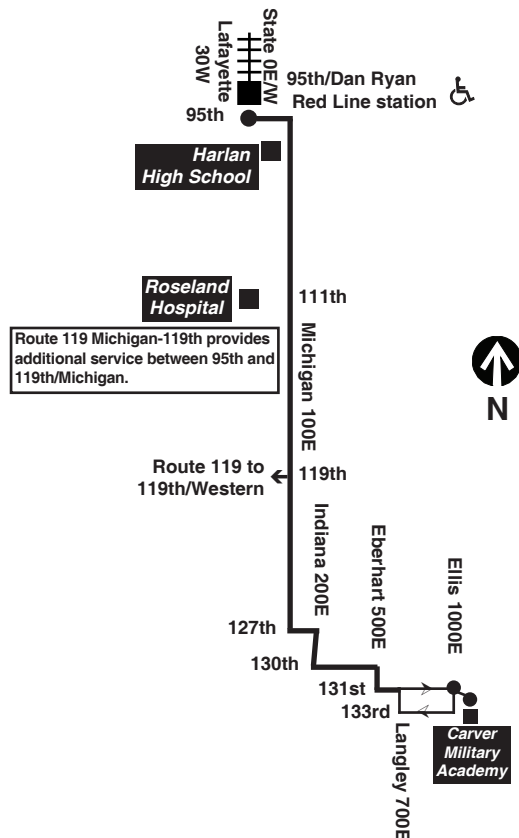

For more Information call the RTA Travel Information Center in Chicago: 312-836-7000. Open 5 a.m. until 1 a.m. every day.

Para obtener mayor información, en Español, llame al Centro de Información: 312-836-7000.

Chicago Transit Authority

34

South Michigan

Effective June 18, 2017

Additional service may be provided on school days, September through June

N34 Night Owl Service
95th Terminal to Altgeld Gardens

Monday thru Friday

Northbound

Leave Carver HS	Leave 131st/Ellis	131st/Eberhart	119th/Michigan	111th/Michigan	103rd/Michigan	Arrive 95th Red Line
----	3:15N	3:20am	3:26am	3:32am	3:36am	3:41am
----	3:45N	3:50	3:56	4:02	4:06	4:11
----	4:11	4:16	4:24	4:32	4:36	4:41
----	4:35	4:40	4:48	4:56	5:00	5:05
----	4:55	5:00	5:08	5:16	5:20	5:25
----	5:15	5:20	5:28	5:36	5:40	5:45
----	5:31	5:38	5:46	5:54	5:58	6:03
----	5:47	5:54	6:02	6:10	6:14	6:19
----	6:03	6:10	6:18	6:26	6:30	6:36
----	6:16	6:23	6:31	6:39	6:43	6:49
----	6:26	6:33	6:41	6:49	6:53	6:59
----	6:35	6:42	6:50	6:58	7:02	7:08
----	6:44	6:51	6:59	7:07	7:11	7:17
----	6:52	6:59	7:07	7:15	7:19	7:25
----	6:59	7:06	7:14	7:22	7:26	7:32
----	7:08	7:15	7:23	7:31	7:35	7:41
7:13am	7:18	7:25	7:33	7:41	7:45	7:51
7:23	7:28	7:35	7:43	7:51	7:55	8:01
7:33	7:38	7:45	7:53	8:01	8:05	8:11
7:43	7:48	7:55	8:03	8:11	8:15	8:21
7:54	7:59	8:06	8:14	8:22	8:26	8:32
----	8:10	8:17	8:25	8:33	8:37	8:43
----	8:21	8:28	8:36	8:44	8:48	8:54
----	8:32	8:39	8:47	8:55	8:59	9:05
----	8:44	8:51	8:59	9:07	9:11	9:17
----	8:56	9:03	9:11	9:19	9:23	9:29
----	9:09	9:15	9:23	9:31	9:35	9:41
----	9:21	9:27	9:35	9:43	9:47	9:53