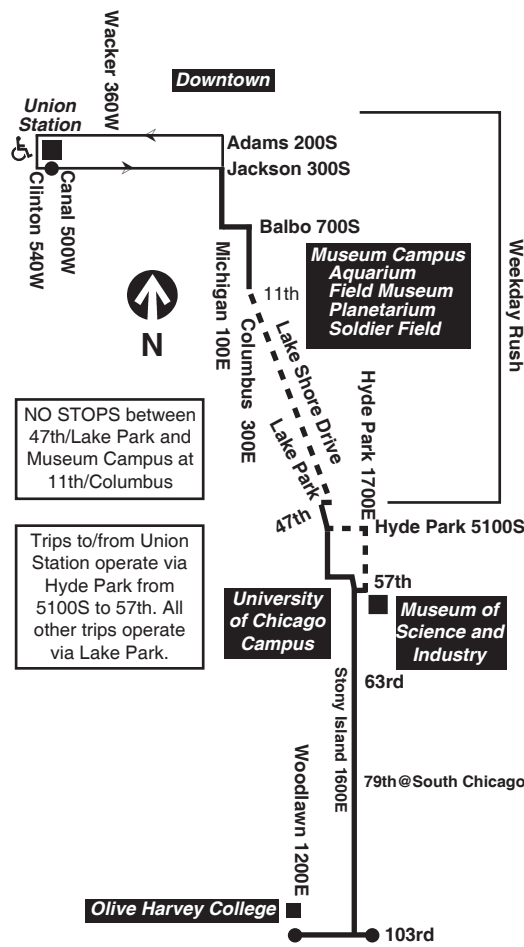

For more Information call the RTA Travel Information Center in Chicago: 312-836-7000. Open 5 a.m. until 1 a.m. every day.

Para obtener mayor información, en Español, llame al Centro de Información: 312-836-7000.

**Chicago Transit Authority**

**28** ♿

**Stony Island**

Effective June 18, 2017

NO STOPS between 47th/Lake Park and Museum Campus at 11th/Columbus

Trips to/from Union Station operate via Hyde Park from 5100S to 57th. All other trips operate via Lake Park.

H - Trip operates via Hyde Park Blvd between 5100S and 57th Street  
 C - Trip ends at Adams/Canal at time shown  
 am light face pm bold face

**Southbound**

Leave Union Station	11th/ Columbus	Leave 47th/ Lake Park	63rd/ Stony Island	94th/ Stony Island	Arr Olive-Harvey College
----	----	4:36am	4:44am	5:01am	5:06T
----	----	5:06	5:14	5:31	5:36T
----	----	5:36	5:45	6:03	6:07
----	----	6:06	6:15	6:33	6:38
----	----	6:31	6:41	7:00	7:05
----	----	6:48	6:59	7:20	7:25
----	----	7:05	7:16	7:37	7:42
7:00am	7:12am	7:20H	7:31	7:52	7:57
7:14	7:27	7:35H	7:48	8:09	8:13
7:28	7:43	7:50H	8:05	8:26	8:31
7:43	7:58	8:06H	8:21	8:42	8:46
7:59	8:14	8:22H	8:37	8:58	9:02
8:16	8:30	8:37H	8:50	9:12	9:16
8:32	8:47	8:54H	9:06	9:27	9:31
8:49	9:03	9:10H	9:22	9:44	9:48
9:06	9:20	9:27H	9:39	10:01	10:05
9:23	9:37	9:44H	9:56	10:18	10:22
----	----	10:11	10:13	10:35	10:39
----	----	10:17	10:29	10:51	10:55
----	----	10:33	10:45	11:06	11:10
----	----	10:49	11:00	11:23	11:27
----	----	11:05	11:16	11:39	11:43

am light face pm bold face

**Southbound**

Leave 47th/ Lake Park	Hyde Park/ Lake Park	63rd/ Stony Island	79th/ Stony Island	
-----------------------------	-------------------------	--------------------------	--------------------------	--