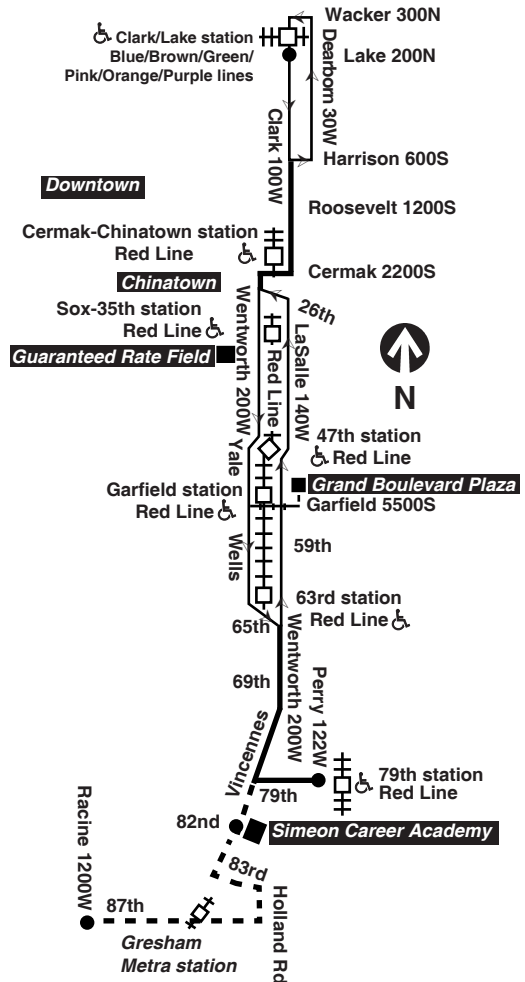

CTA Bike & Ride

Bicycle racks are available on the front exteriors of CTA buses. Bicycles can be placed on bicycle racks during normal hours of operation for each route. Racks accommodate two (2) bicycles at a time. Bicycles are also permitted on CTA trains during certain hours.

Please Stand Up ♿

for Seniors and People with Disabilities

Federal law requires priority seating be designated for seniors and people with disabilities.

Supplementary service may be provided over portions of this route in addition to the trips shown. Please check destination signs and announcements when boarding buses.

For more Information call the RTA Travel Information Center in Chicago: 312-836-7000. Open 5 a.m. until 1 a.m. every day.

Para obtener mayor información, en Español, llame al Centro de Información: 312-836-7000.

Chicago Transit Authority

24 ♿

Wentworth

Effective June 19, 2017

Additional service may be provided on school days, September through June